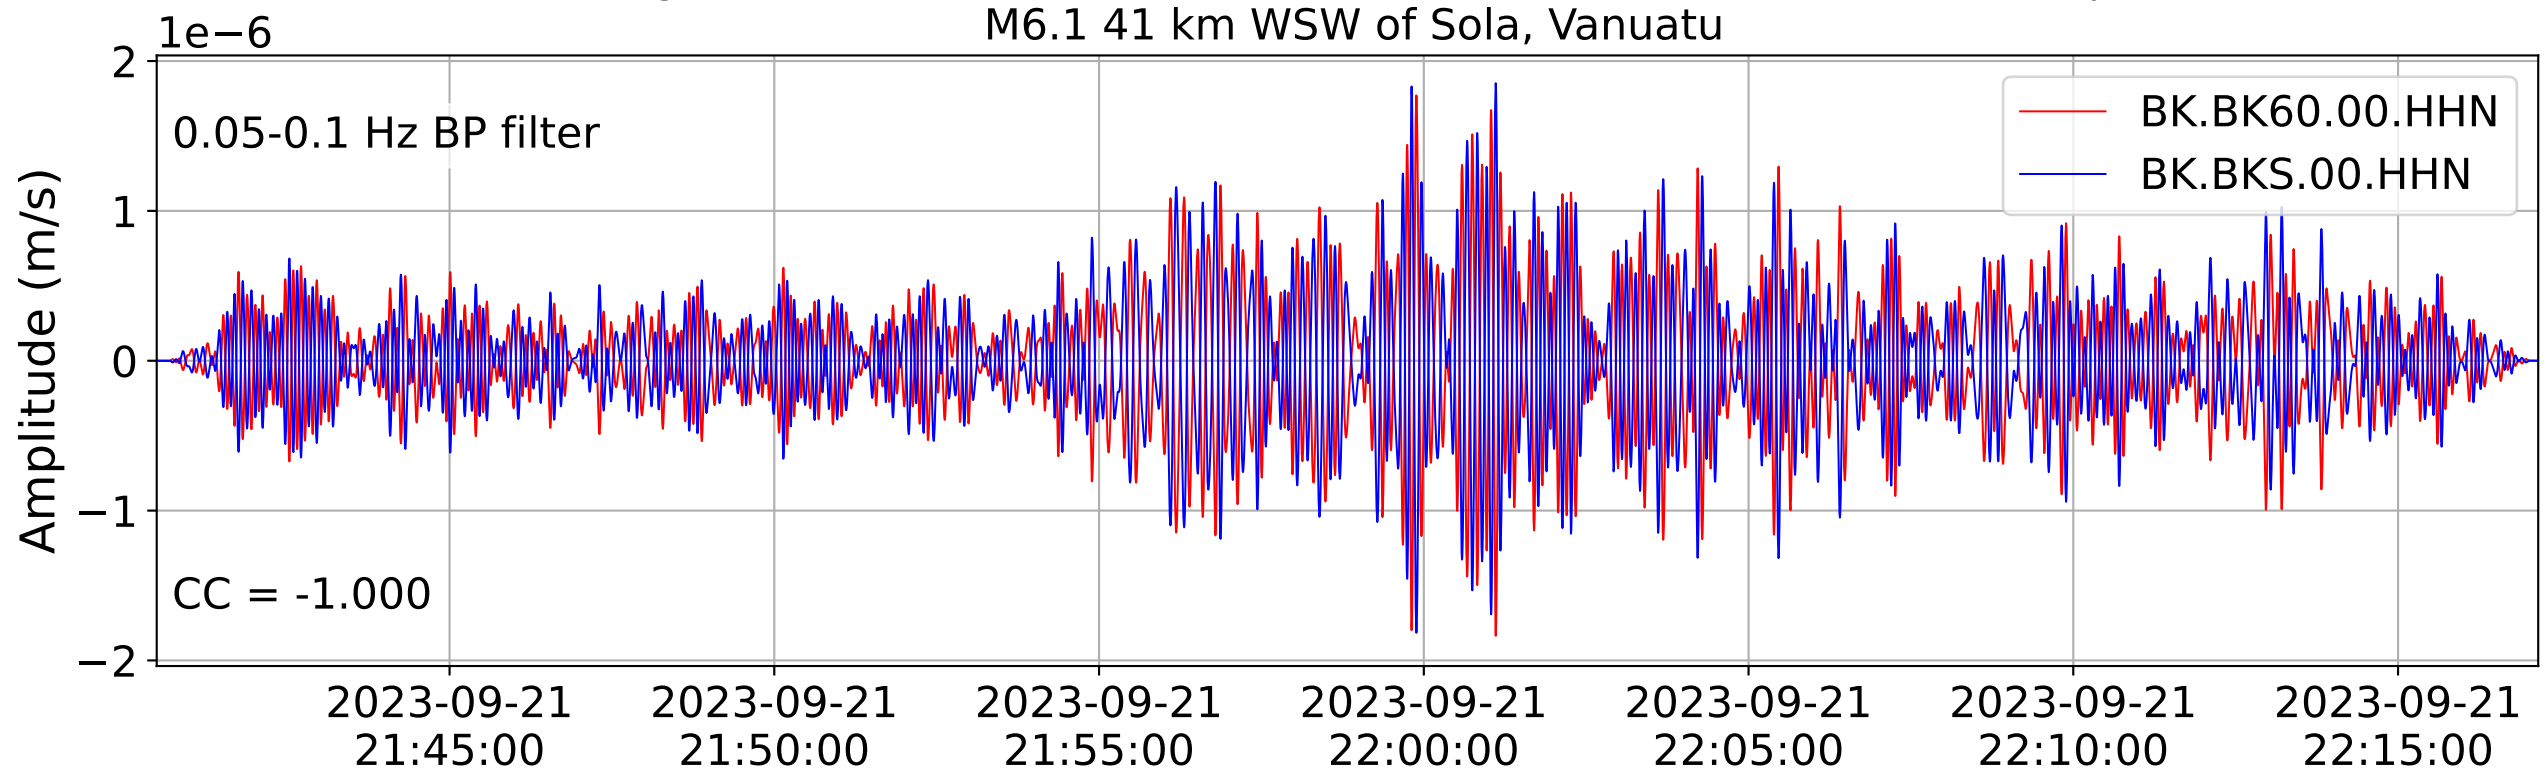

2023.264.211149_M6.1_us7000kx7j
Origin Time:2023-09-21T21:11:49.950000Z USGS event-id:us7000kx7j
M6.1 41 km WSW of Sola, Vanuatu

2023.264.211149_M6.1_us7000kx7j
Origin Time:2023-09-21T21:11:49.950000Z USGS event-id:us7000kx7j
M6.1 41 km WSW of Sola, Vanuatu