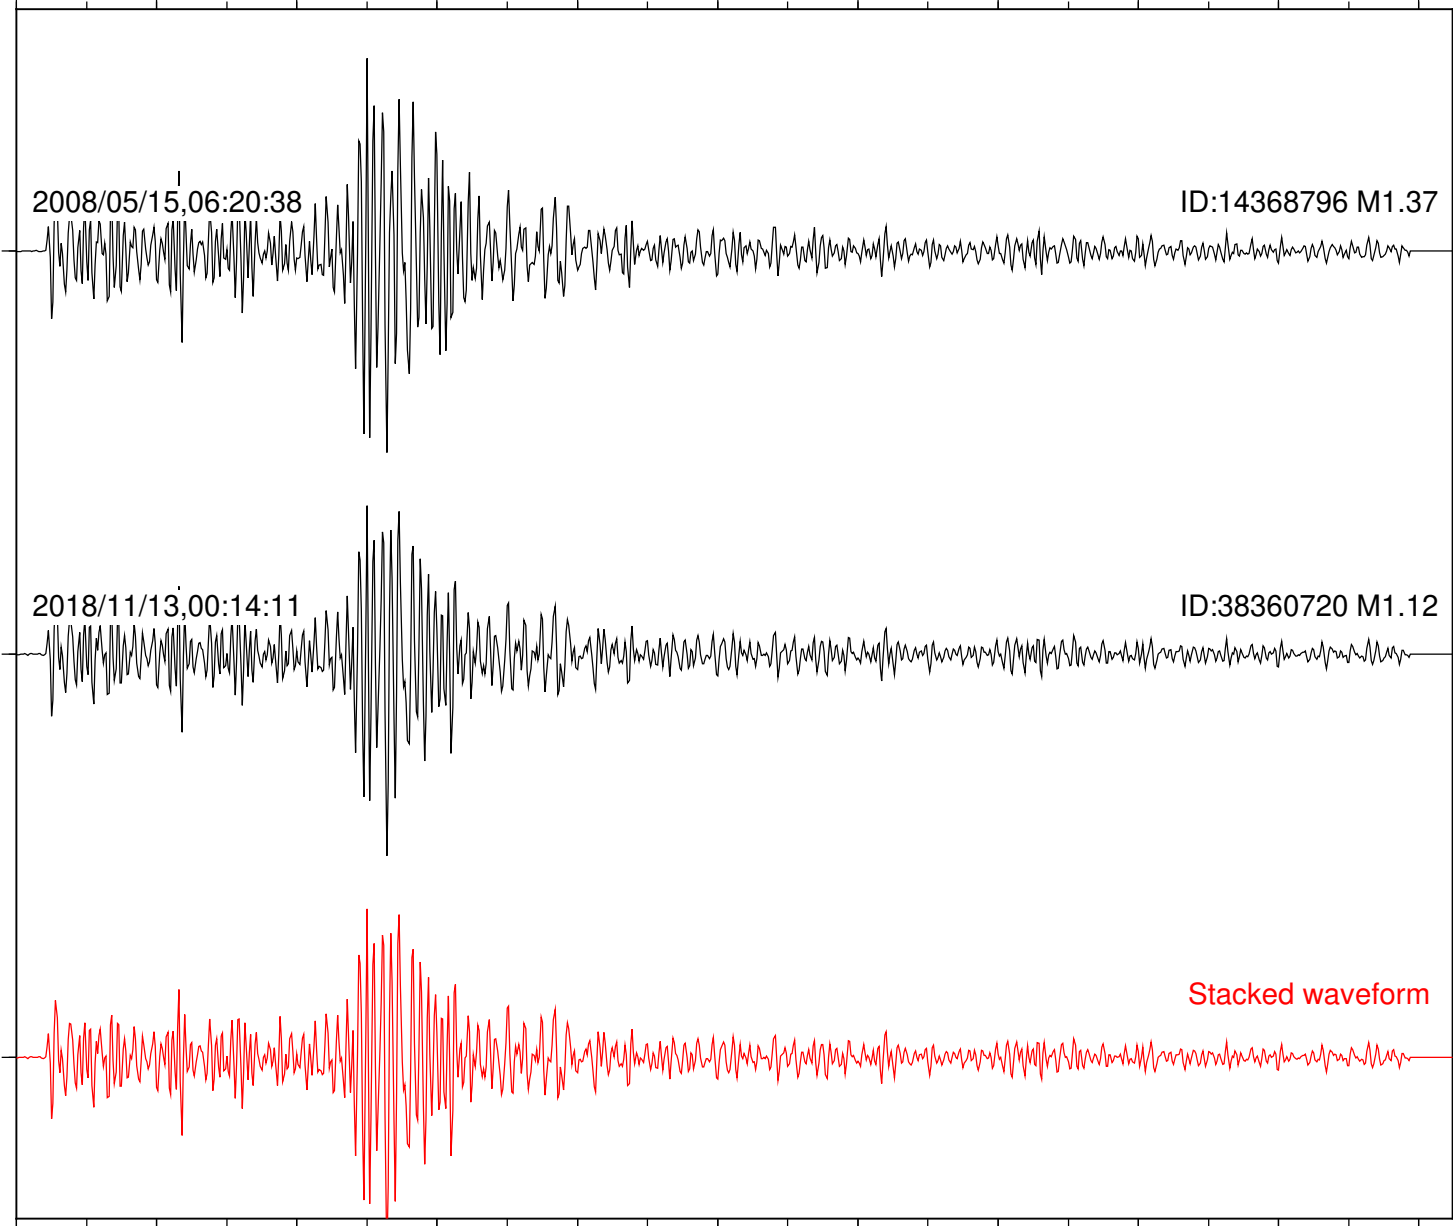

Station: B081 Com: EHZ

Focal depth: 16.60 km

2008/05/15,06:20:38

ID:14368796 M1.37

2018/11/13,00:14:11

ID:38360720 M1.12

Stacked waveform

0 1 2 3 4 5 6 7 8 9 10  
Elapsed time (s)

Station: B082 Com: EHZ

Focal depth: 16.60 km

Station: B084 Com: EHZ

Focal depth: 16.60 km

Station: B087 Com: EHZ

Focal depth: 16.60 km

Station: B088 Com: EHZ

Focal depth: 16.60 km

Station: BAC Com: EHZ

Focal depth: 16.60 km

Station: DGR Com: HHZ

Focal depth: 16.60 km

Station: FRD Com: HHZ

Focal depth: 16.60 km

Station: KNW Com: HHZ

Focal depth: 16.60 km

Station: POB2 Com: HHZ

Focal depth: 17.39 km

Station: SND Com: HHZ

Focal depth: 17.39 km