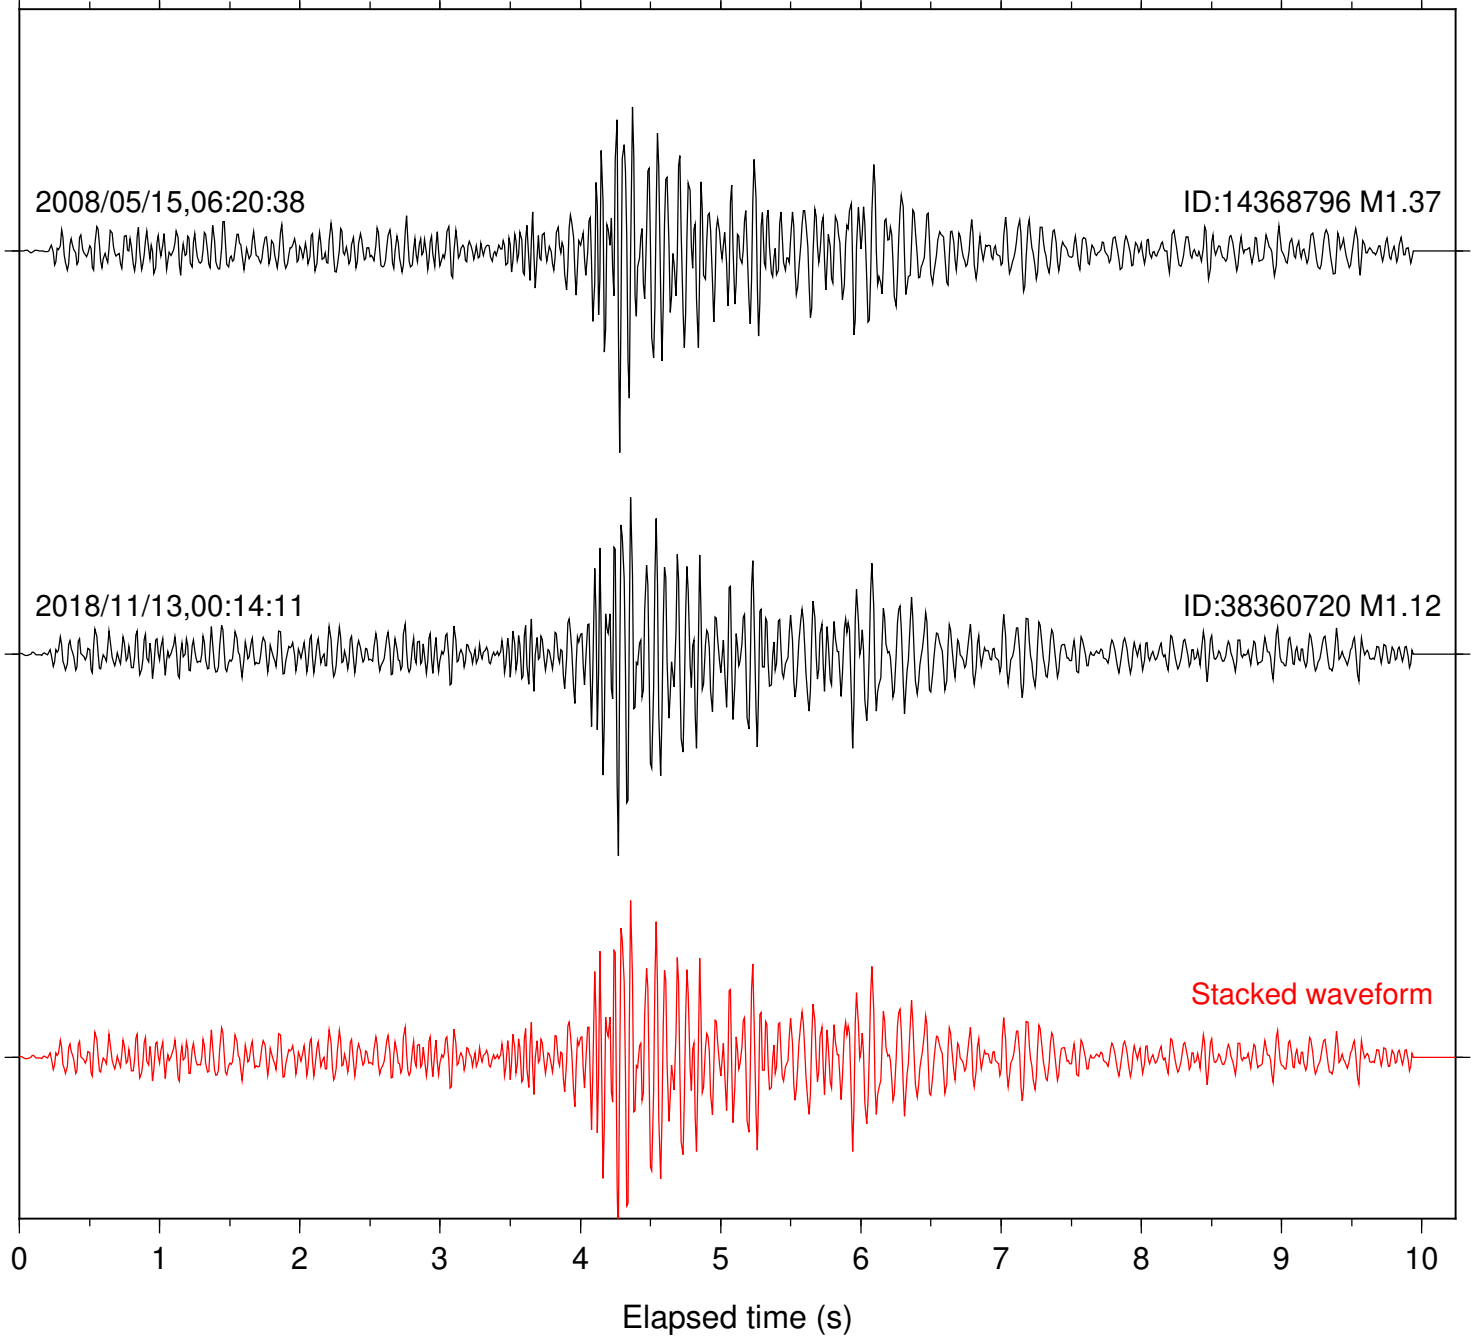

Station: B081 Com: EHZ

Focal depth: 16.60 km

2008/05/15,06:20:38

ID:14368796 M1.37

2018/11/13,00:14:11

ID:38360720 M1.12

Stacked waveform

0 1 2 3 4 5 6 7 8 9 10  
Elapsed time (s)

Station: B082 Com: EHZ

Focal depth: 16.60 km

Station: B084 Com: EHZ

Focal depth: 16.60 km

Station: B087 Com: EHZ

Focal depth: 16.60 km

Station: B088 Com: EHZ

Focal depth: 16.60 km

Station: BAC Com: EHZ

Focal depth: 16.60 km

Station: DGR Com: HHZ

Focal depth: 16.60 km

Station: FRD Com: HHZ

Focal depth: 16.60 km

Station: KNW Com: HHZ

Focal depth: 16.60 km

Station: POB2 Com: HHZ

Focal depth: 17.39 km

Station: SND Com: HHZ

Focal depth: 17.39 km