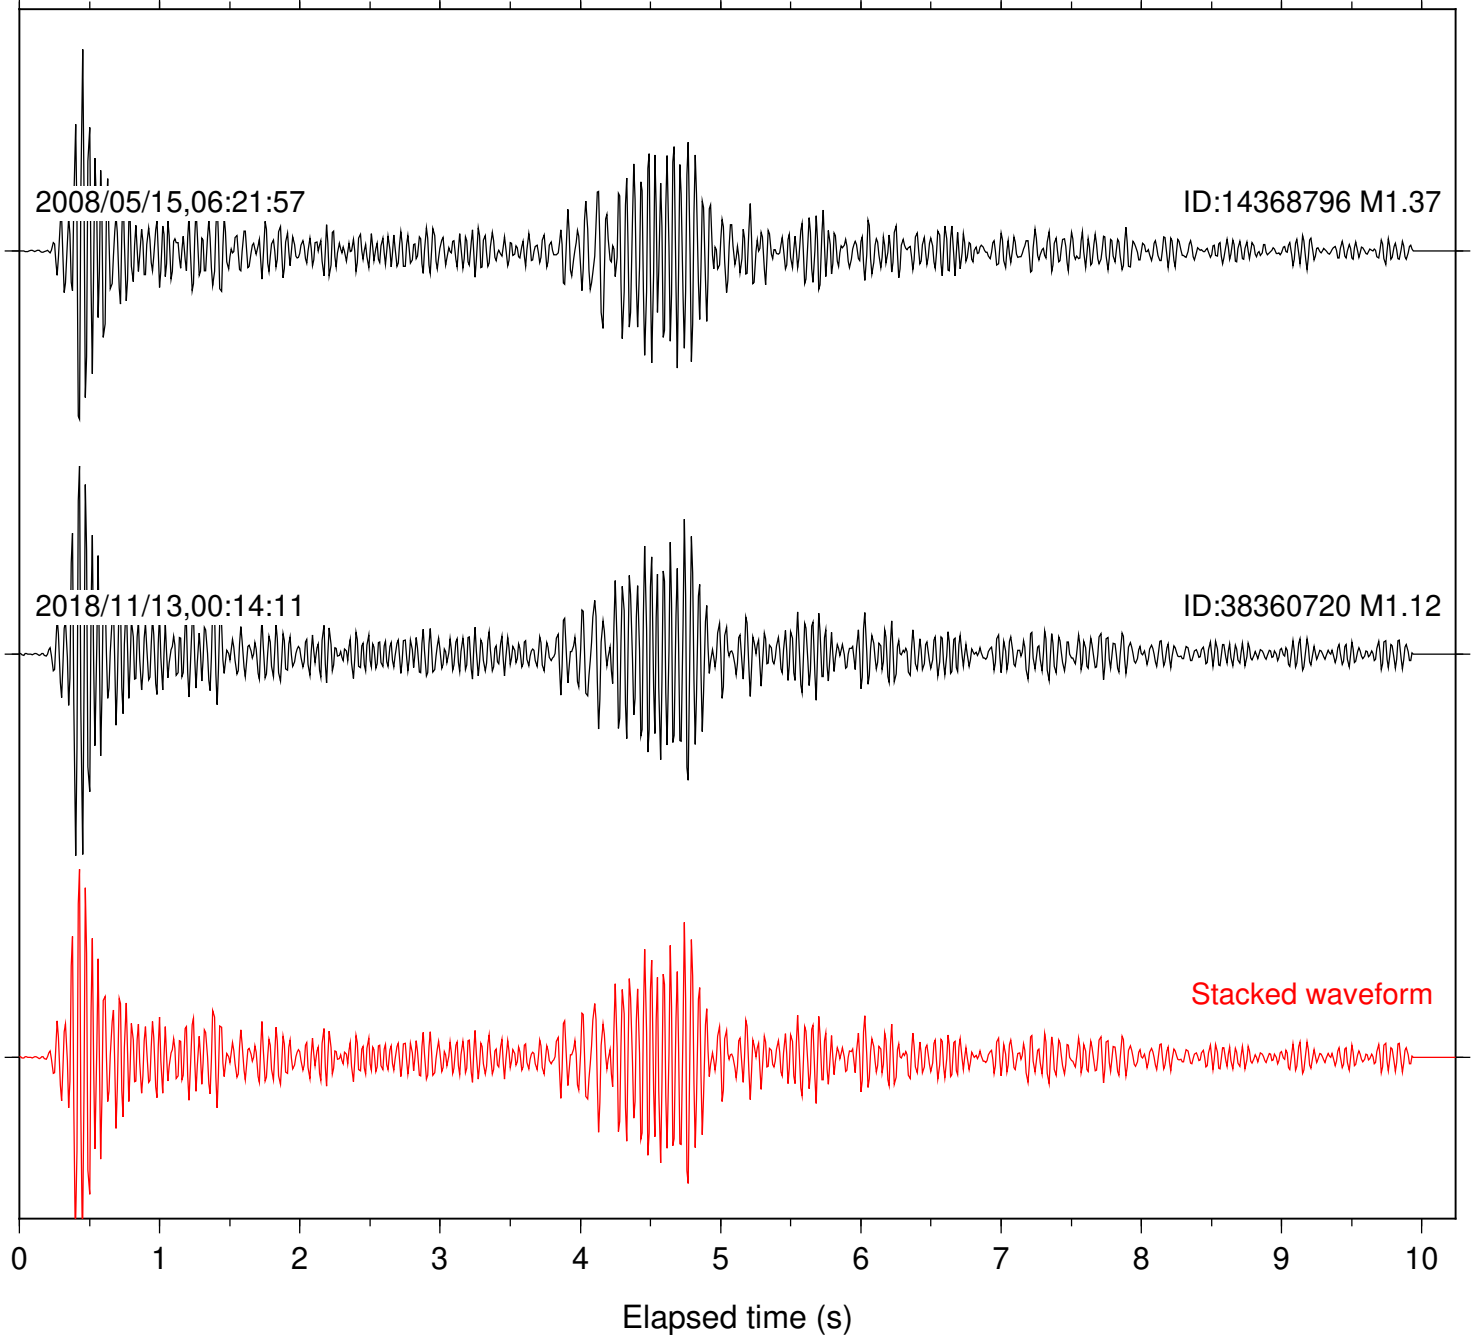

Station: B081 Com: EHZ

Focal depth: 16.60 km

2008/05/15,06:20:38

ID:14368796 M1.37

2018/11/13,00:14:11

ID:38360720 M1.12

Stacked waveform

0 1 2 3 4 5 6 7 8 9 10  
Elapsed time (s)

Station: B082 Com: EHZ

Focal depth: 16.60 km

Station: B084 Com: EHZ

Focal depth: 16.60 km

Station: B087 Com: EHZ

Focal depth: 16.60 km

Station: B088 Com: EHZ

Focal depth: 16.60 km

Station: BAC Com: EHZ

Focal depth: 16.60 km

Station: DGR Com: HHZ

Focal depth: 16.60 km

Station: FRD Com: HHZ

Focal depth: 16.60 km

Station: KNW Com: HHZ

Focal depth: 16.60 km

Station: POB2 Com: HHZ

Focal depth: 17.39 km

Station: SND Com: HHZ

Focal depth: 17.39 km