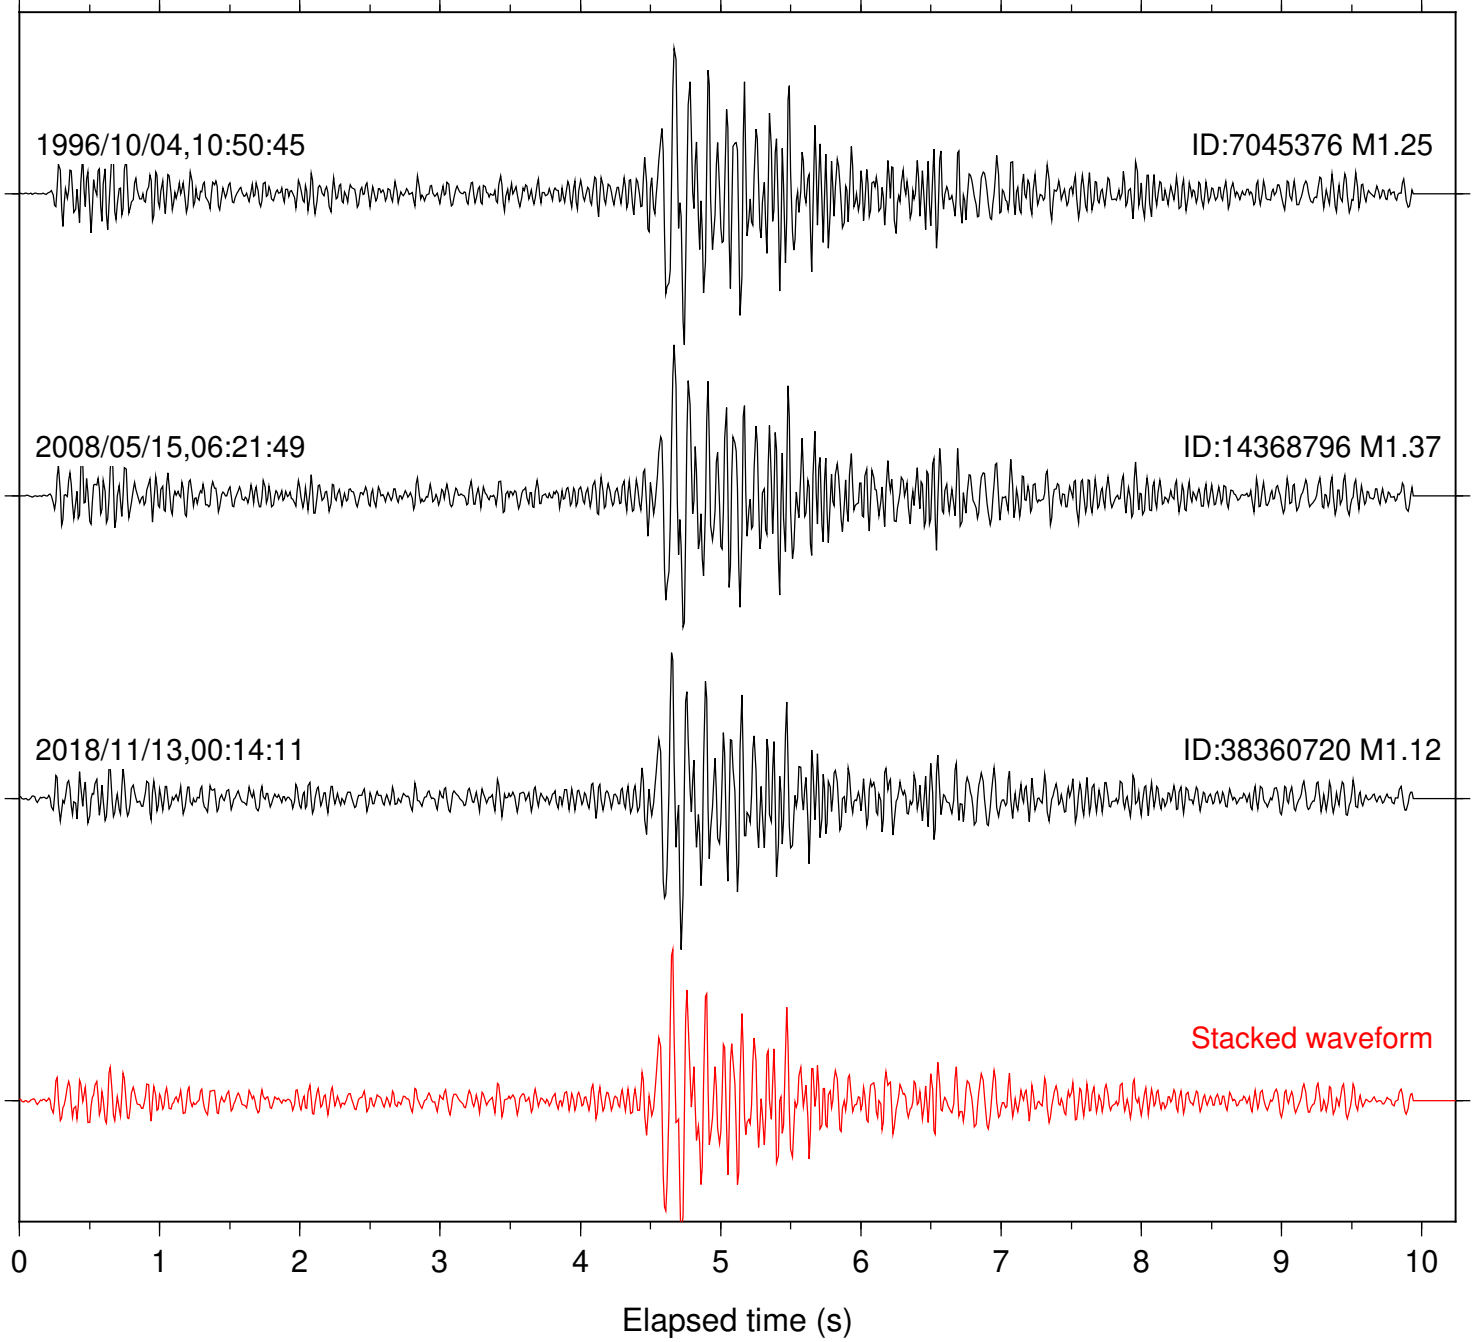

Station: B081 Com: EHZ

Focal depth: 16.60 km

2008/05/15,06:20:38

ID:14368796 M1.37

2018/11/13,00:14:11

ID:38360720 M1.12

Stacked waveform

0 1 2 3 4 5 6 7 8 9 10  
Elapsed time (s)

Station: B082 Com: EHZ

Focal depth: 16.60 km

Station: B084 Com: EHZ

Focal depth: 16.60 km

Station: B087 Com: EHZ

Focal depth: 16.60 km

Station: B088 Com: EHZ

Focal depth: 16.60 km

Station: BAC Com: EHZ

Focal depth: 16.60 km

Station: DGR Com: HHZ

Focal depth: 16.60 km

Station: FRD Com: HHZ

Focal depth: 16.60 km

Station: KNW Com: HHZ

Focal depth: 16.60 km

Station: POB2 Com: HHZ

Focal depth: 17.39 km

Station: SND Com: HHZ

Focal depth: 17.39 km