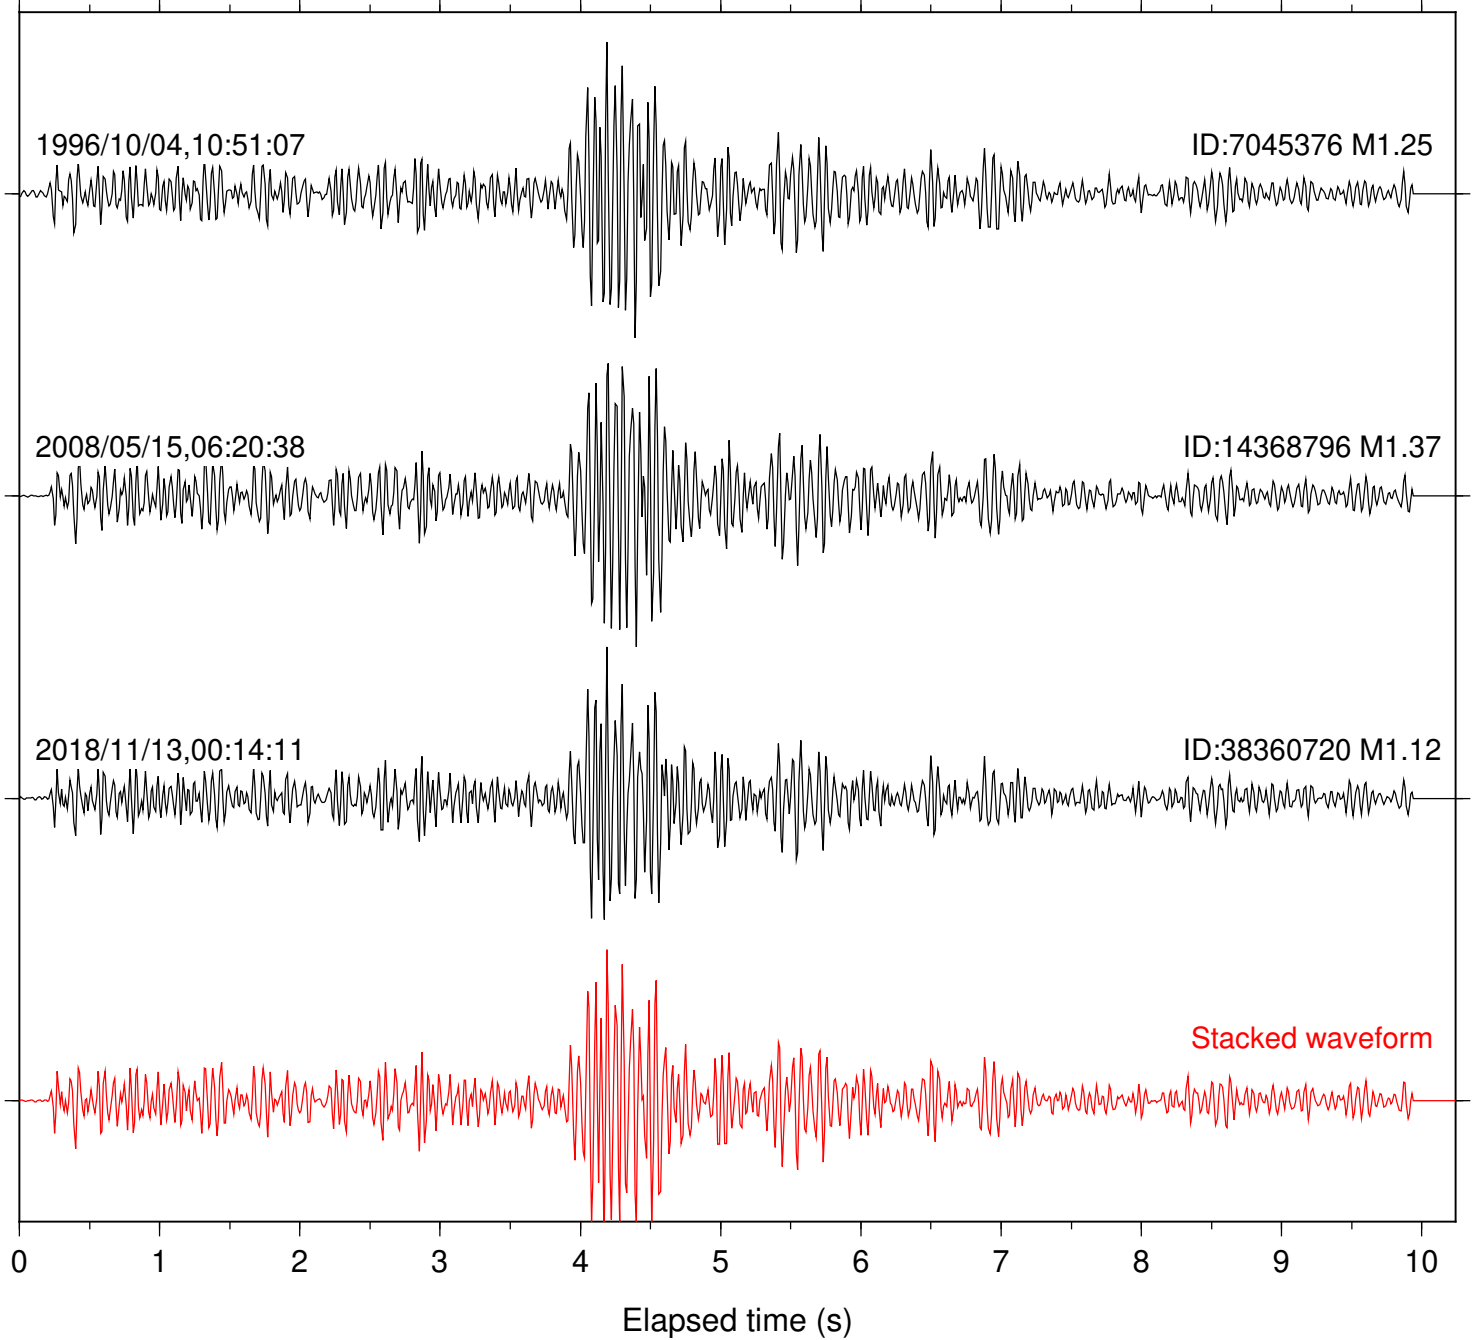

Station: B082 Com: EHZ

Focal depth: 16.60 km

Station: B084 Com: EHZ

Focal depth: 16.60 km

Station: B087 Com: EHZ

Focal depth: 16.60 km

Station: B088 Com: EHZ

Focal depth: 16.60 km

Station: BAC Com: EHZ

Focal depth: 16.60 km

Station: DGR Com: HHZ

Focal depth: 16.60 km

Station: FRD Com: HHZ

Focal depth: 16.60 km

Station: KNW Com: HHZ

Focal depth: 16.60 km

1996/10/04,10:51:07

ID:7045376 M1.25

2018/11/13,00:14:11

ID:38360720 M1.12

Stacked waveform

0 1 2 3 4 5 6 7 8 9 10  
Elapsed time (s)

Station: PFO Com: HHZ

Focal depth: 16.60 km

Station: POB2 Com: HHZ

Focal depth: 17.39 km

Station: SND Com: HHZ

Focal depth: 17.39 km