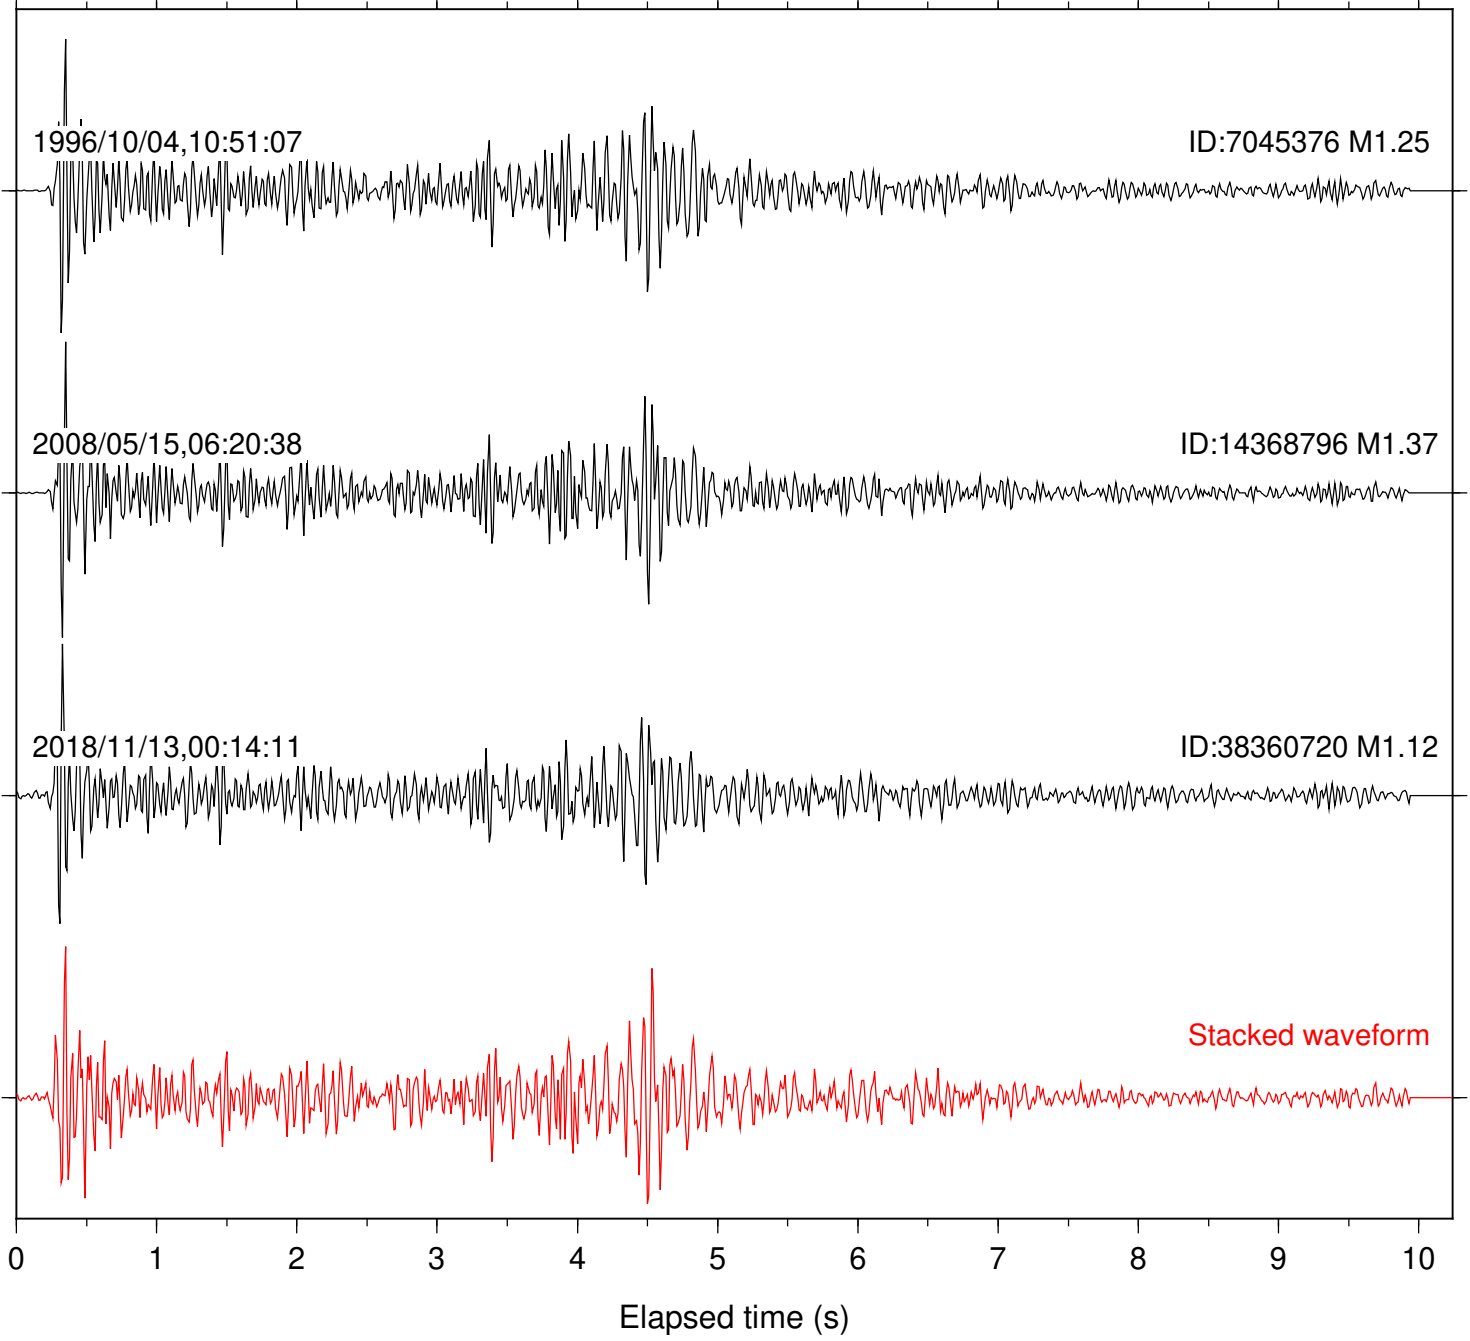

Station: B082 Com: EHZ

Focal depth: 16.60 km

Station: B084 Com: EHZ

Focal depth: 16.60 km

Station: B087 Com: EHZ

Focal depth: 16.60 km

Station: B088 Com: EHZ

Focal depth: 16.60 km

Station: BAC Com: EHZ

Focal depth: 16.60 km

Station: DGR Com: HHZ

Focal depth: 16.60 km

Station: FRD Com: HHZ

Focal depth: 16.60 km

Station: KNW Com: HHZ

Focal depth: 16.60 km

1996/10/04,10:51:07

ID:7045376 M1.25

2018/11/13,00:14:11

ID:38360720 M1.12

Stacked waveform

0 1 2 3 4 5 6 7 8 9 10  
Elapsed time (s)

Station: PFO Com: HHZ

Focal depth: 16.60 km

Station: POB2 Com: HHZ

Focal depth: 17.39 km

Station: SND Com: HHZ

Focal depth: 17.39 km