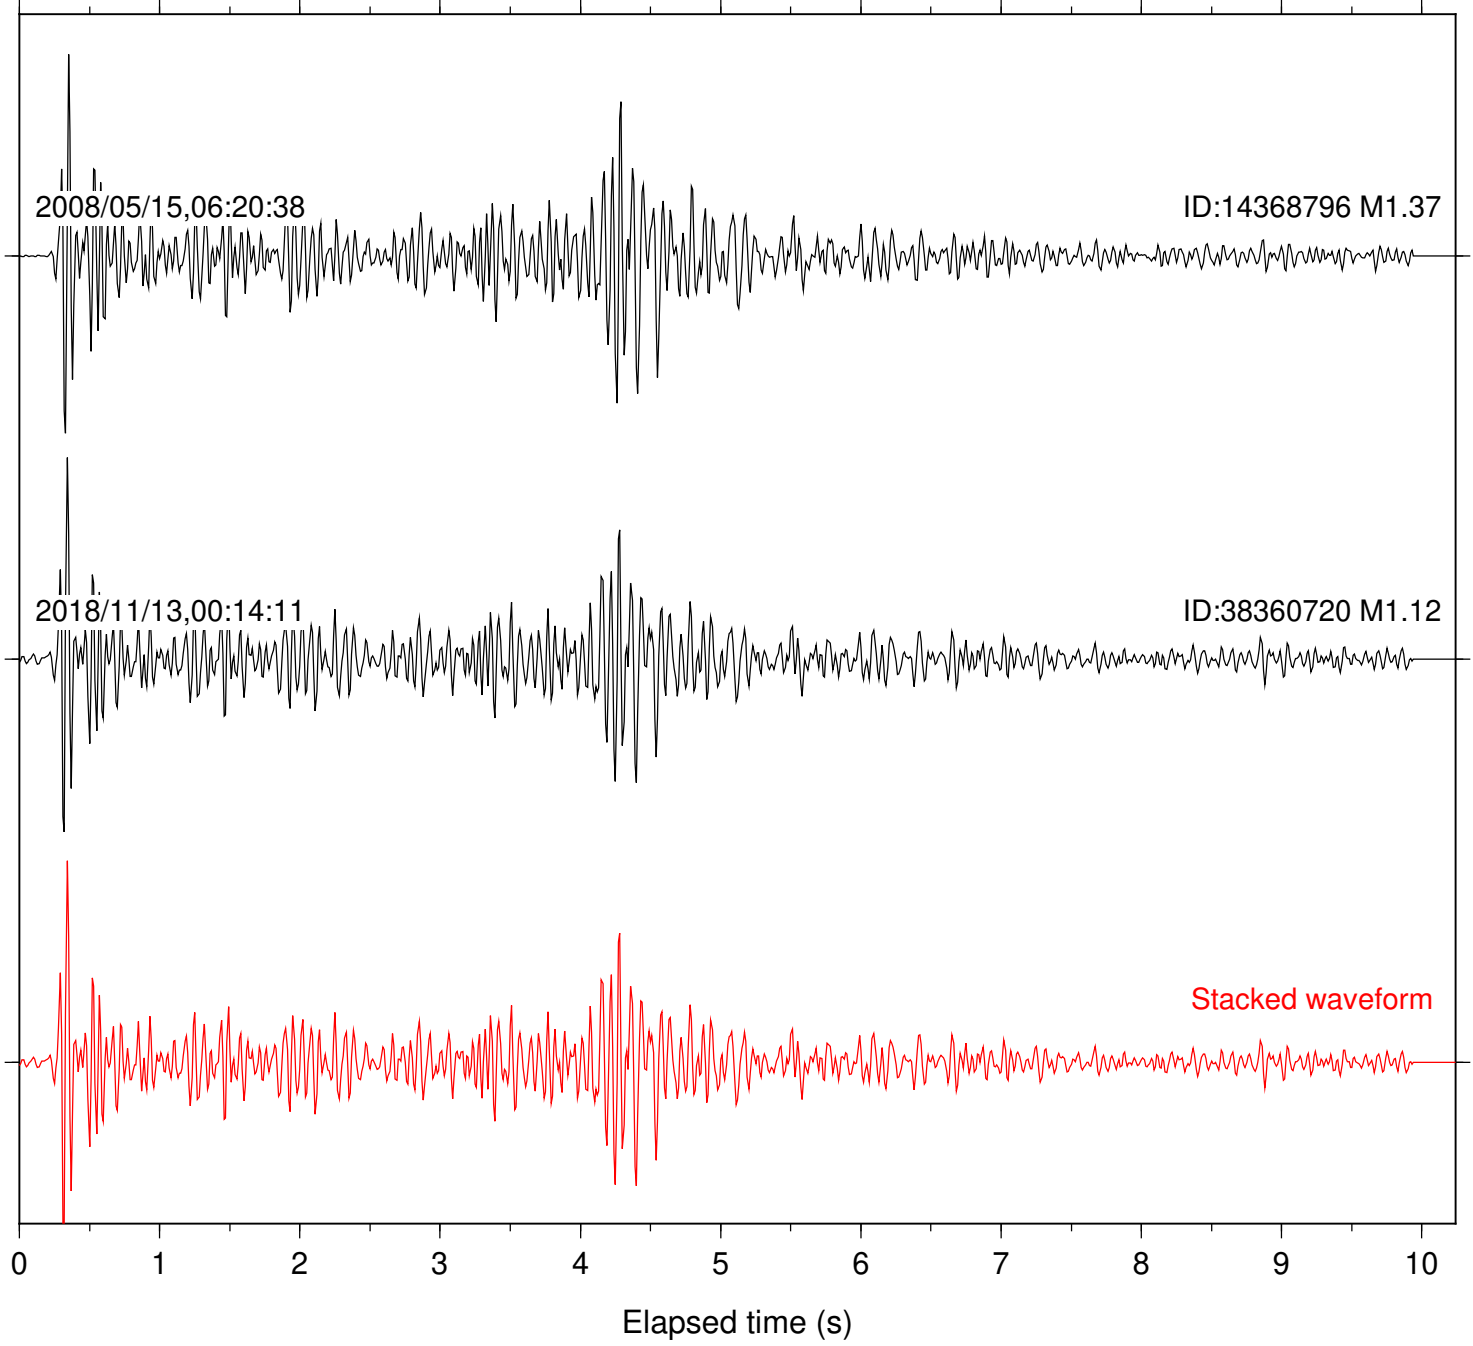

Station: B081 Com: EHZ

Focal depth: 16.60 km

2008/05/15,06:20:38

ID:14368796 M1.37

2018/11/13,00:14:11

ID:38360720 M1.12

Stacked waveform

0 1 2 3 4 5 6 7 8 9 10  
Elapsed time (s)

Station: B082 Com: EHZ

Focal depth: 16.60 km

Station: B084 Com: EHZ

Focal depth: 16.60 km

Station: B087 Com: EHZ

Focal depth: 16.60 km

Station: B088 Com: EHZ

Focal depth: 16.60 km

Station: BAC Com: EHZ

Focal depth: 16.60 km

Station: DGR Com: HHZ

Focal depth: 16.60 km

Station: FRD Com: HHZ

Focal depth: 16.60 km

Station: KNW Com: HHZ

Focal depth: 16.60 km

Station: POB2 Com: HHZ

Focal depth: 17.39 km

Station: SND Com: HHZ

Focal depth: 17.39 km