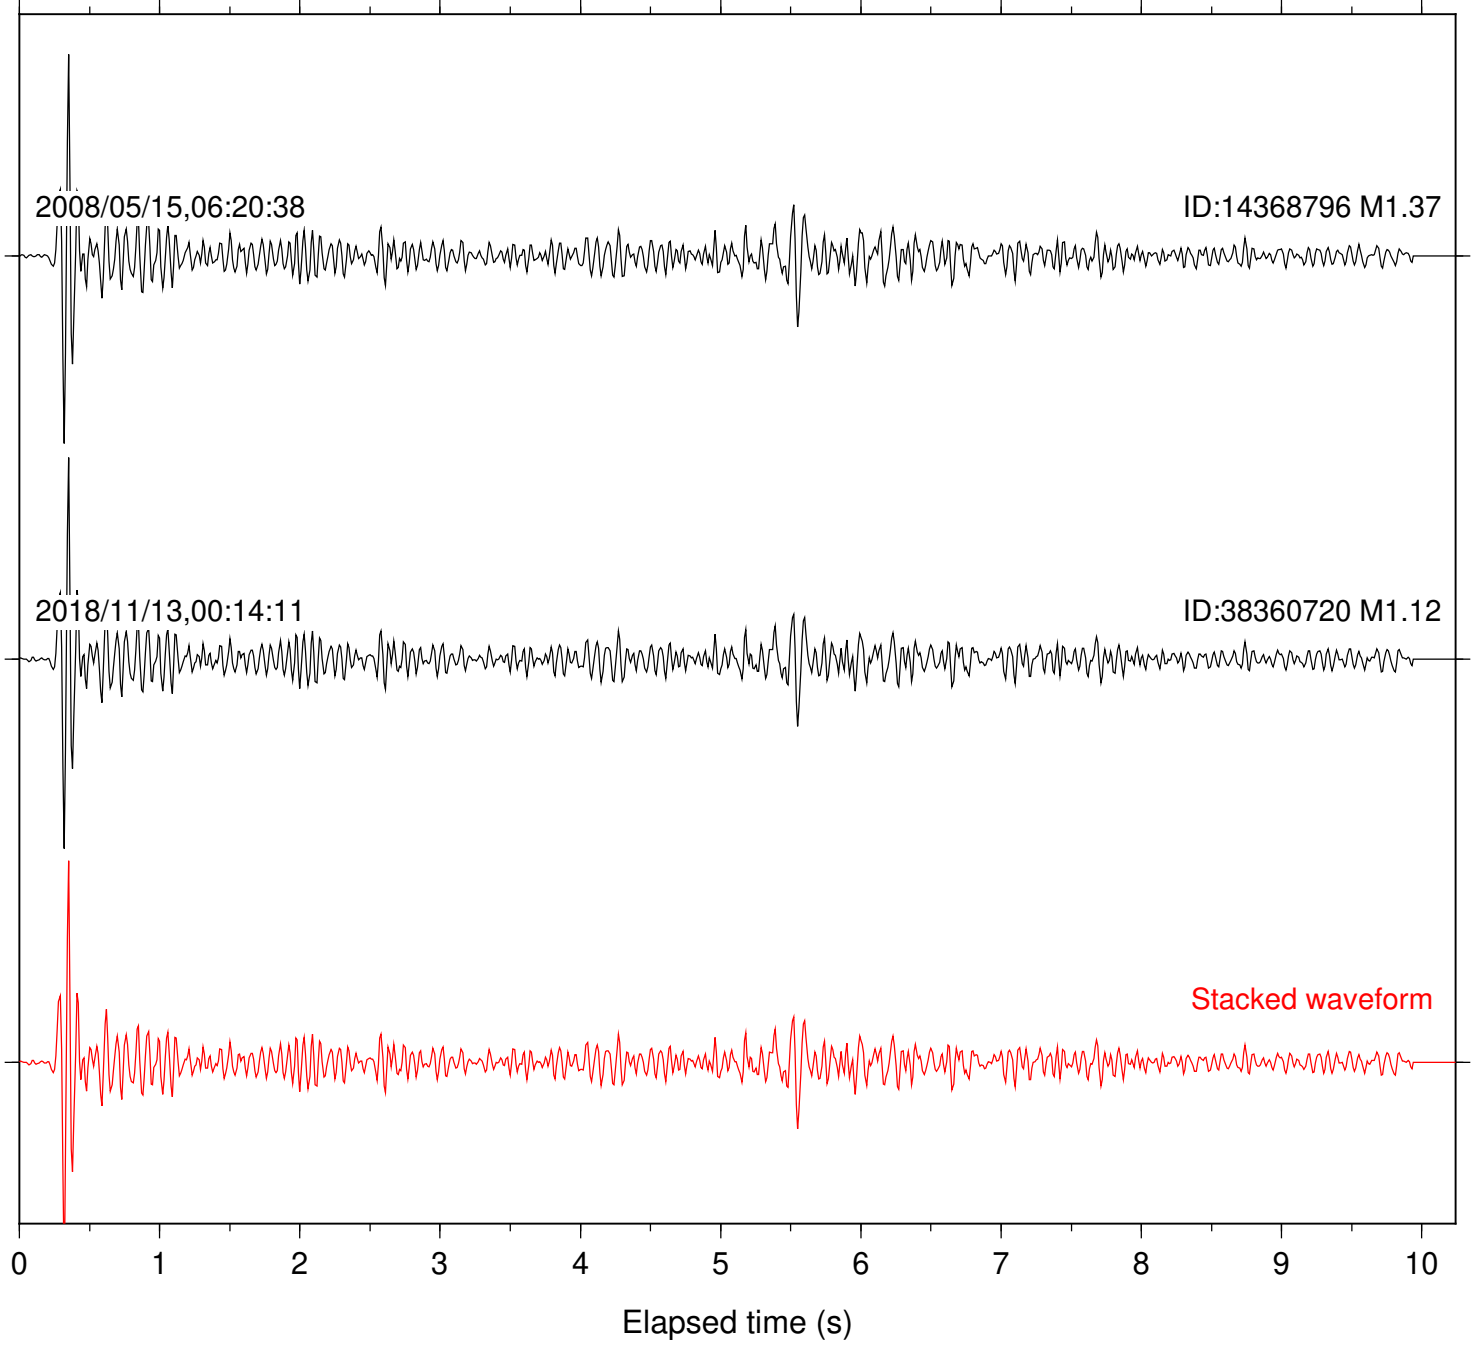

Station: B081 Com: EHZ

Focal depth: 16.60 km

2008/05/15,06:20:38

ID:14368796 M1.37

2018/11/13,00:14:11

ID:38360720 M1.12

Stacked waveform

0 1 2 3 4 5 6 7 8 9 10  
Elapsed time (s)

Station: B082 Com: EHZ

Focal depth: 16.60 km

Station: B084 Com: EHZ

Focal depth: 16.60 km

Station: B087 Com: EHZ

Focal depth: 16.60 km

Station: B088 Com: EHZ

Focal depth: 16.60 km

Station: BAC Com: EHZ

Focal depth: 16.60 km

Station: DGR Com: HHZ

Focal depth: 16.60 km

Station: FRD Com: HHZ

Focal depth: 16.60 km

Station: KNW Com: HHZ

Focal depth: 16.60 km

Station: POB2 Com: HHZ

Focal depth: 17.39 km

Station: SND Com: HHZ

Focal depth: 17.39 km