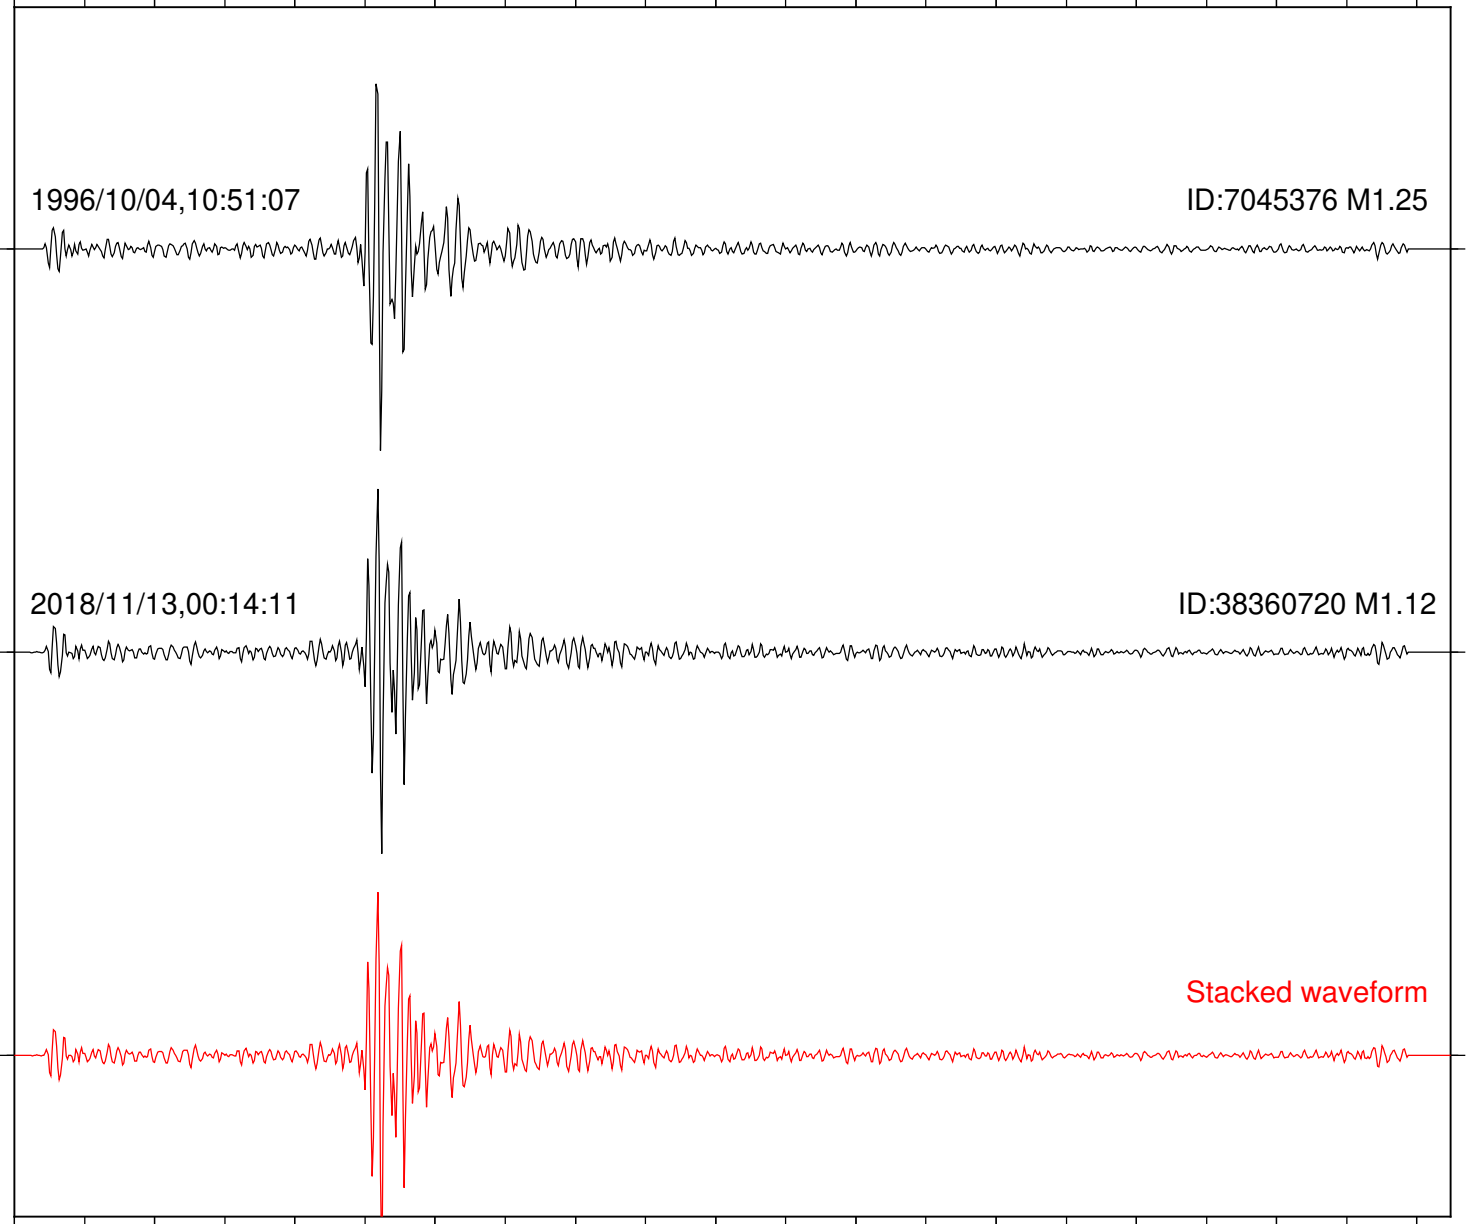

Station: B082 Com: EHZ

Focal depth: 16.60 km

Station: B084 Com: EHZ

Focal depth: 16.60 km

Station: B087 Com: EHZ

Focal depth: 16.60 km

Station: B088 Com: EHZ

Focal depth: 16.60 km

Station: BAC Com: EHZ

Focal depth: 16.60 km

Station: DGR Com: HHZ

Focal depth: 16.60 km

Station: FRD Com: HHZ

Focal depth: 16.60 km

Station: KNW Com: HHZ

Focal depth: 16.60 km

1996/10/04,10:51:07

ID:7045376 M1.25

2018/11/13,00:14:11

ID:38360720 M1.12

Stacked waveform

0 1 2 3 4 5 6 7 8 9 10  
Elapsed time (s)

Station: PFO Com: HHZ

Focal depth: 16.60 km

Station: POB2 Com: HHZ

Focal depth: 17.39 km

Station: SND Com: HHZ

Focal depth: 17.39 km