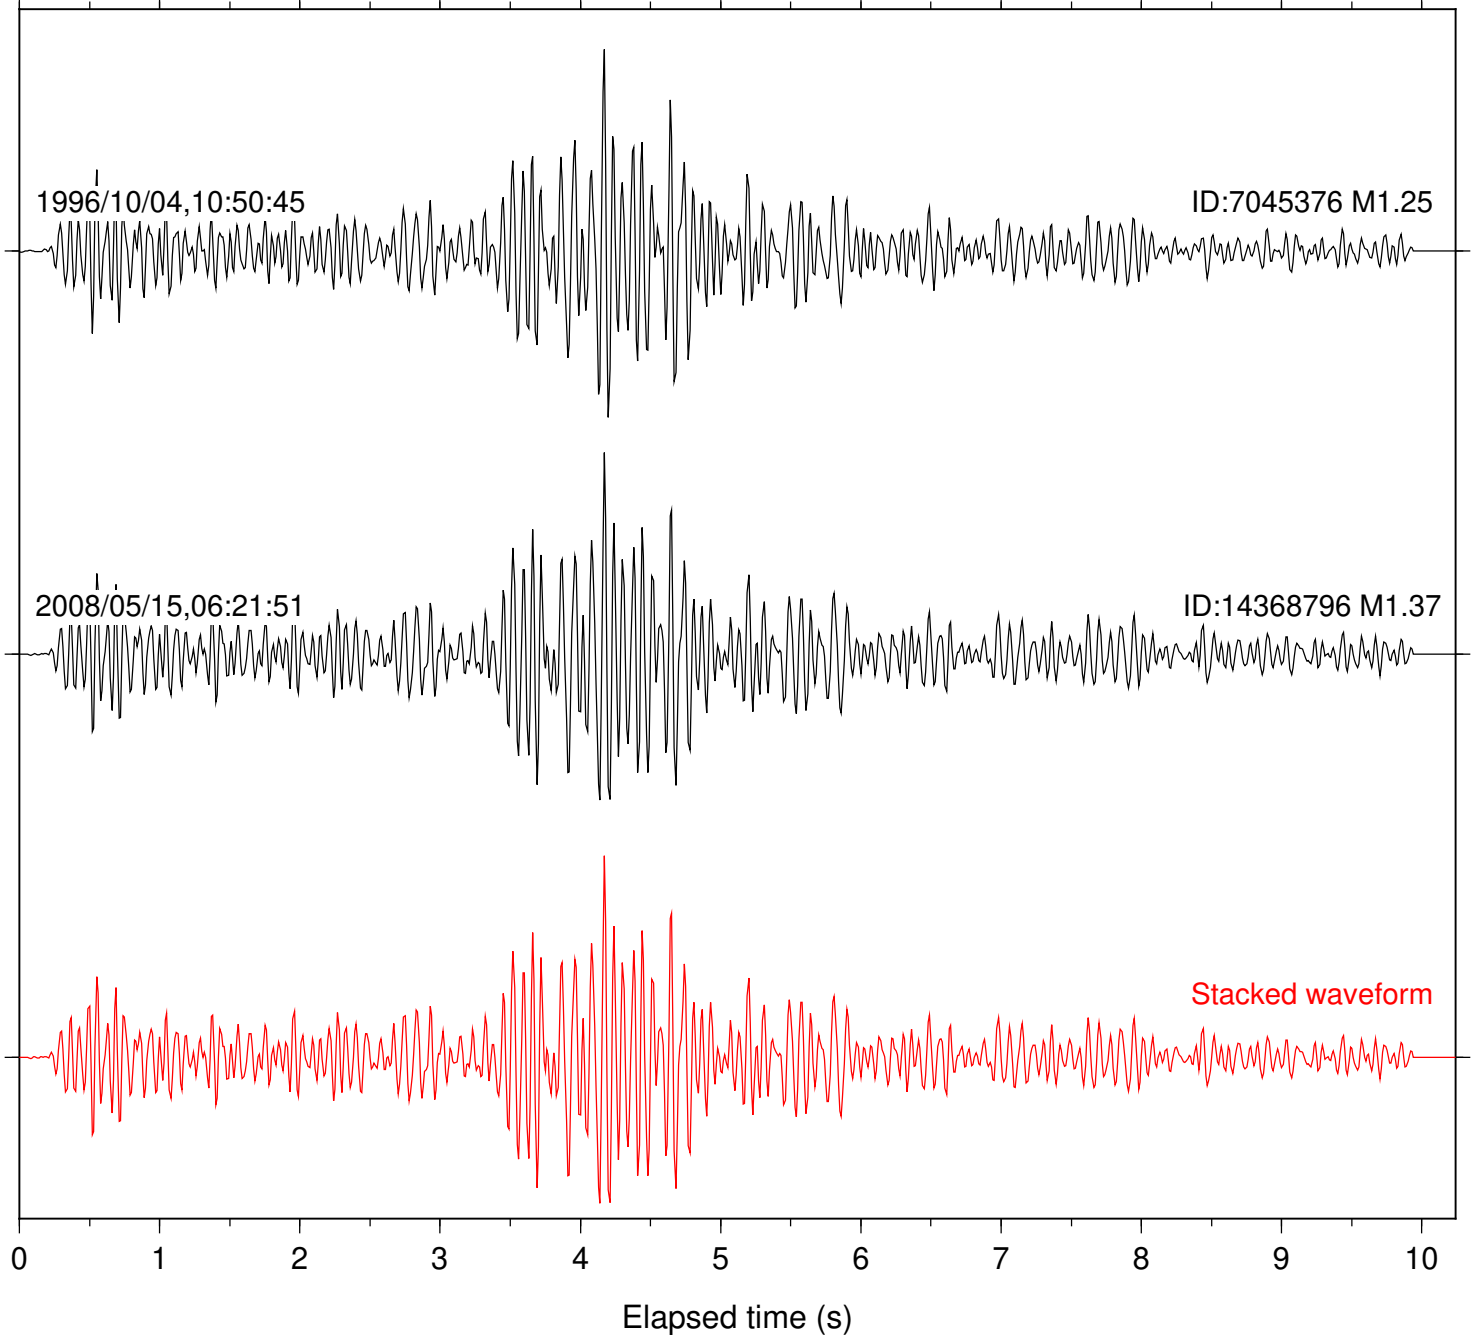

Station: B082 Com: EHZ

Focal depth: 16.60 km

Station: B084 Com: EHZ

Focal depth: 16.60 km

Station: B087 Com: EHZ

Focal depth: 16.60 km

Station: B088 Com: EHZ

Focal depth: 16.60 km

Station: BAC Com: EHZ

Focal depth: 16.60 km

Station: DGR Com: HHZ

Focal depth: 16.60 km

Station: FRD Com: HHZ

Focal depth: 16.60 km

Station: KNW Com: HHZ

Focal depth: 16.60 km

1996/10/04,10:51:07

ID:7045376 M1.25

2018/11/13,00:14:11

ID:38360720 M1.12

Stacked waveform

0 1 2 3 4 5 6 7 8 9 10  
Elapsed time (s)

Station: PFO Com: HHZ

Focal depth: 16.60 km

Station: POB2 Com: HHZ

Focal depth: 17.39 km

Station: SND Com: HHZ

Focal depth: 17.39 km