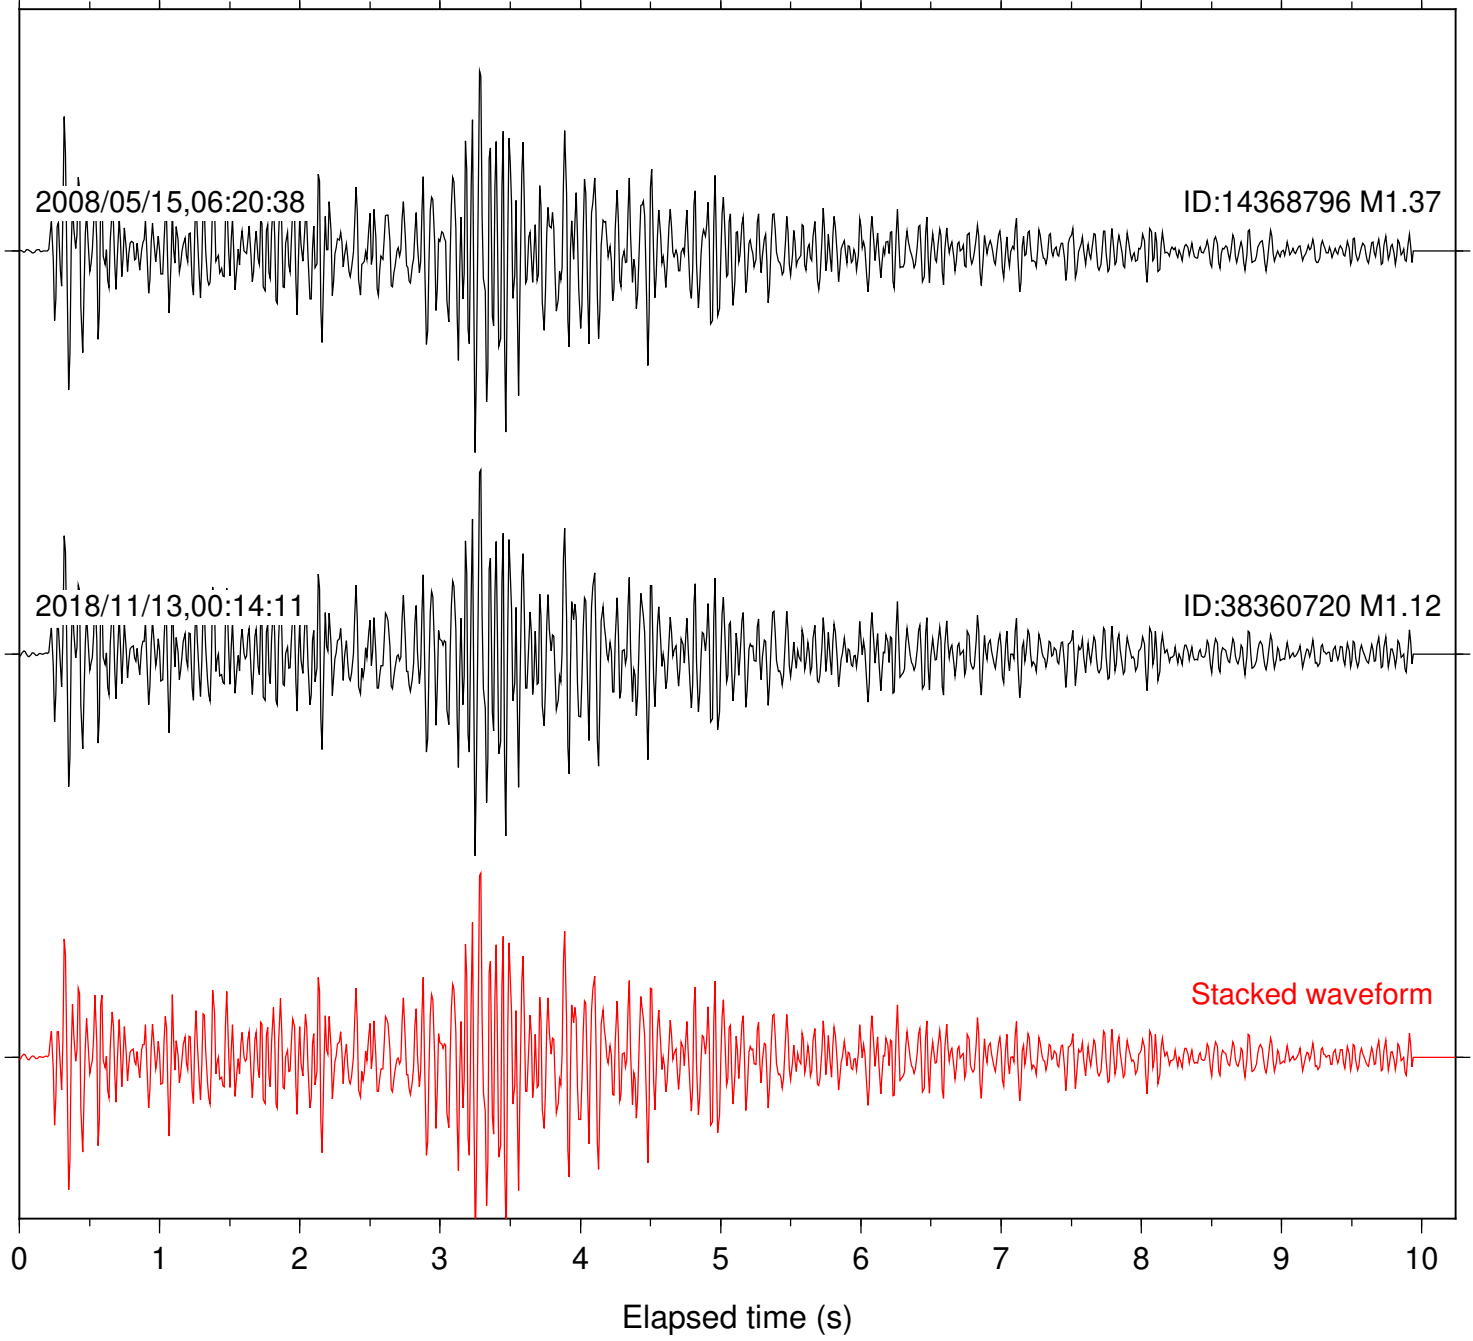

Station: B081 Com: EHZ

Focal depth: 16.60 km

2008/05/15,06:20:38

ID:14368796 M1.37

2018/11/13,00:14:11

ID:38360720 M1.12

Stacked waveform

0 1 2 3 4 5 6 7 8 9 10  
Elapsed time (s)

Station: B082 Com: EHZ

Focal depth: 16.60 km

Station: B084 Com: EHZ

Focal depth: 16.60 km

Station: B087 Com: EHZ

Focal depth: 16.60 km

Station: B088 Com: EHZ

Focal depth: 16.60 km

Station: BAC Com: EHZ

Focal depth: 16.60 km

Station: DGR Com: HHZ

Focal depth: 16.60 km

Station: FRD Com: HHZ

Focal depth: 16.60 km

Station: KNW Com: HHZ

Focal depth: 16.60 km

Station: POB2 Com: HHZ

Focal depth: 17.39 km

Station: SND Com: HHZ

Focal depth: 17.39 km