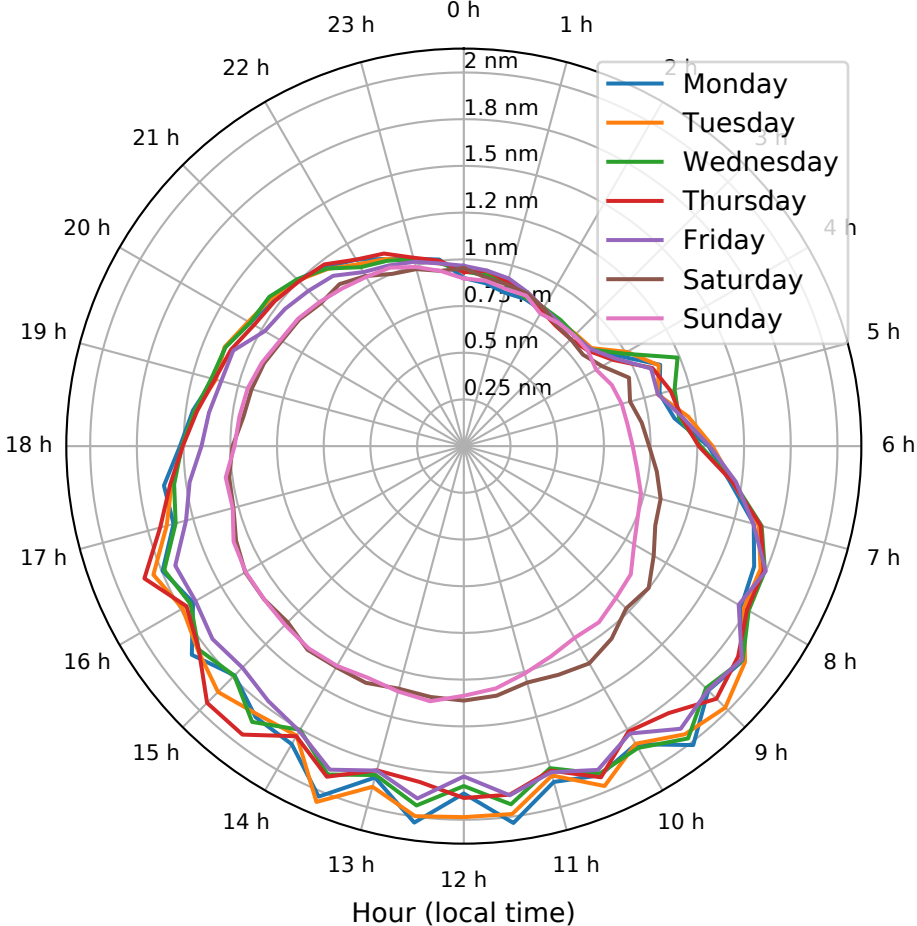

# Day/Hour Median Noise levels BRK Station BK.BRK.00.HHZ - [4.0-14.0] Hz

## Before Lockdown