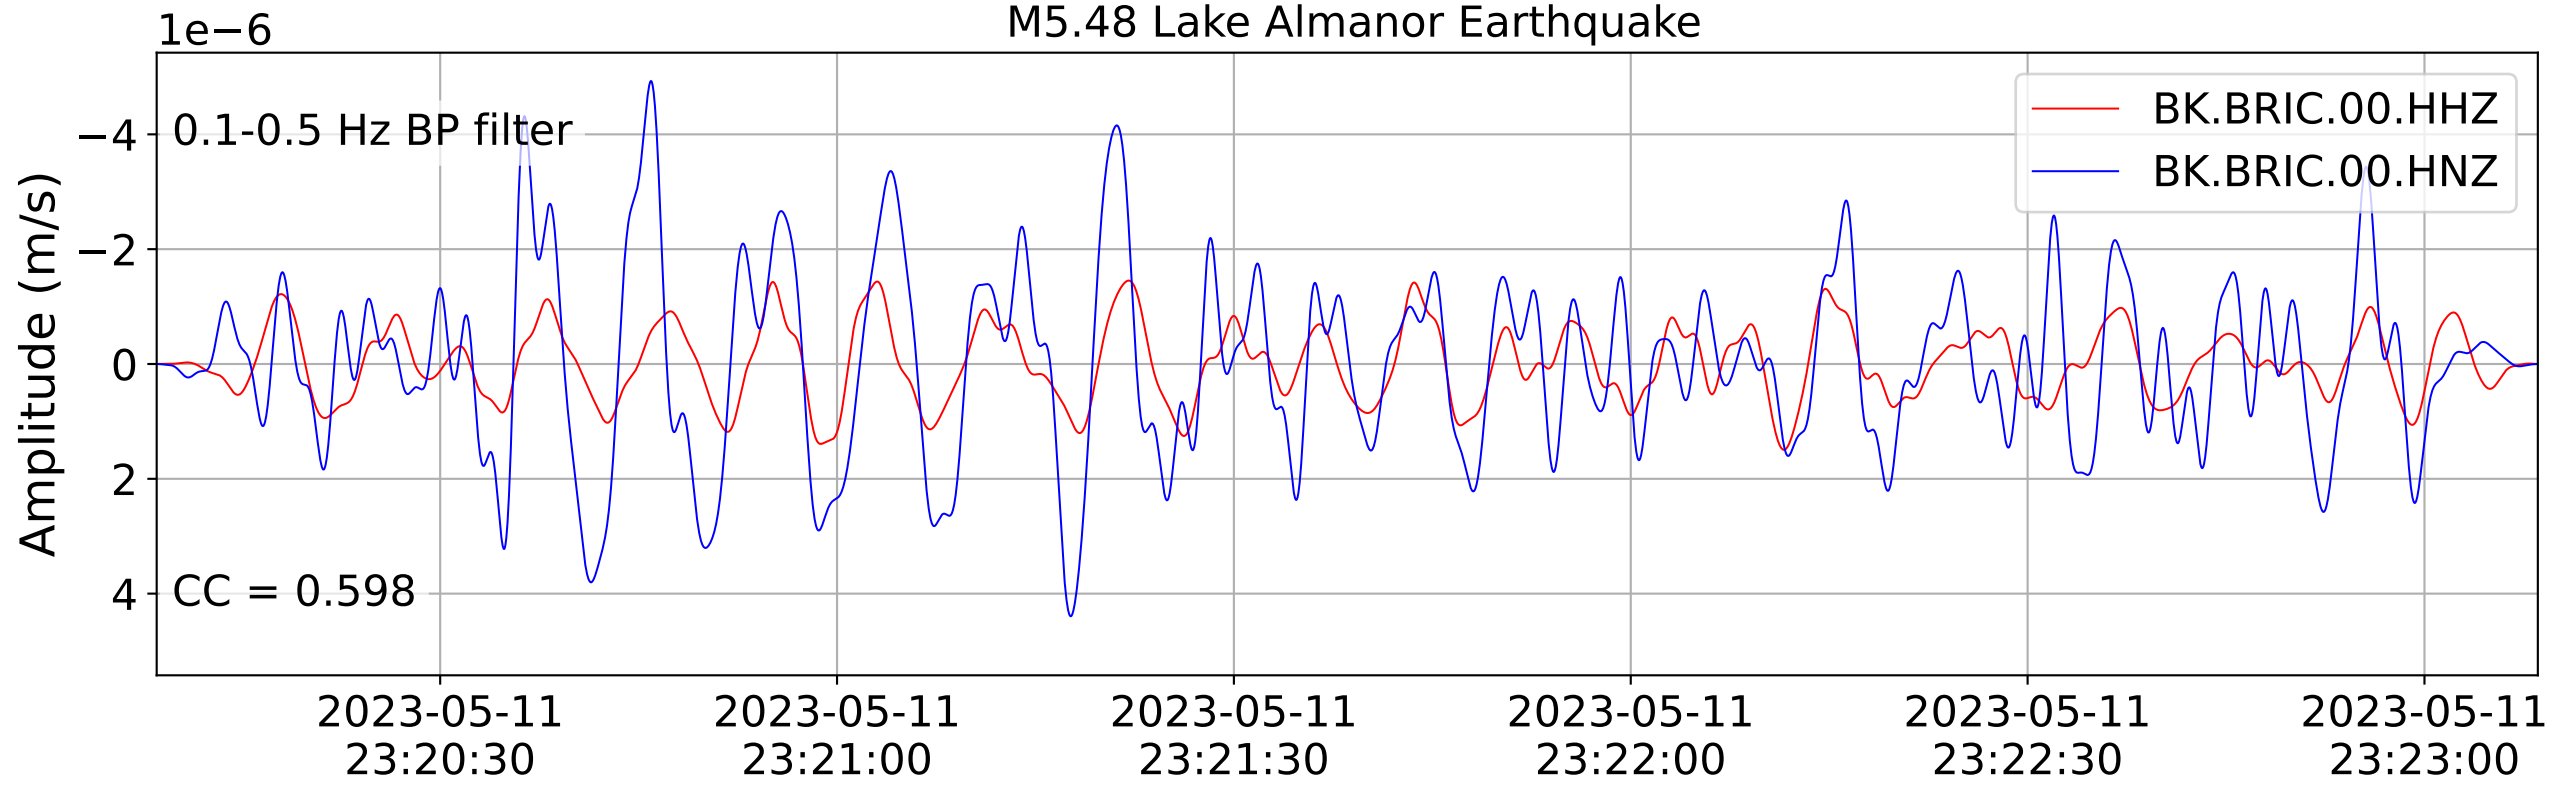

2023.131.231941_M5.48_nc73886731
Origin Time:2023-05-11T23:19:41.990000Z USGS event-id:nc73886731
M5.48 Lake Almanor Earthquake