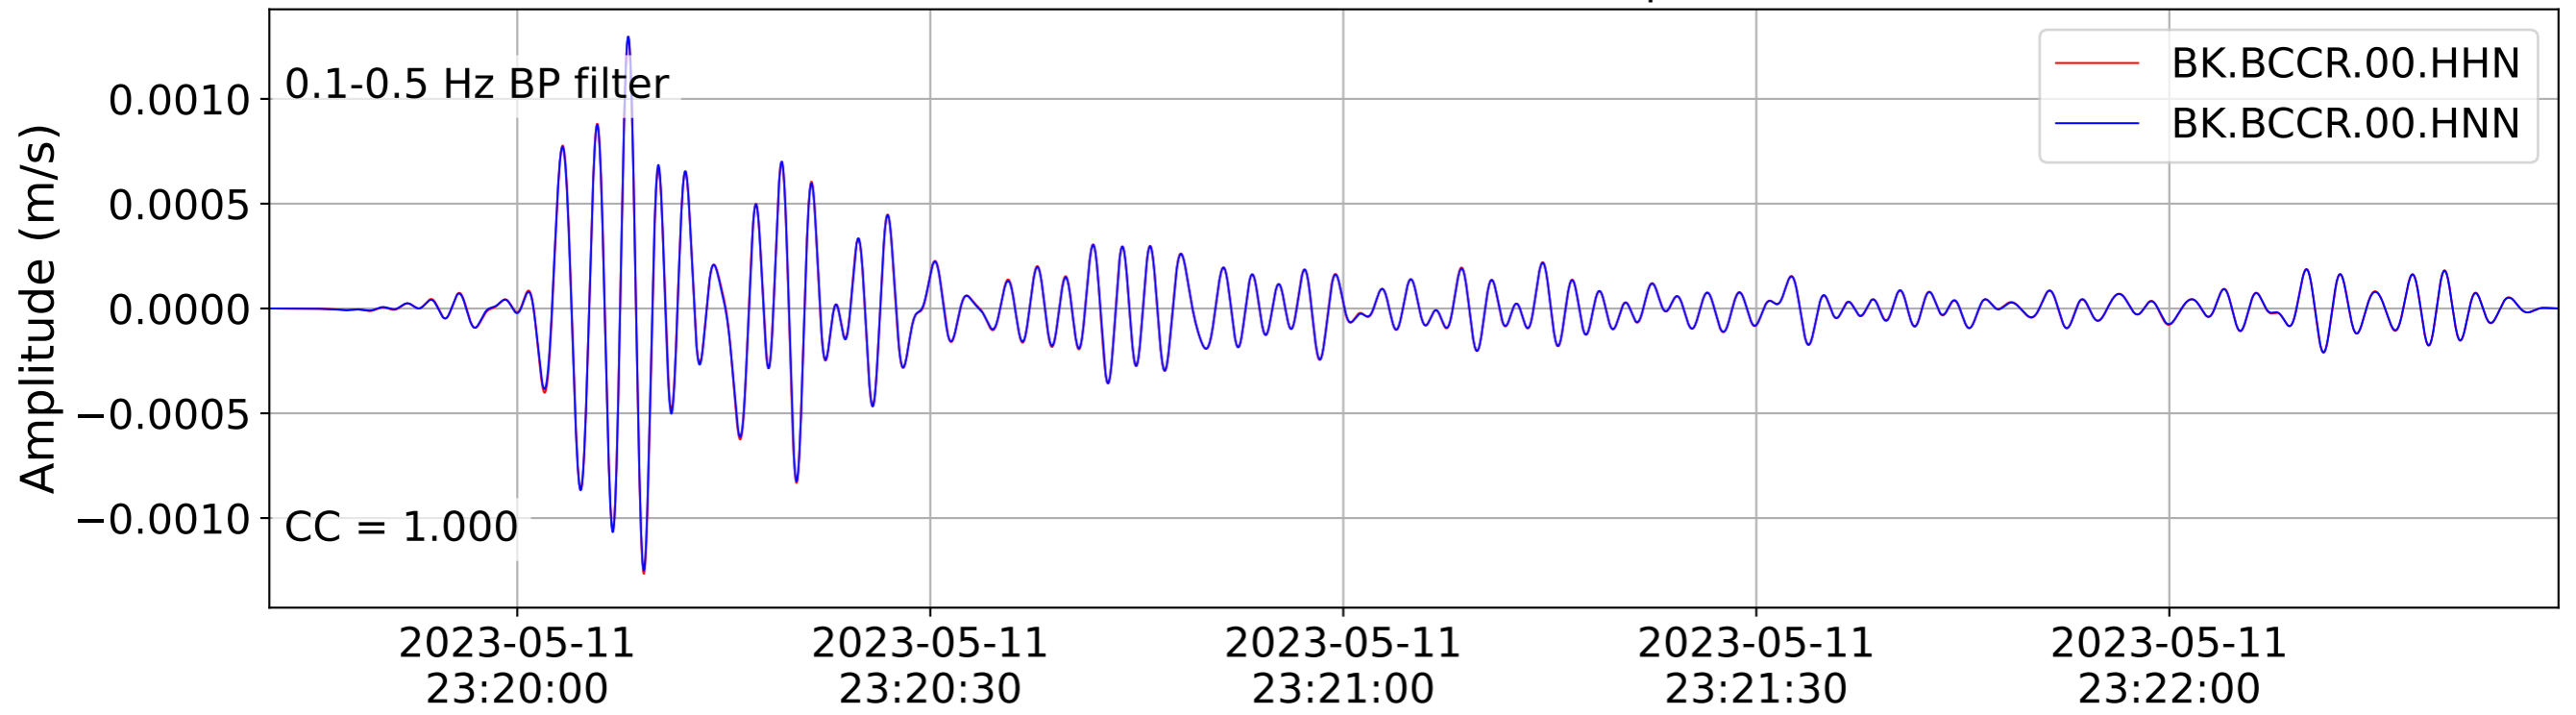

2023.131.231941_M5.48_nc73886731
Origin Time:2023-05-11T23:19:41.990000Z USGS event-id:nc73886731
M5.48 Lake Almanor Earthquake