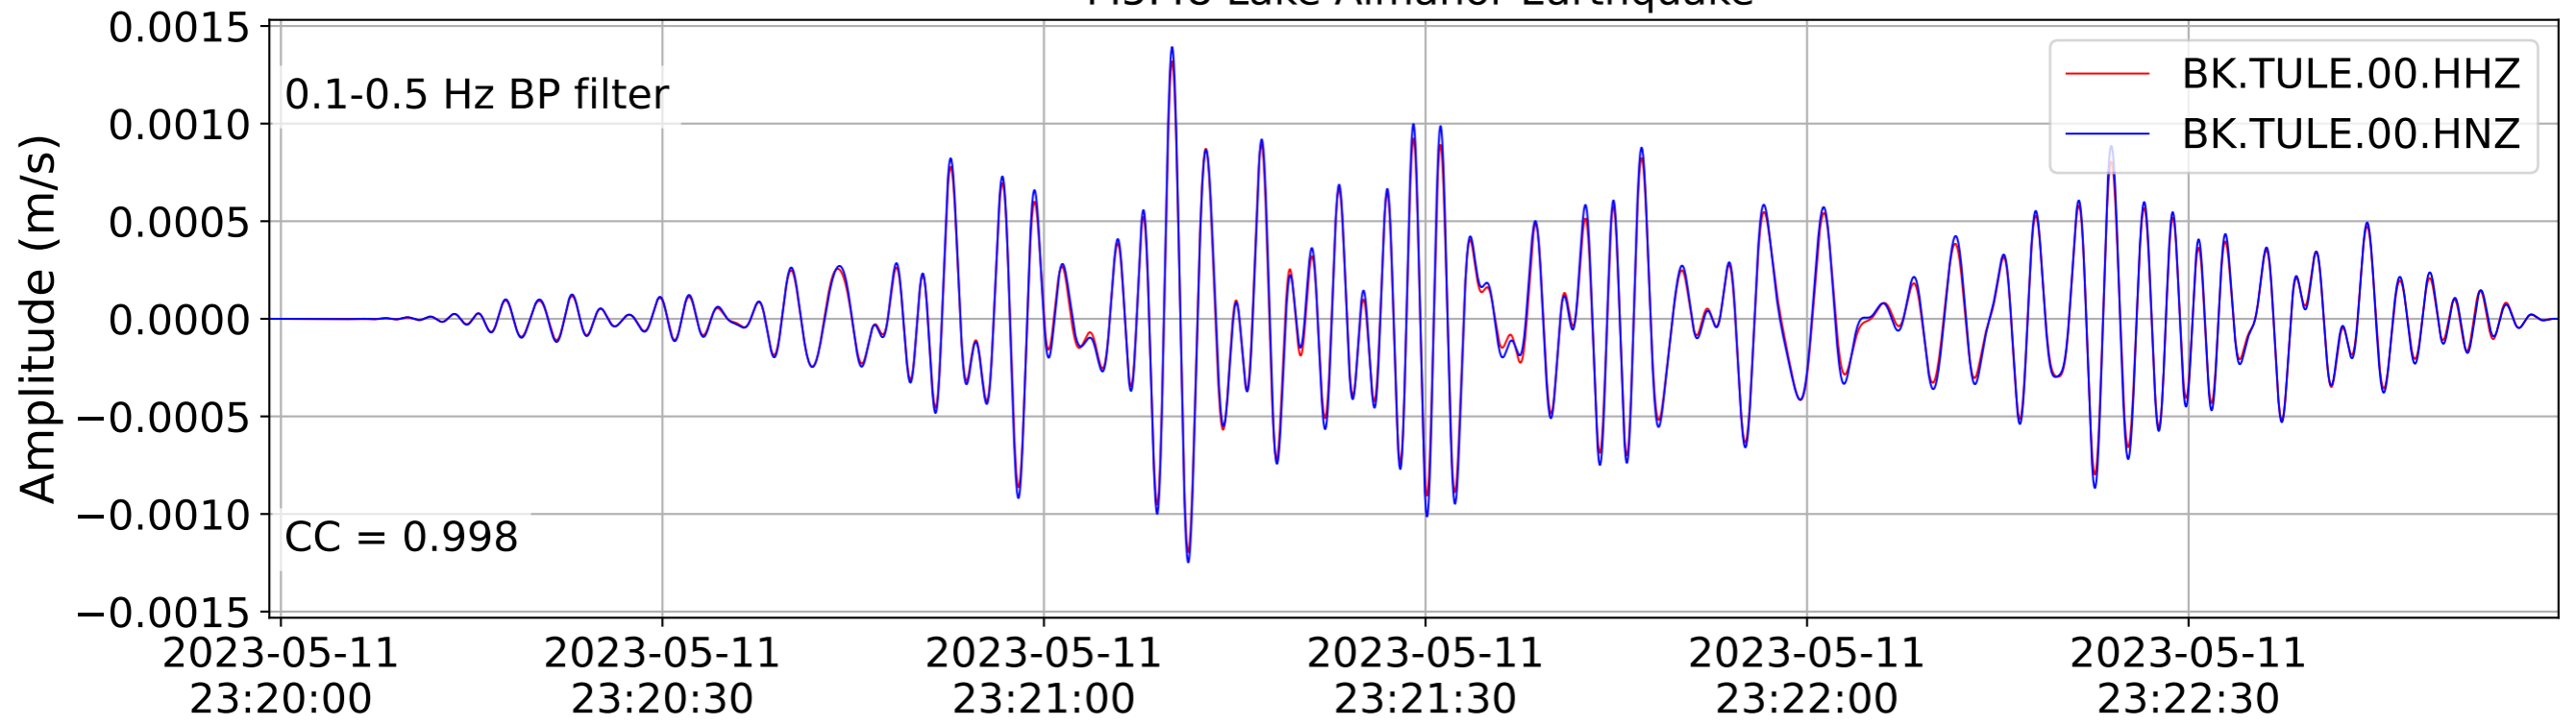

2023.131.231941_M5.48_nc73886731
Origin Time:2023-05-11T23:19:41.990000Z USGS event-id:nc73886731
M5.48 Lake Almanor Earthquake