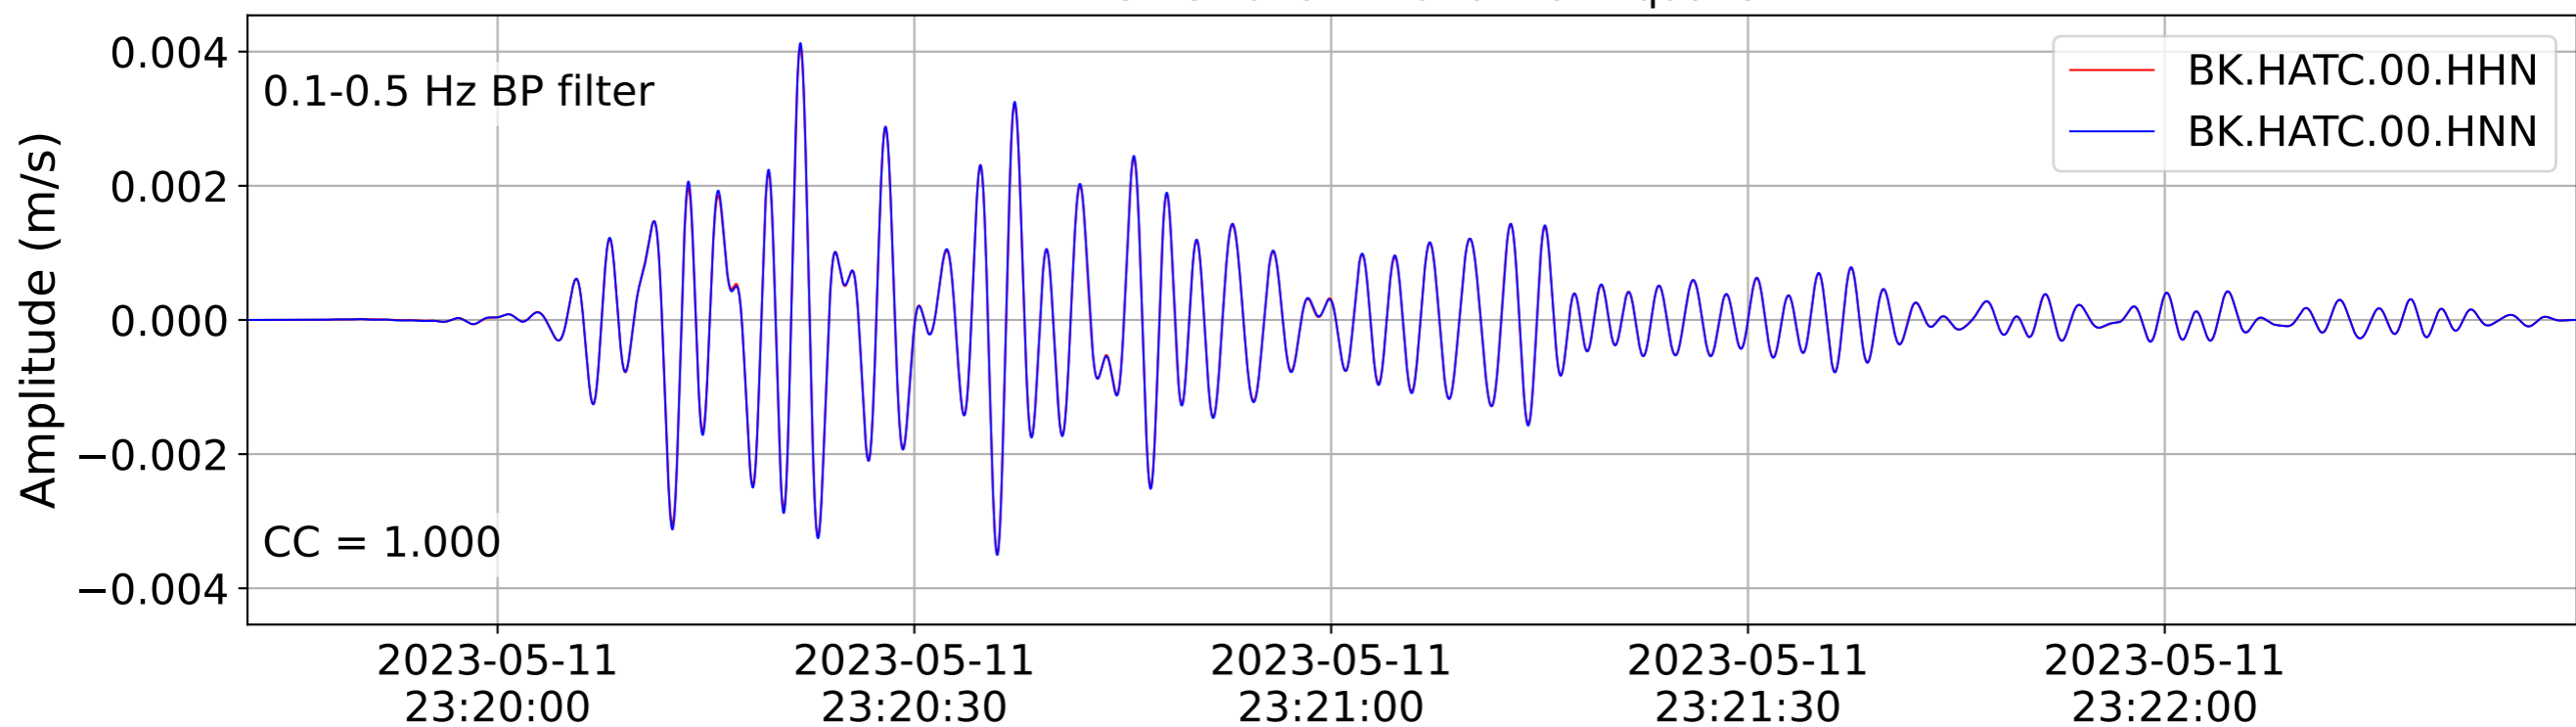

2023.131.231941_M5.48_nc73886731
Origin Time:2023-05-11T23:19:41.990000Z USGS event-id:nc73886731
M5.48 Lake Almanor Earthquake