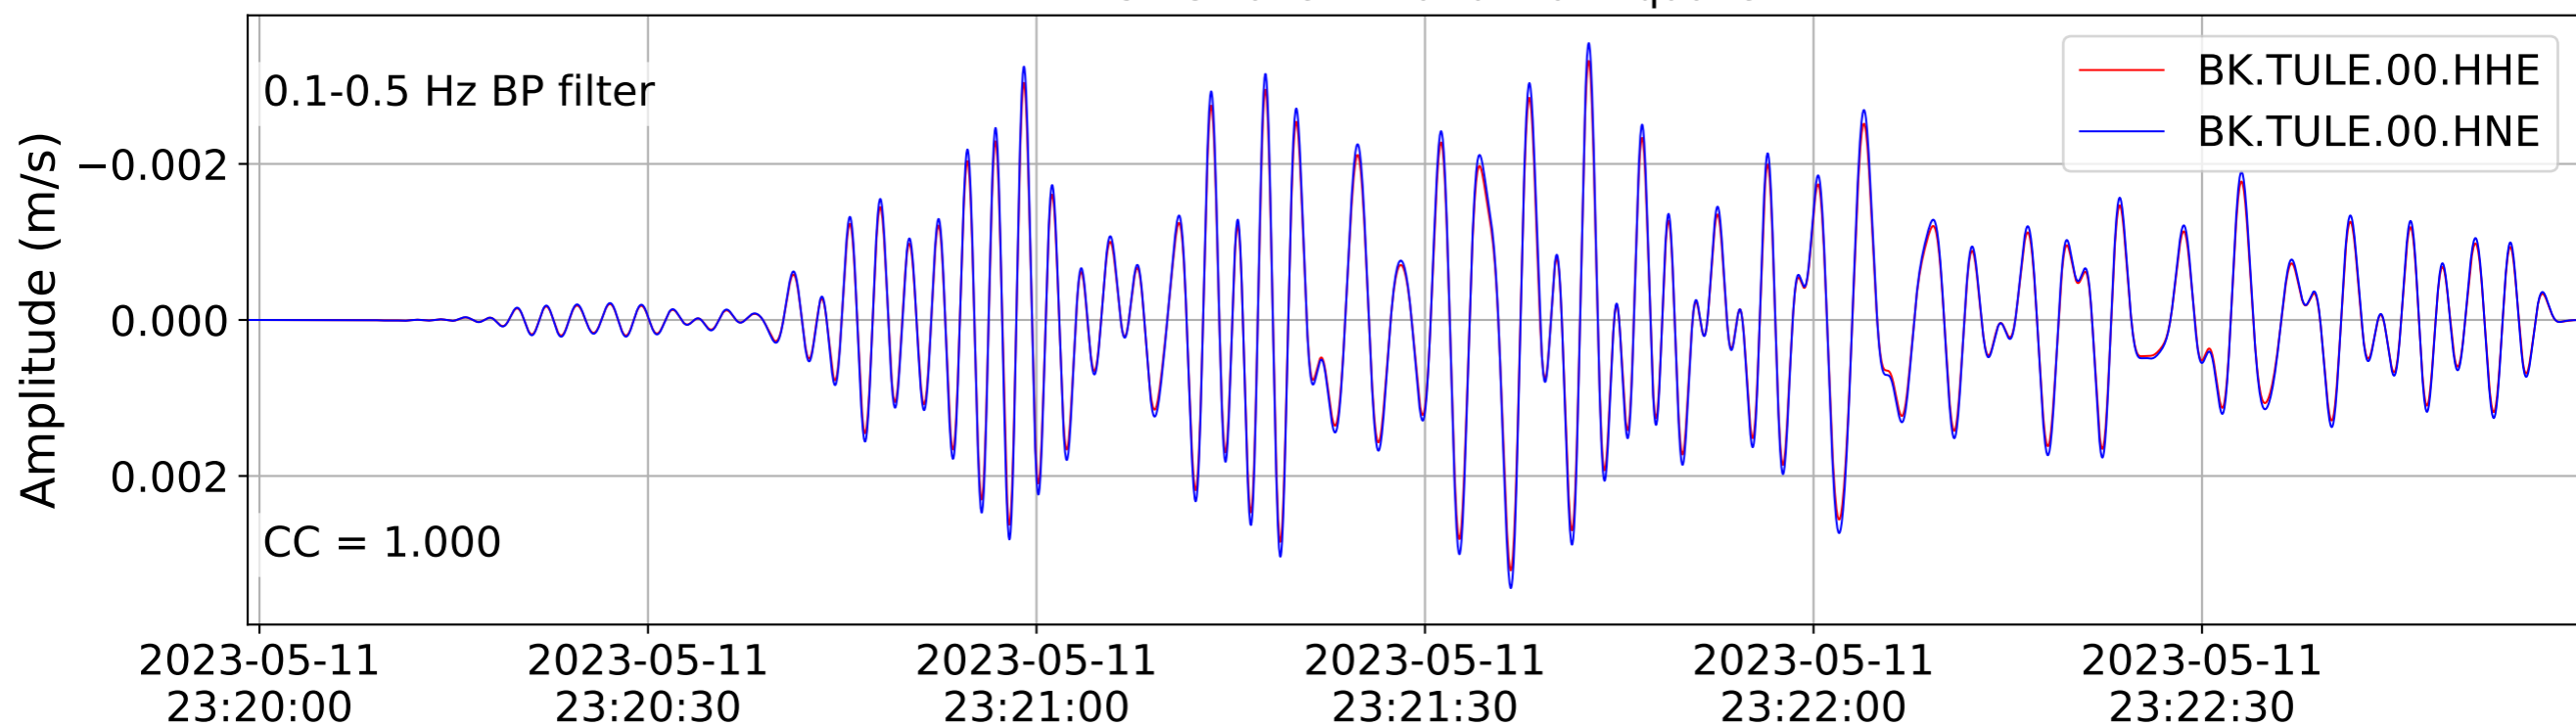

Phase spectra

2023.131.231941_M5.48_nc73886731
Origin Time:2023-05-11T23:19:41.990000Z USGS event-id:nc73886731
M5.48 Lake Almanor Earthquake

Amplitude spectra