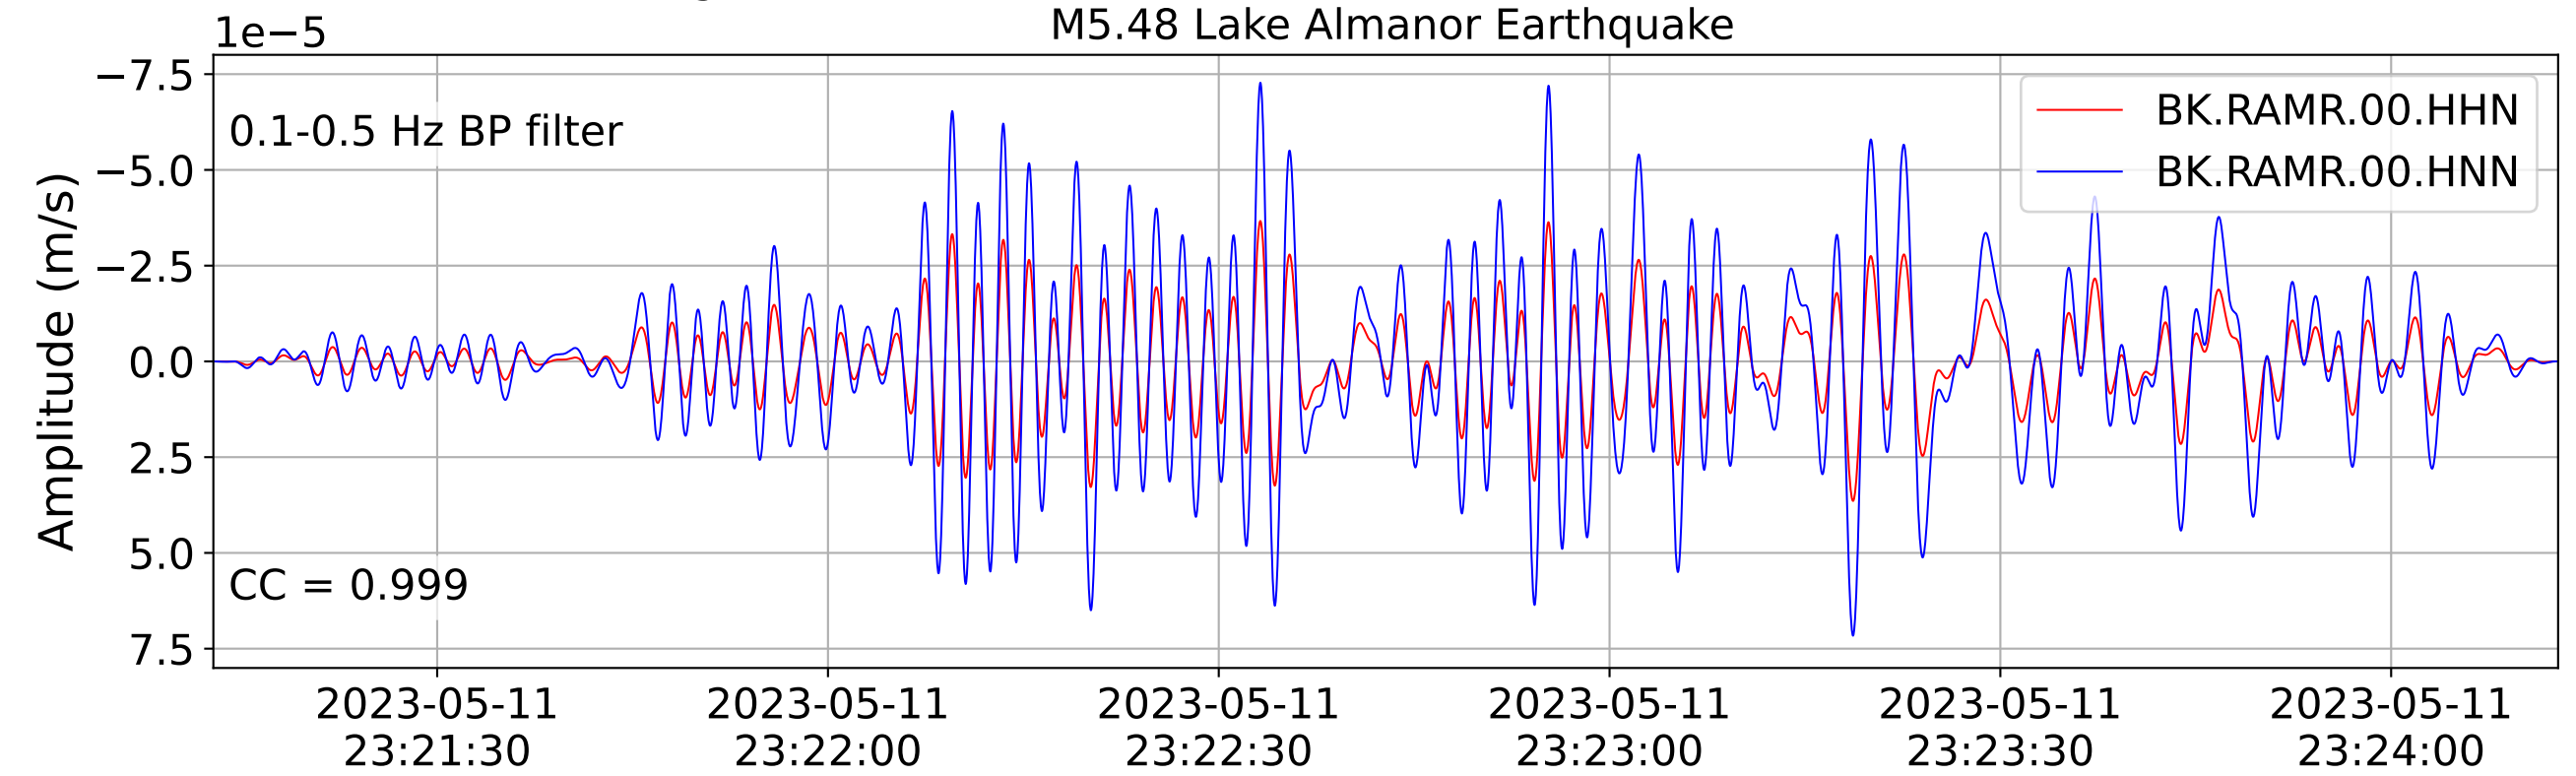

2023.131.231941_M5.48_nc73886731
Origin Time:2023-05-11T23:19:41.990000Z USGS event-id:nc73886731
M5.48 Lake Almanor Earthquake