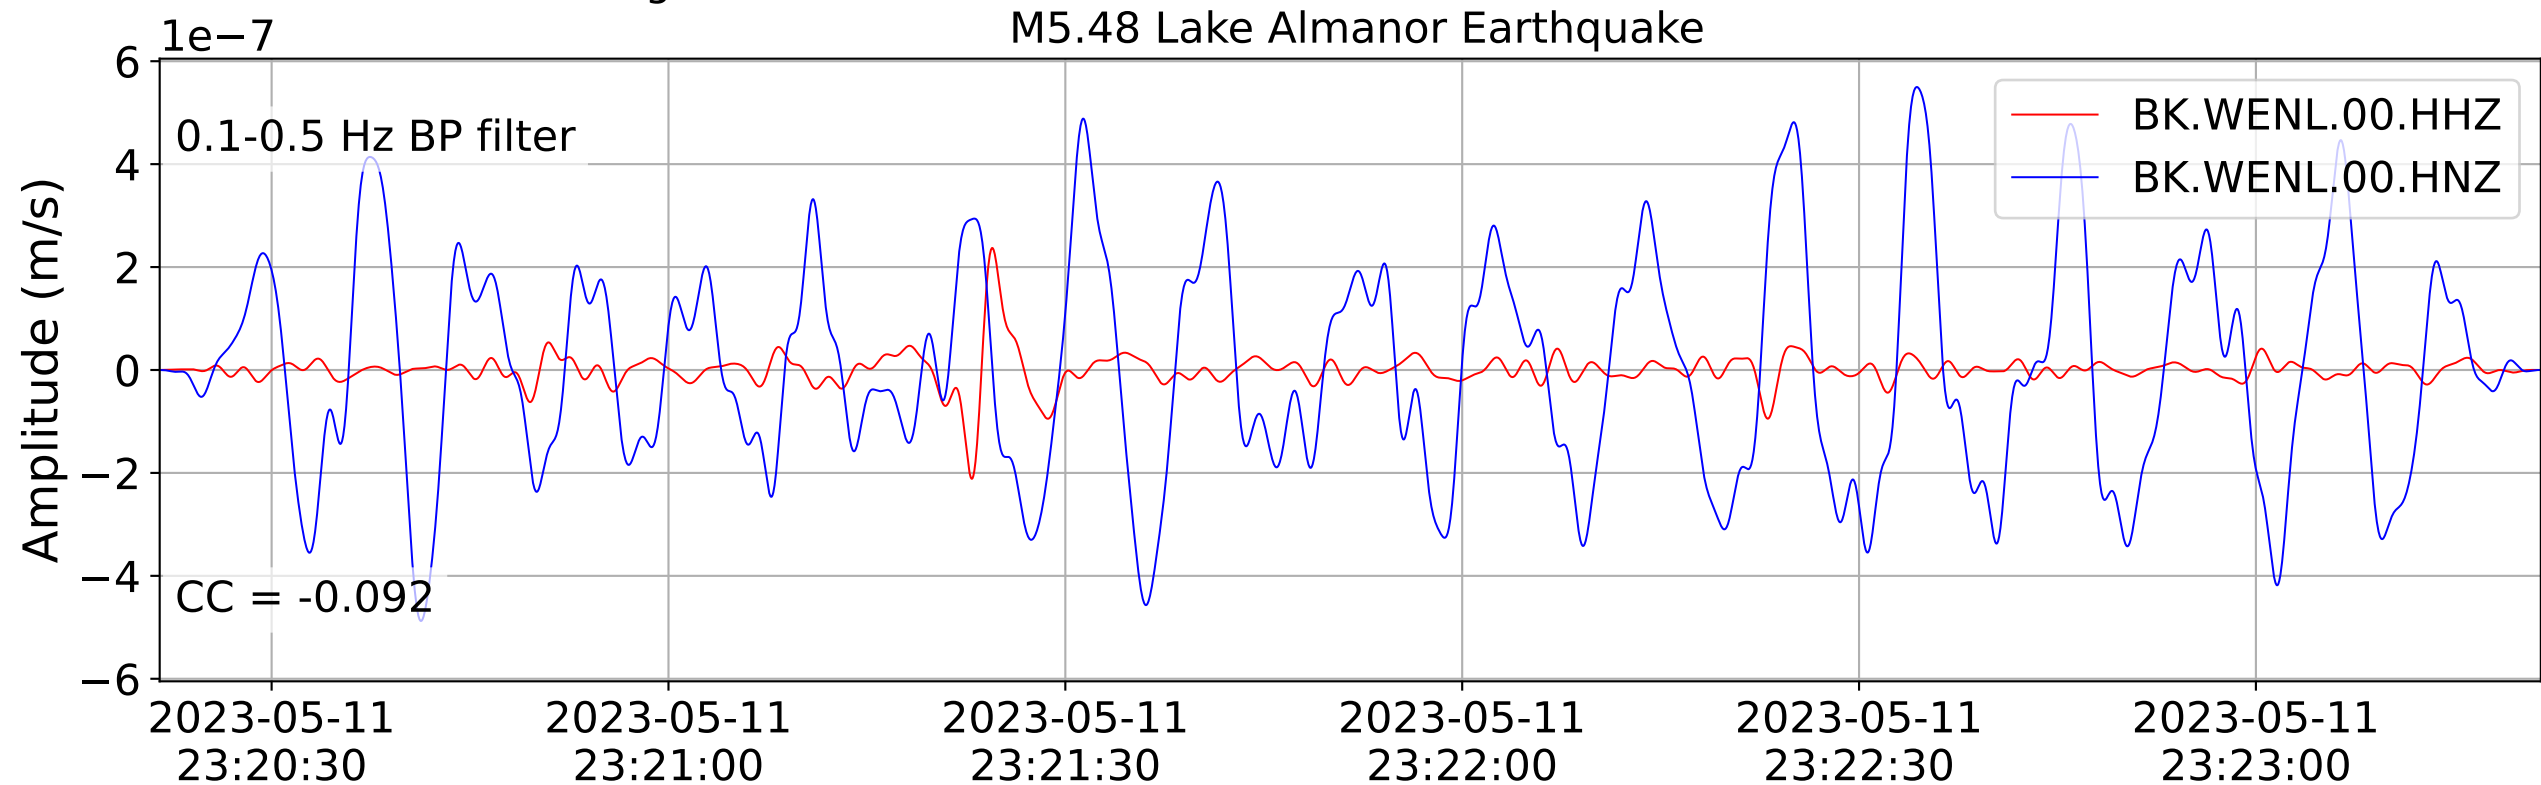

2023.131.231941_M5.48_nc73886731
Origin Time:2023-05-11T23:19:41.990000Z USGS event-id:nc73886731
M5.48 Lake Almanor Earthquake