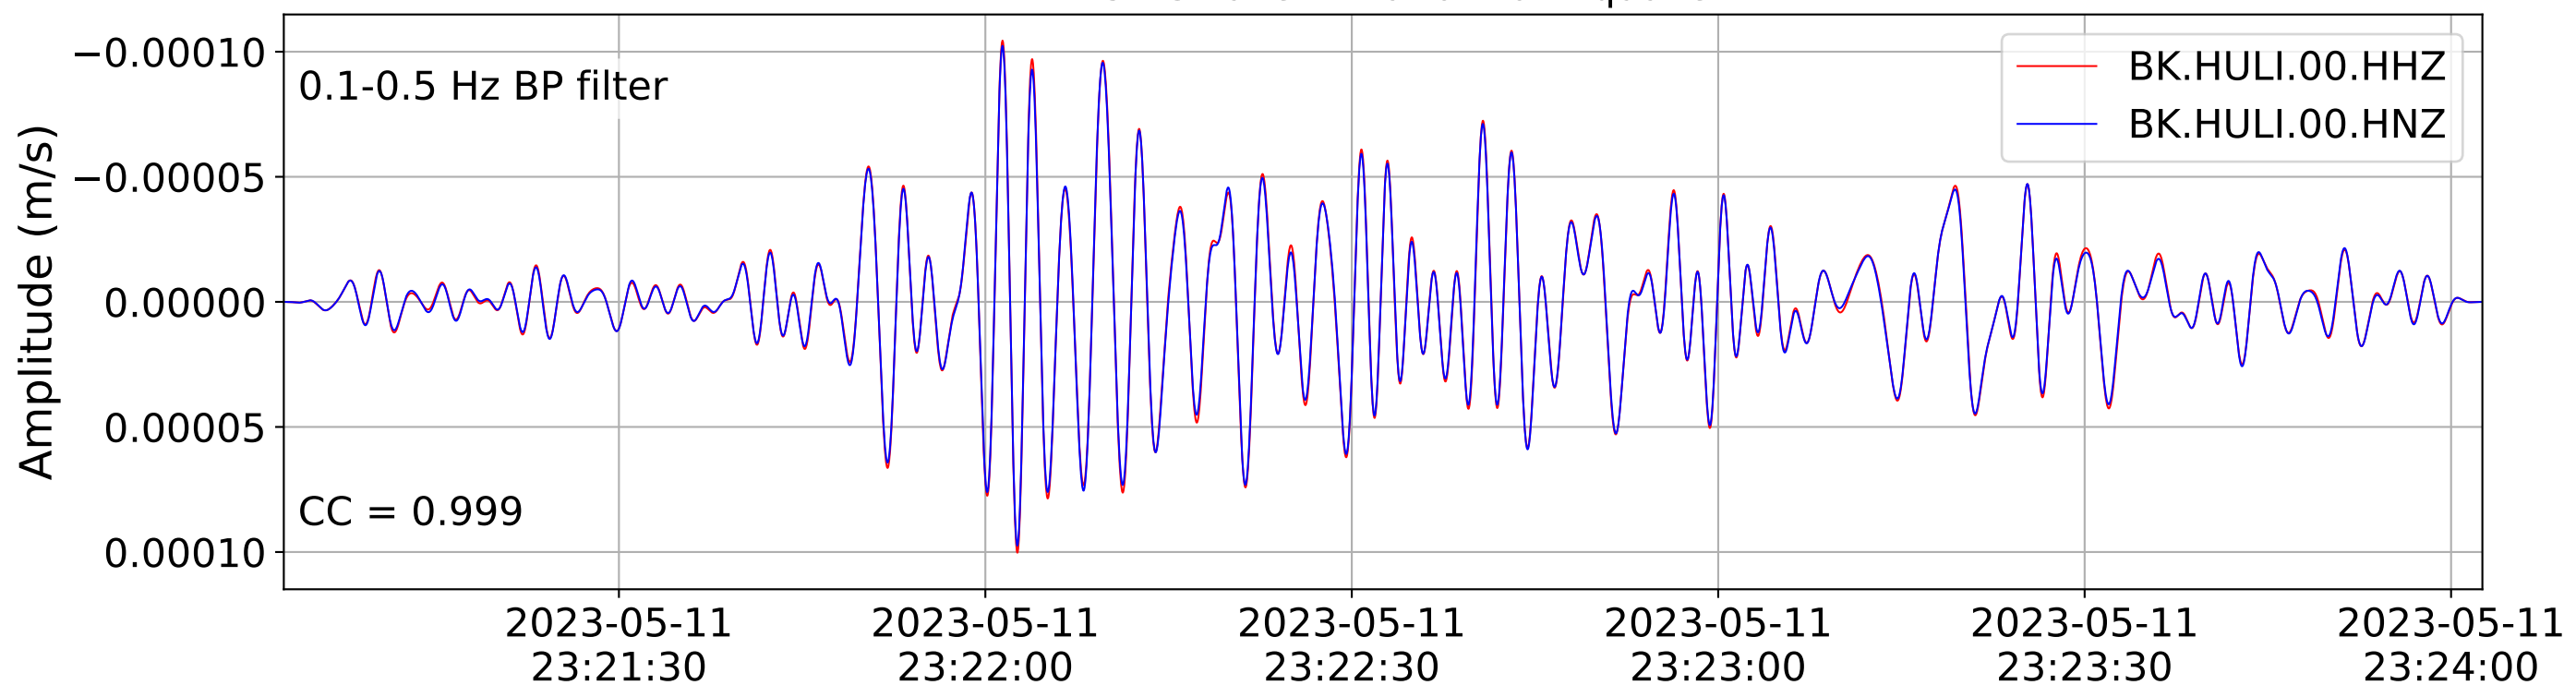

2023.131.231941_M5.48_nc73886731
Origin Time:2023-05-11T23:19:41.990000Z USGS event-id:nc73886731
M5.48 Lake Almanor Earthquake