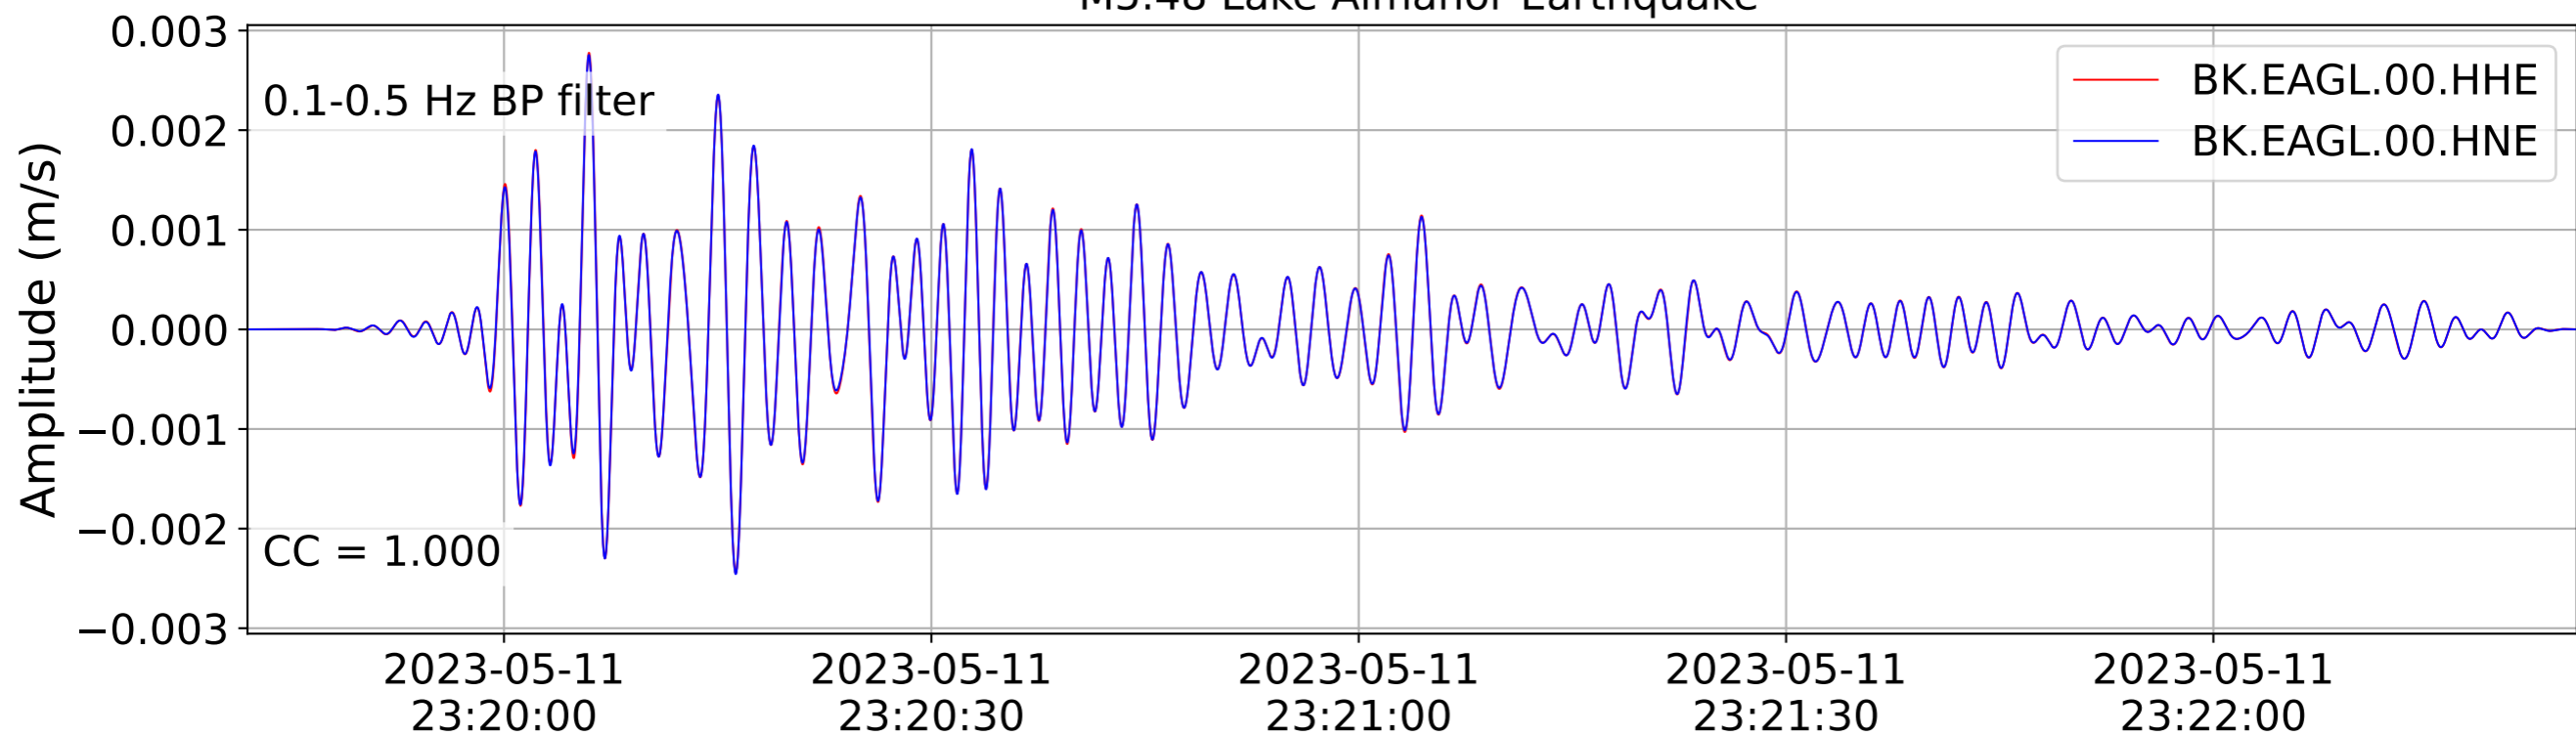

2023.131.231941_M5.48_nc73886731
Origin Time:2023-05-11T23:19:41.990000Z USGS event-id:nc73886731
M5.48 Lake Almanor Earthquake