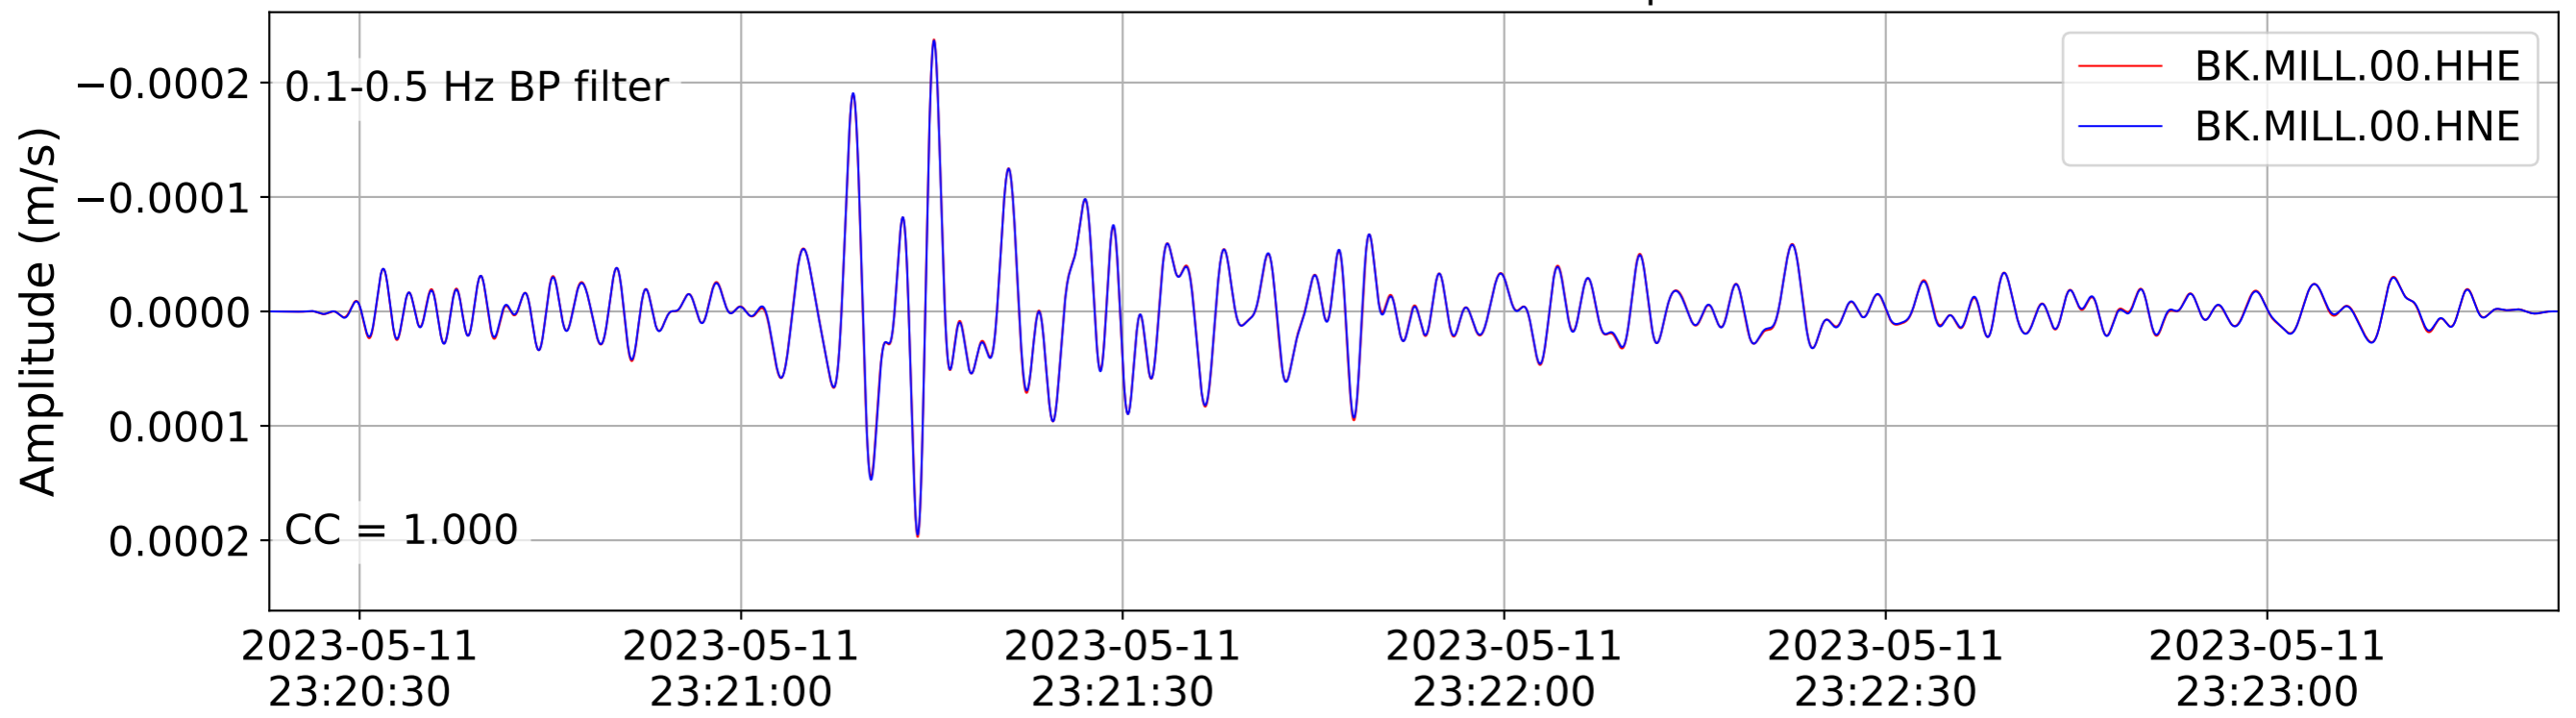

2023.131.231941_M5.48_nc73886731
Origin Time:2023-05-11T23:19:41.990000Z USGS event-id:nc73886731
M5.48 Lake Almanor Earthquake