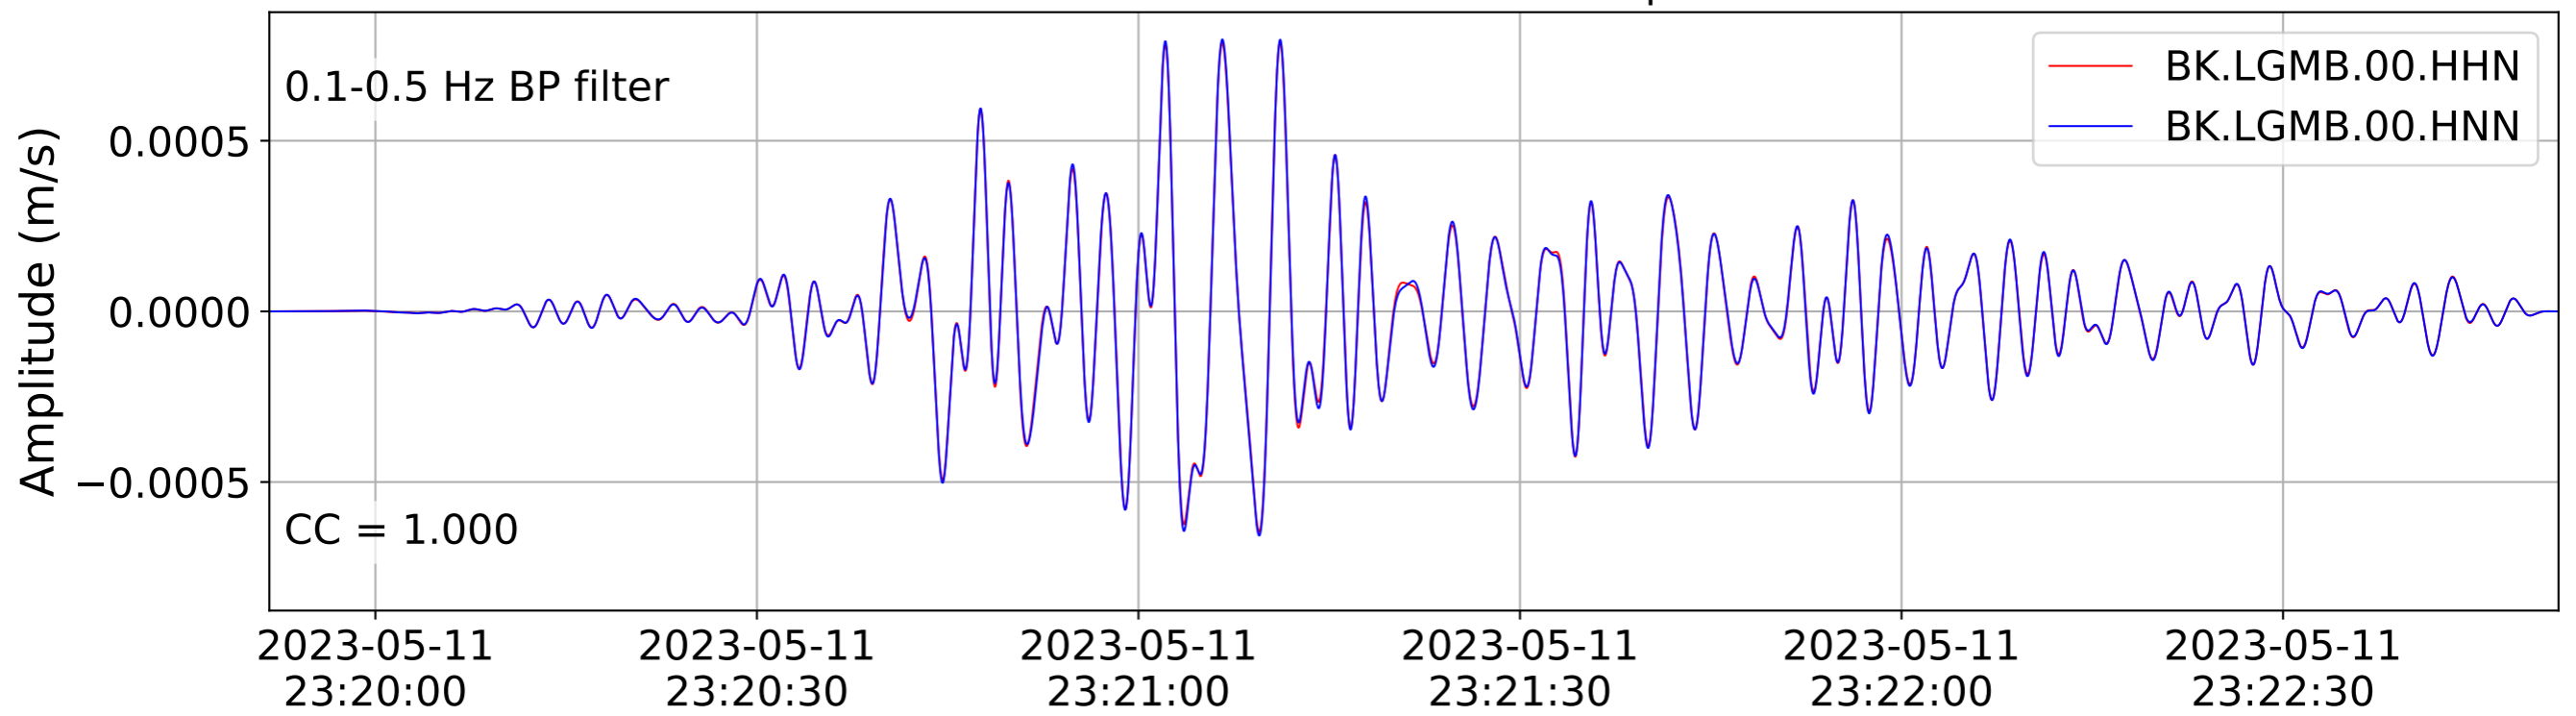

2023.131.231941_M5.48_nc73886731
Origin Time:2023-05-11T23:19:41.990000Z USGS event-id:nc73886731
M5.48 Lake Almanor Earthquake