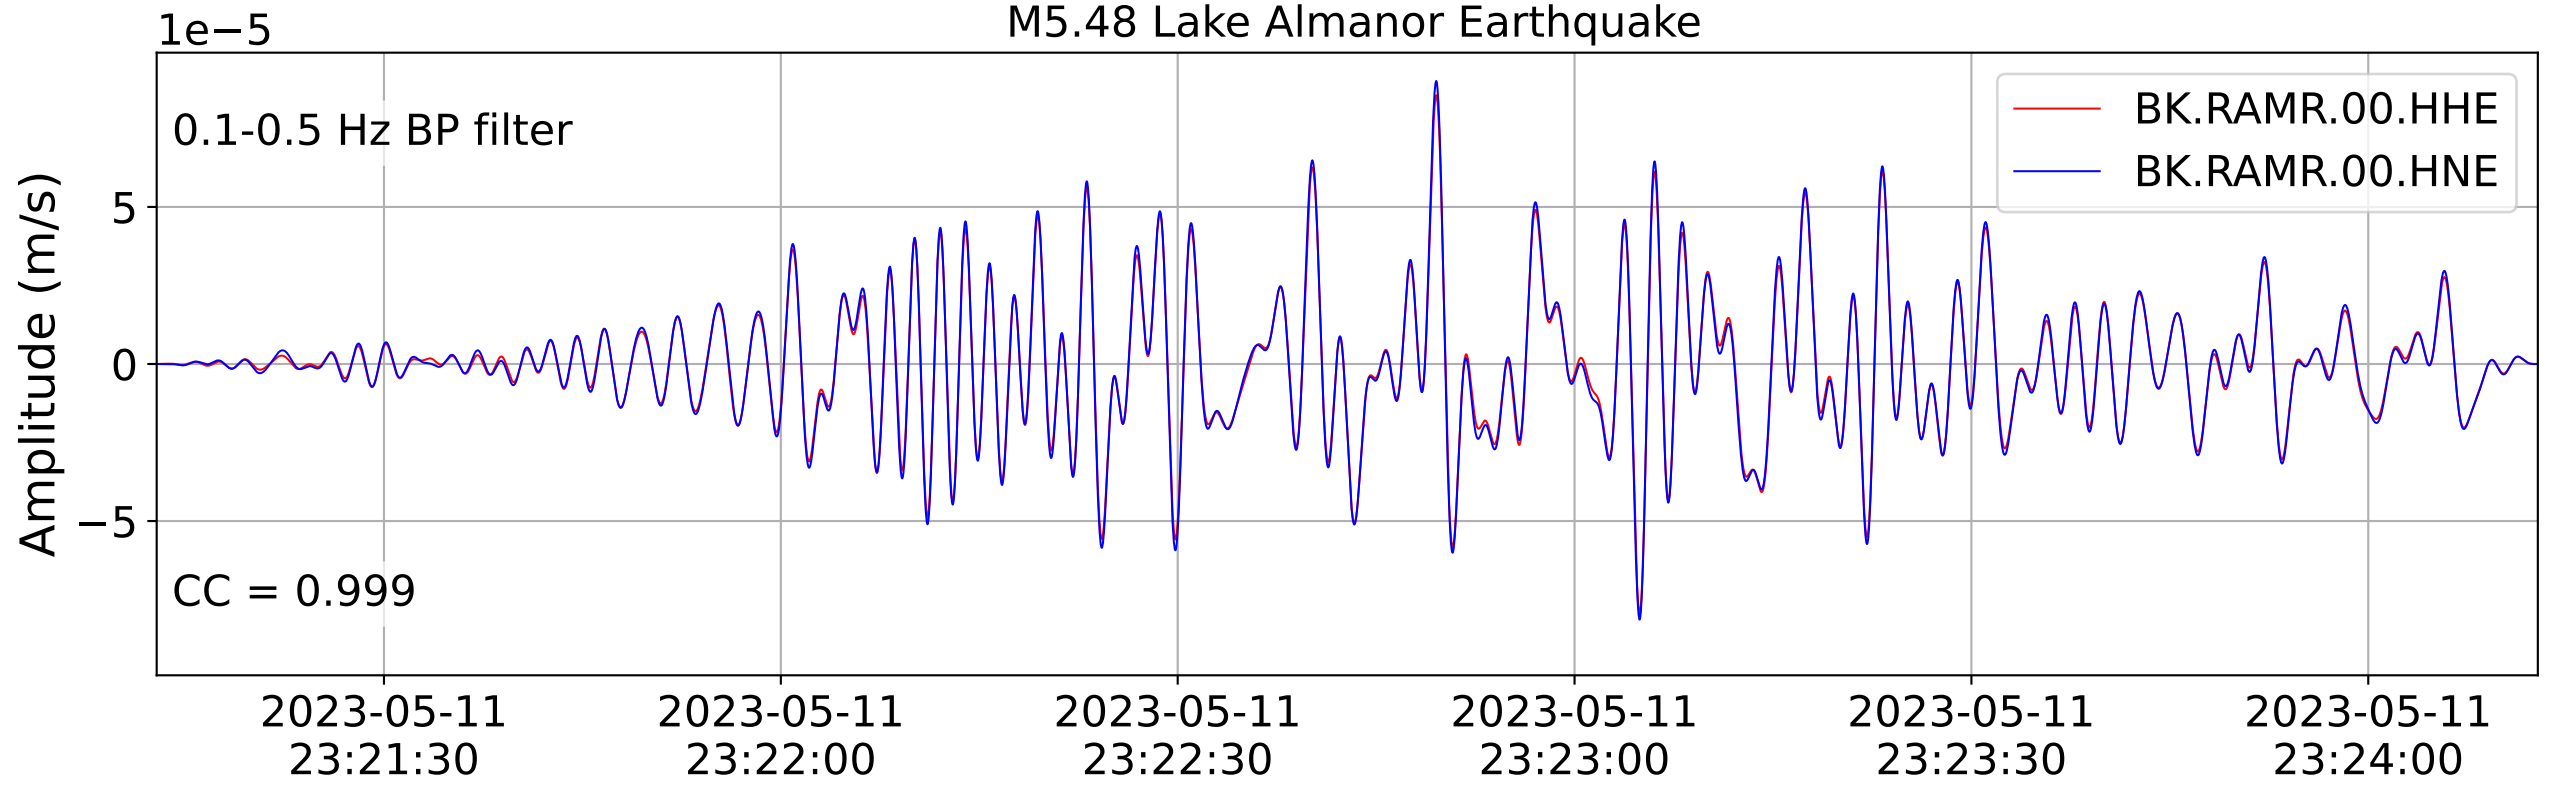

2023.131.231941_M5.48_nc73886731
Origin Time:2023-05-11T23:19:41.990000Z USGS event-id:nc73886731
M5.48 Lake Almanor Earthquake