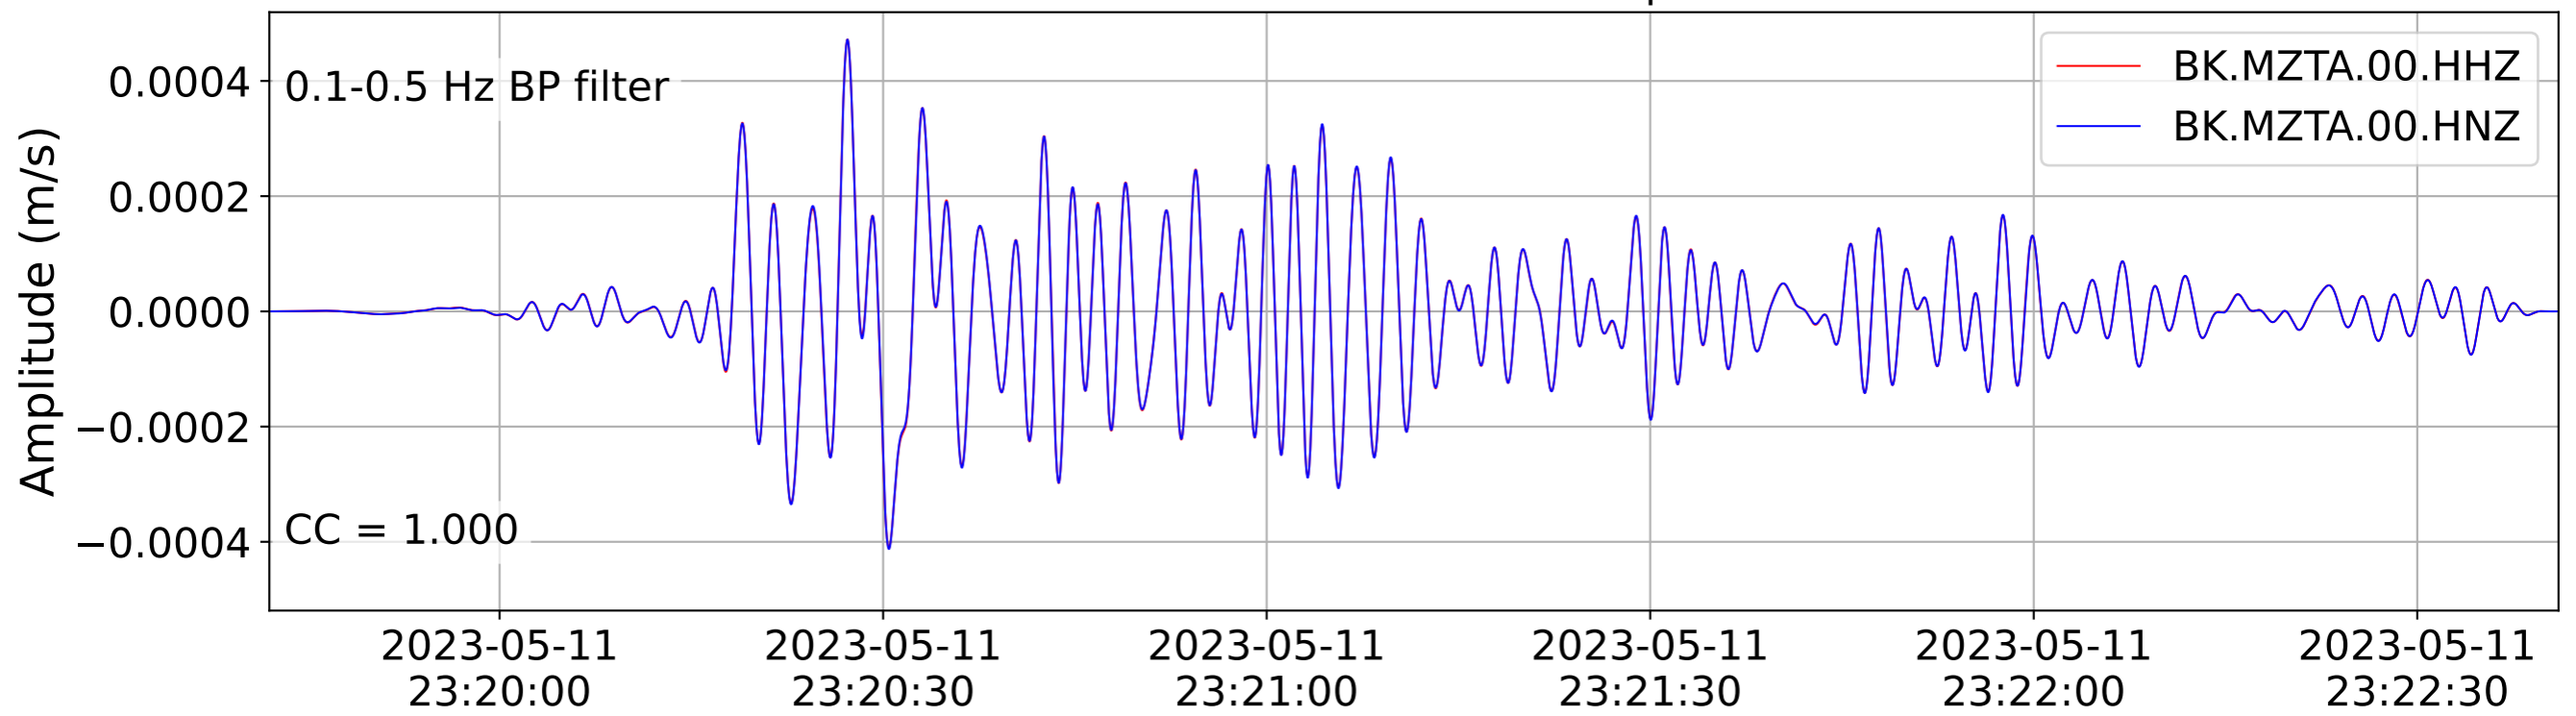

2023.131.231941_M5.48_nc73886731
Origin Time:2023-05-11T23:19:41.990000Z USGS event-id:nc73886731
M5.48 Lake Almanor Earthquake