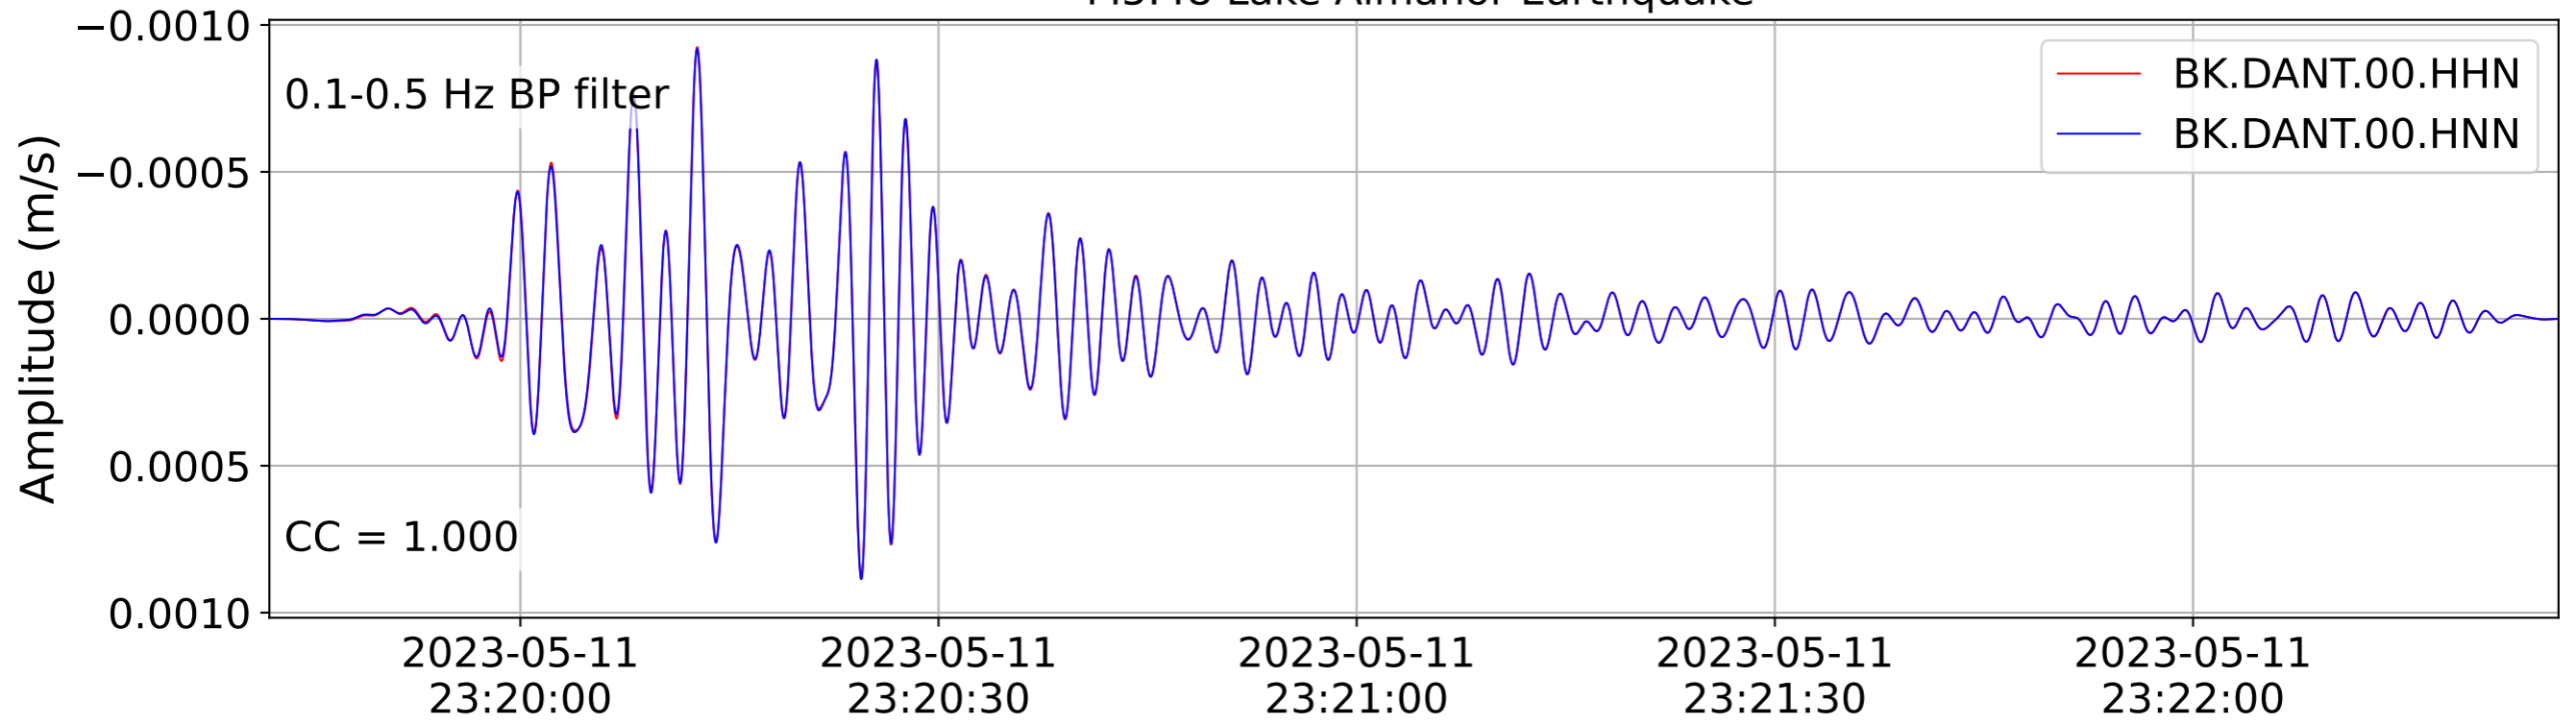

2023.131.231941_M5.48_nc73886731
Origin Time:2023-05-11T23:19:41.990000Z USGS event-id:nc73886731
M5.48 Lake Almanor Earthquake