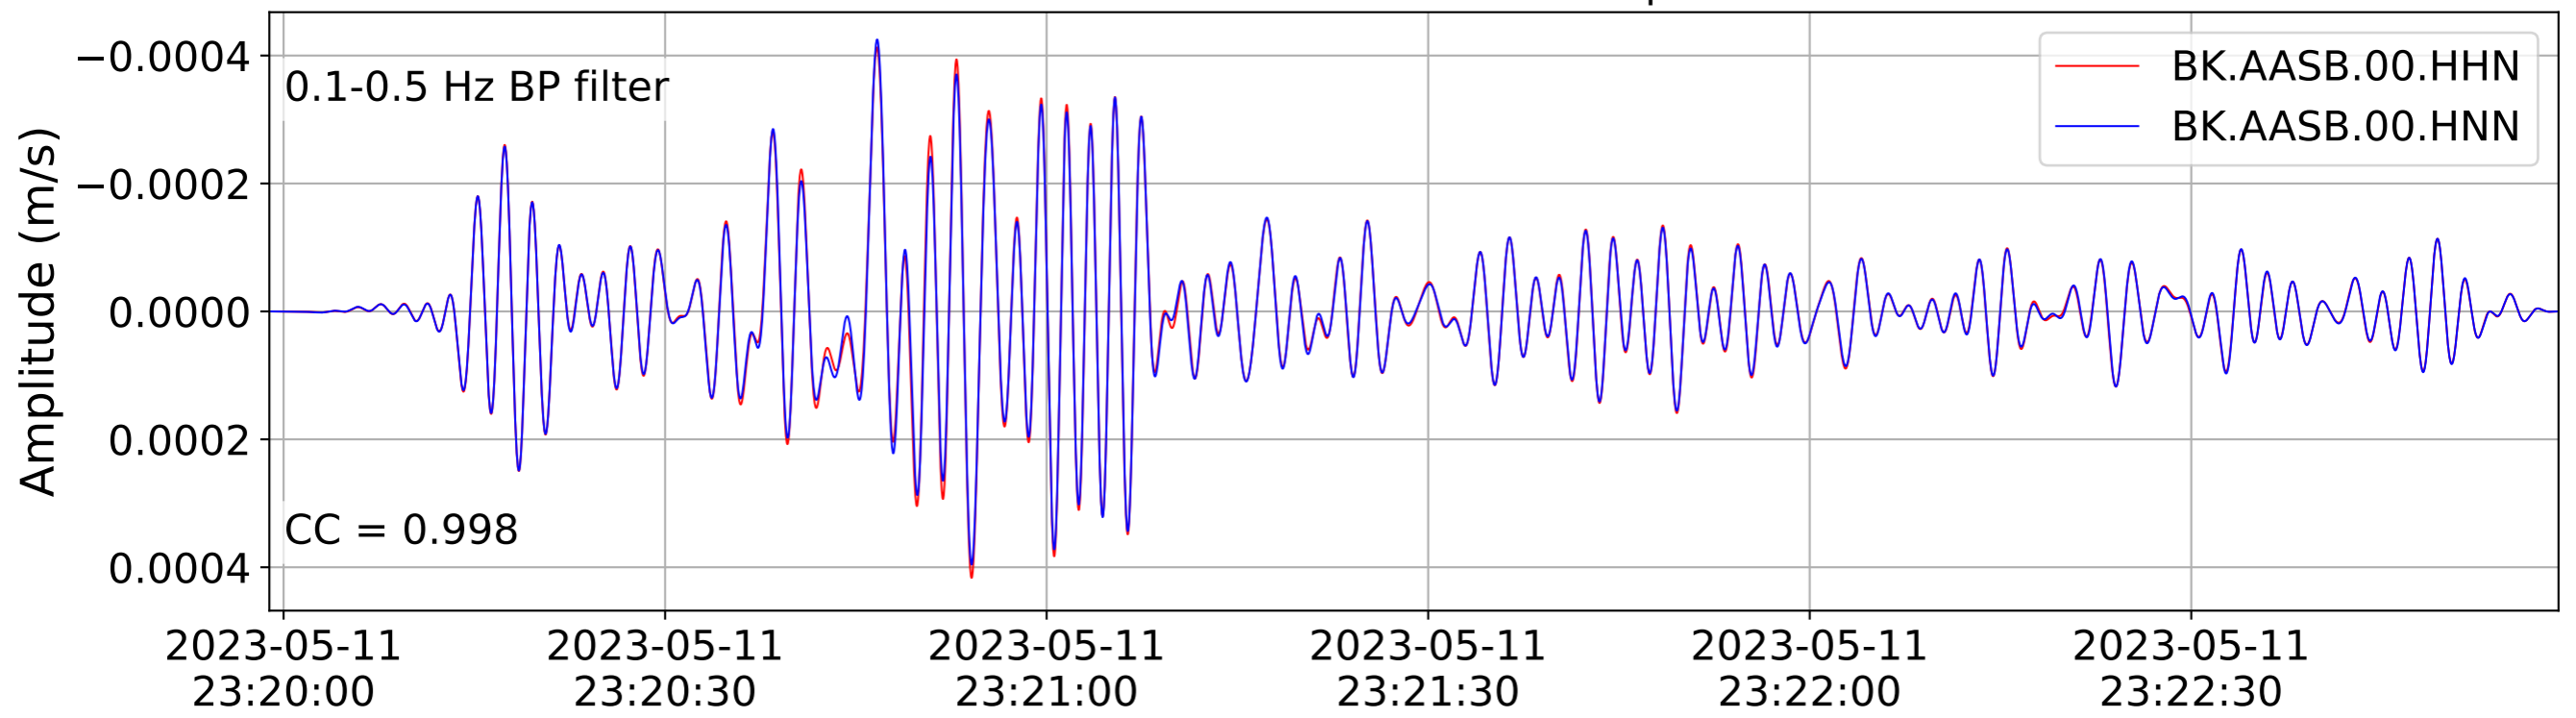

2023.131.231941_M5.48_nc73886731
Origin Time:2023-05-11T23:19:41.990000Z USGS event-id:nc73886731
M5.48 Lake Almanor Earthquake

2023.131.231941_M5.48_nc73886731
Origin Time:2023-05-11T23:19:41.990000Z USGS event-id:nc73886731
M5.48 Lake Almanor Earthquake