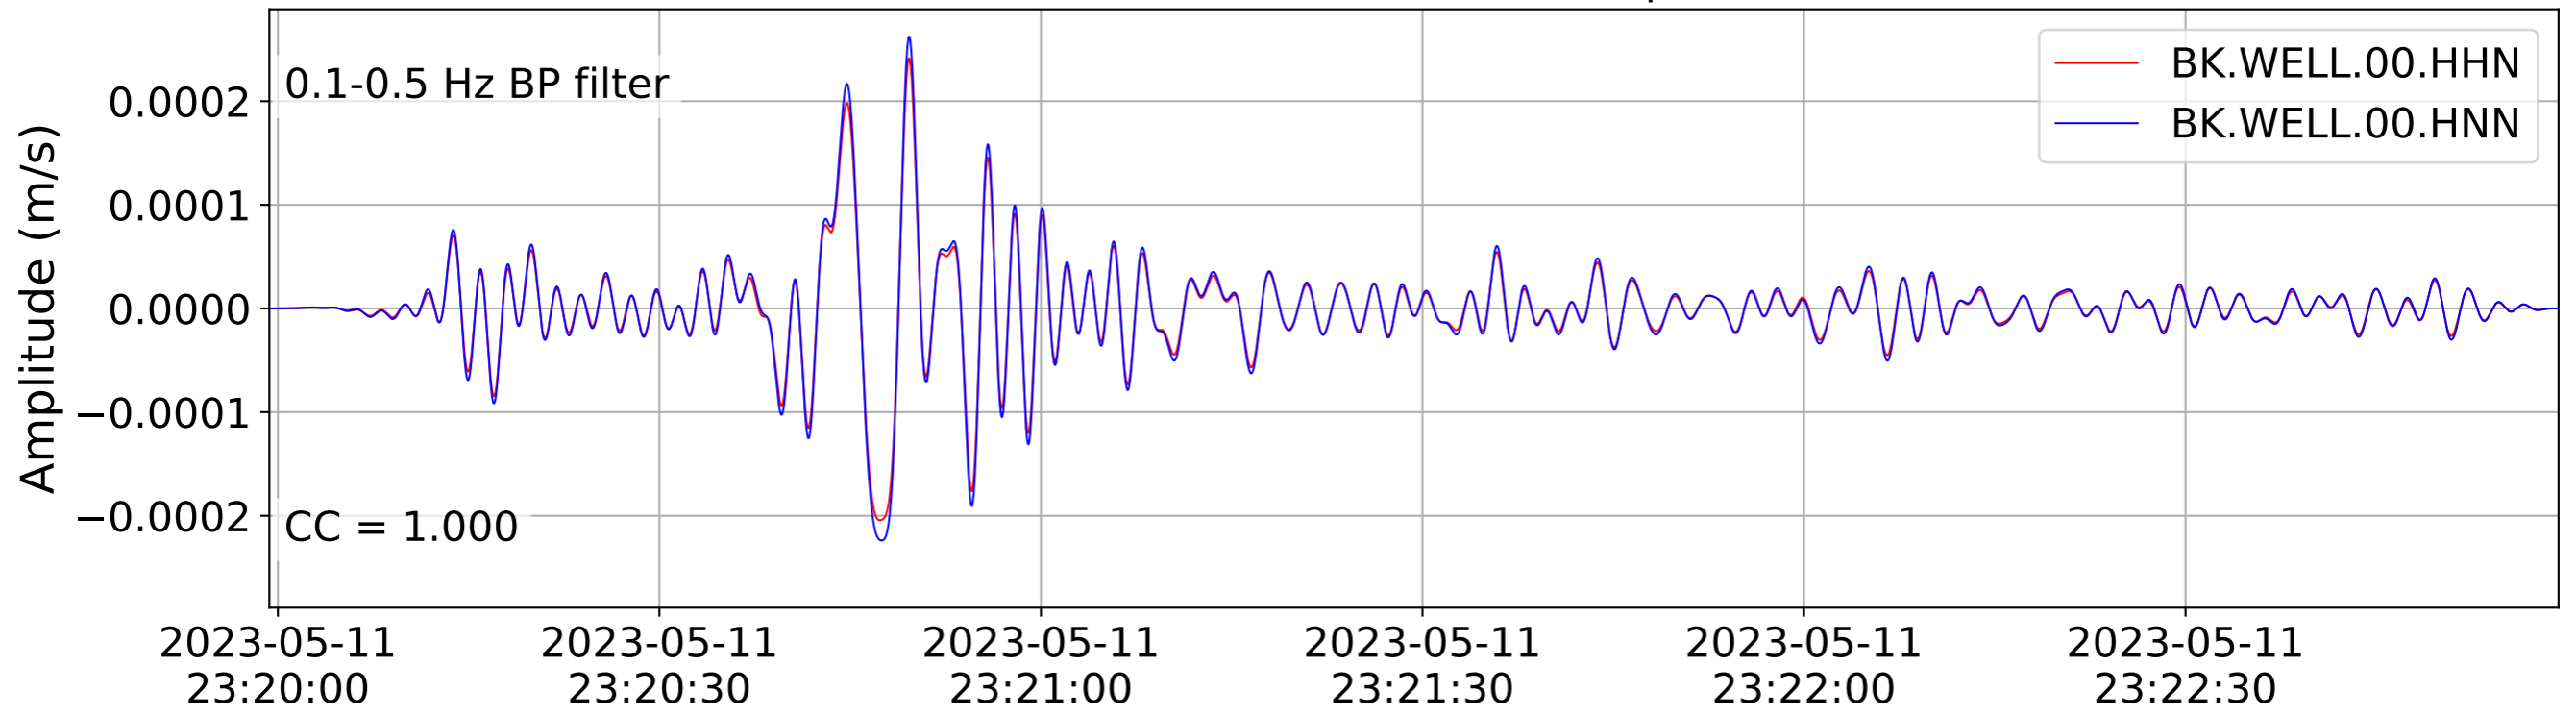

2023.131.231941_M5.48_nc73886731
Origin Time:2023-05-11T23:19:41.990000Z USGS event-id:nc73886731
M5.48 Lake Almanor Earthquake