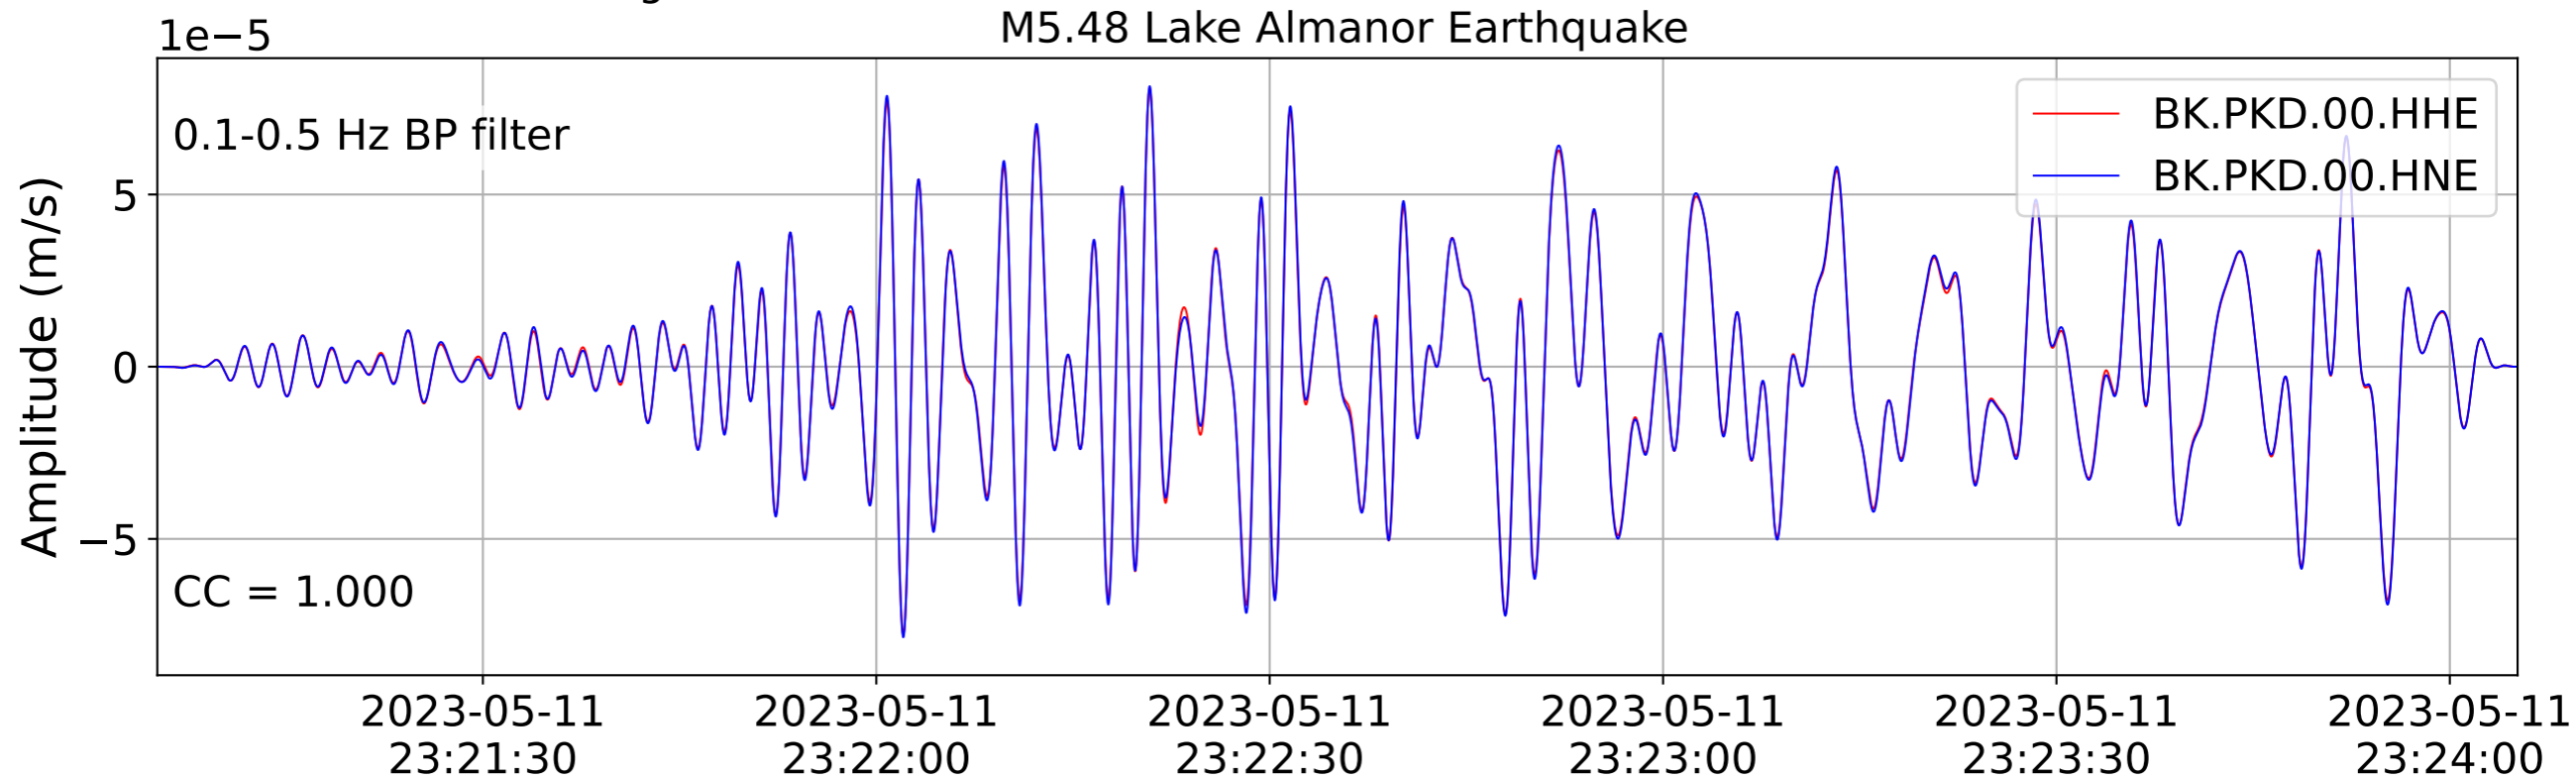

2023.131.231941_M5.48_nc73886731
Origin Time:2023-05-11T23:19:41.990000Z USGS event-id:nc73886731
M5.48 Lake Almanor Earthquake