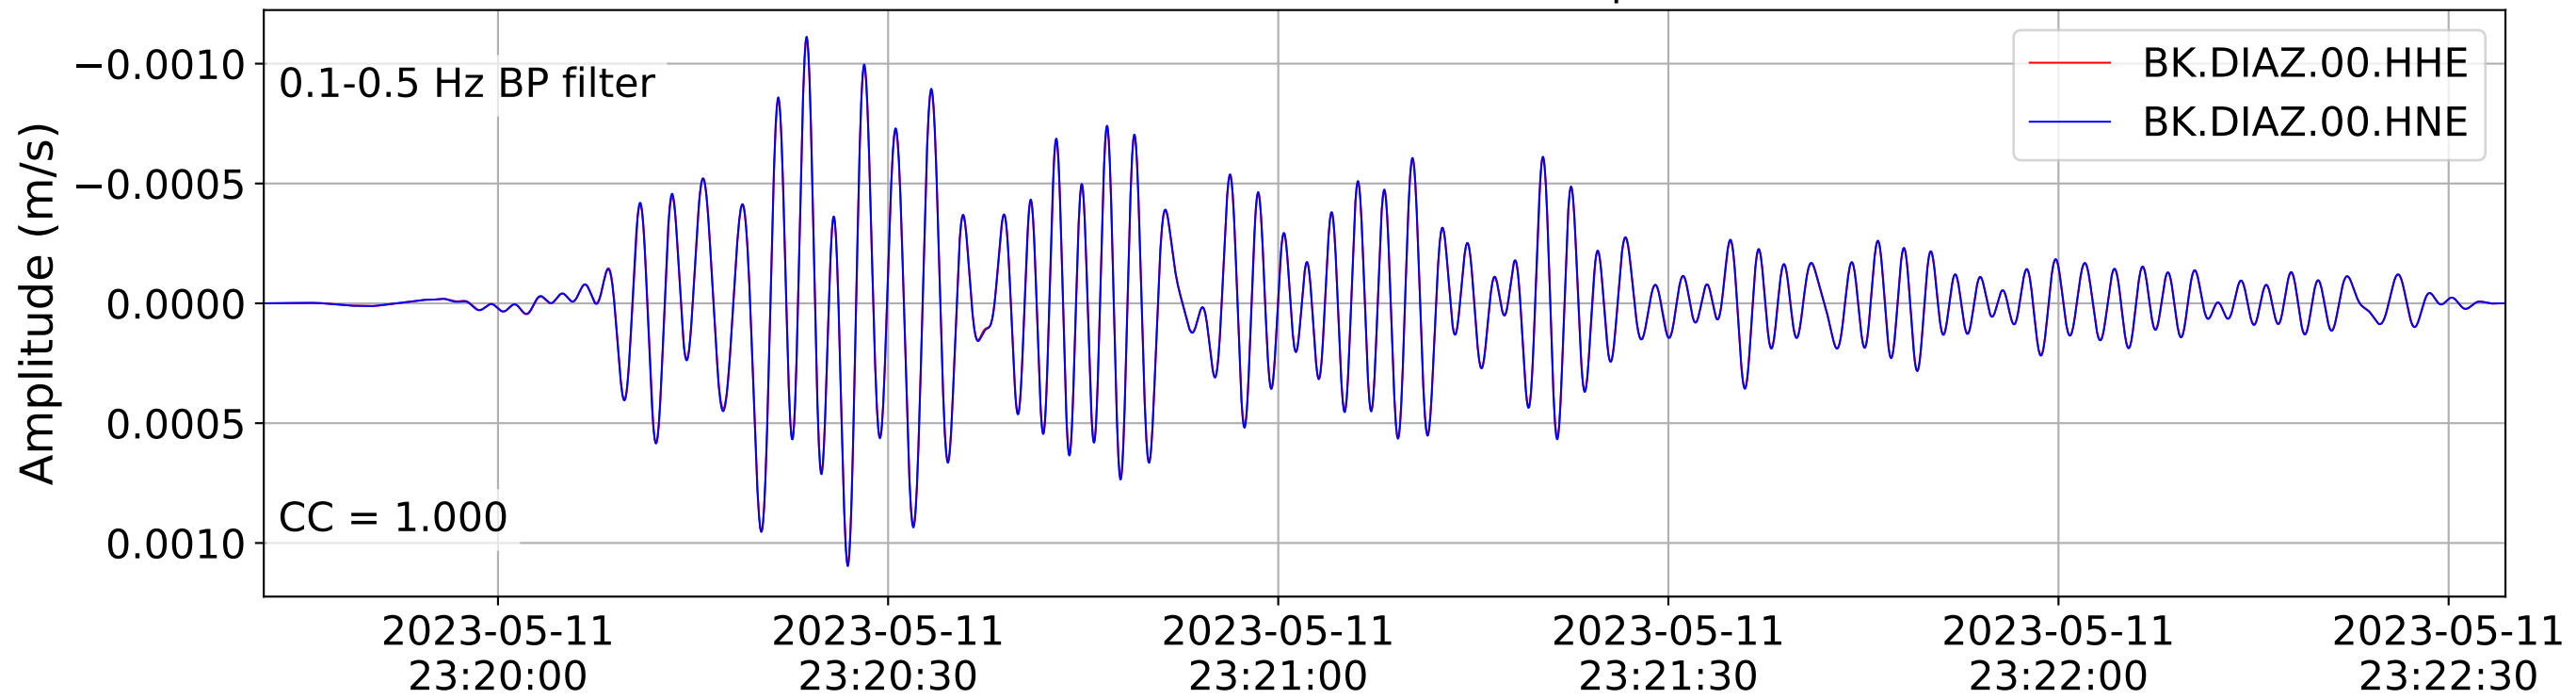

2023.131.231941_M5.48_nc73886731
Origin Time:2023-05-11T23:19:41.990000Z USGS event-id:nc73886731
M5.48 Lake Almanor Earthquake