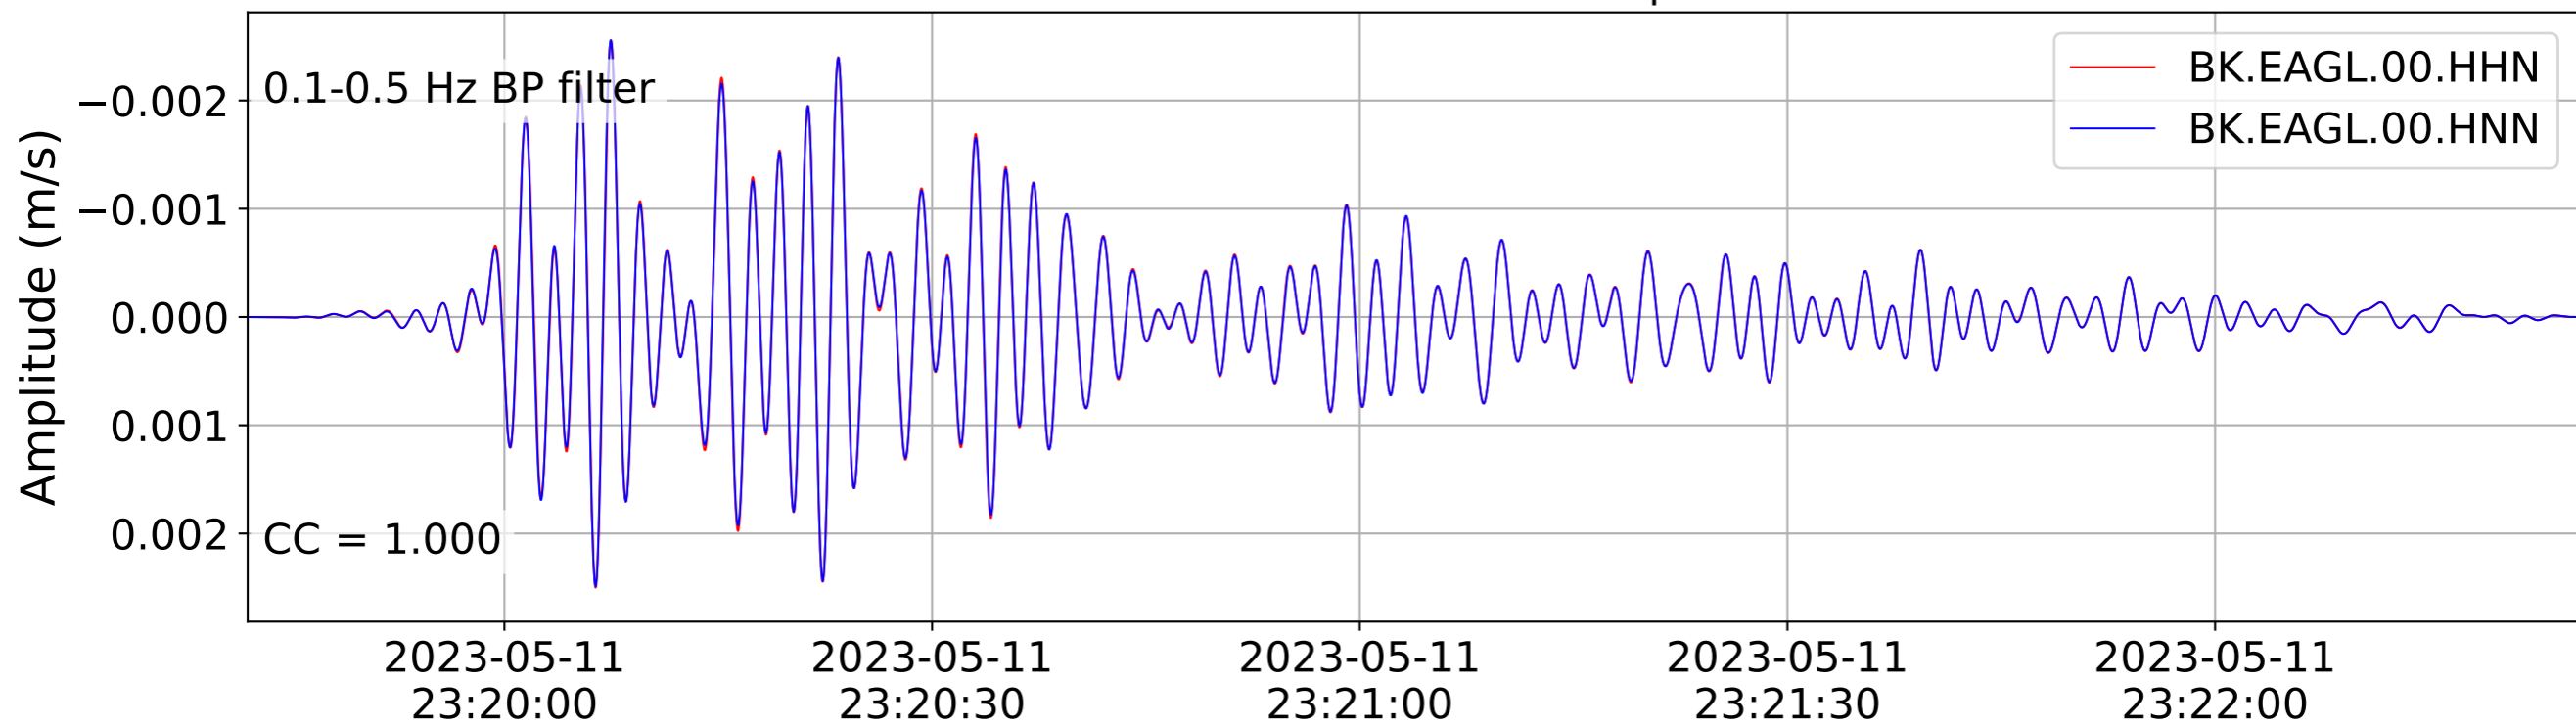

2023.131.231941_M5.48_nc73886731
Origin Time:2023-05-11T23:19:41.990000Z USGS event-id:nc73886731
M5.48 Lake Almanor Earthquake