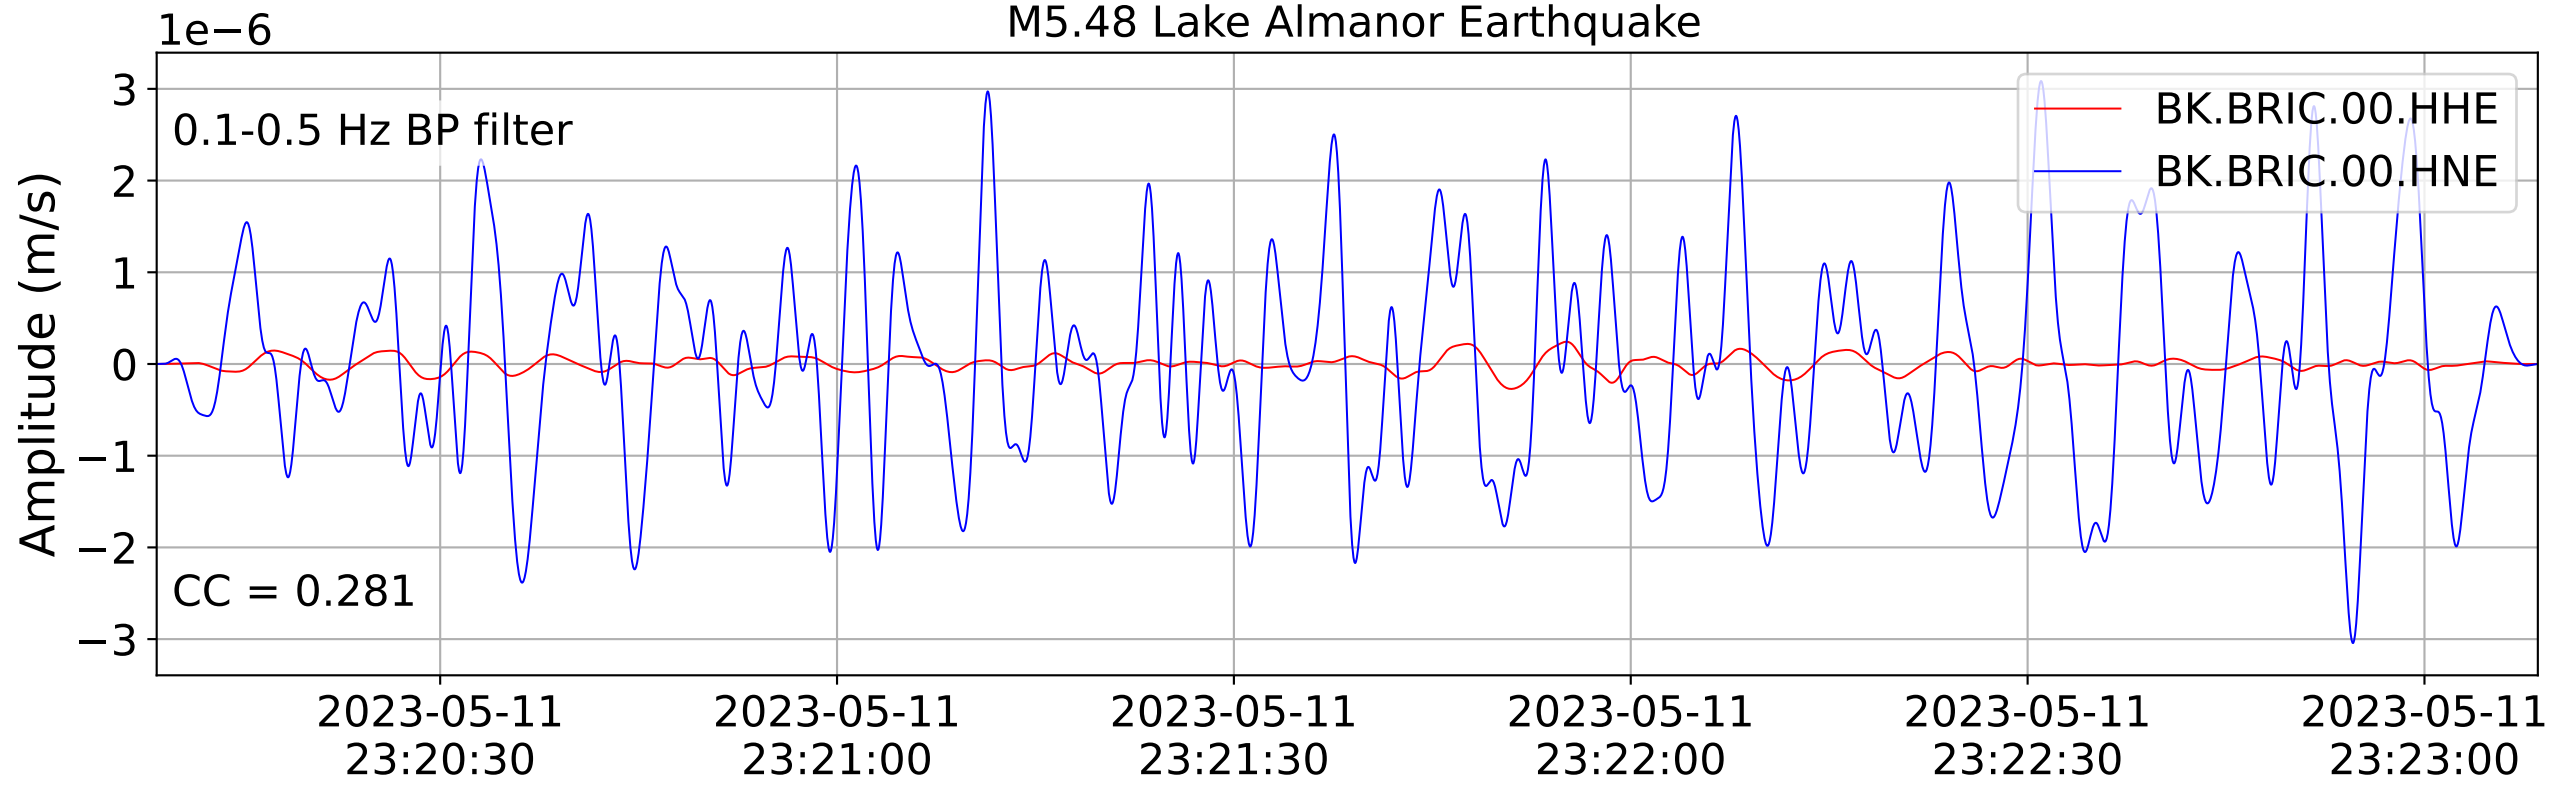

2023.131.231941_M5.48_nc73886731
Origin Time:2023-05-11T23:19:41.990000Z USGS event-id:nc73886731
M5.48 Lake Almanor Earthquake