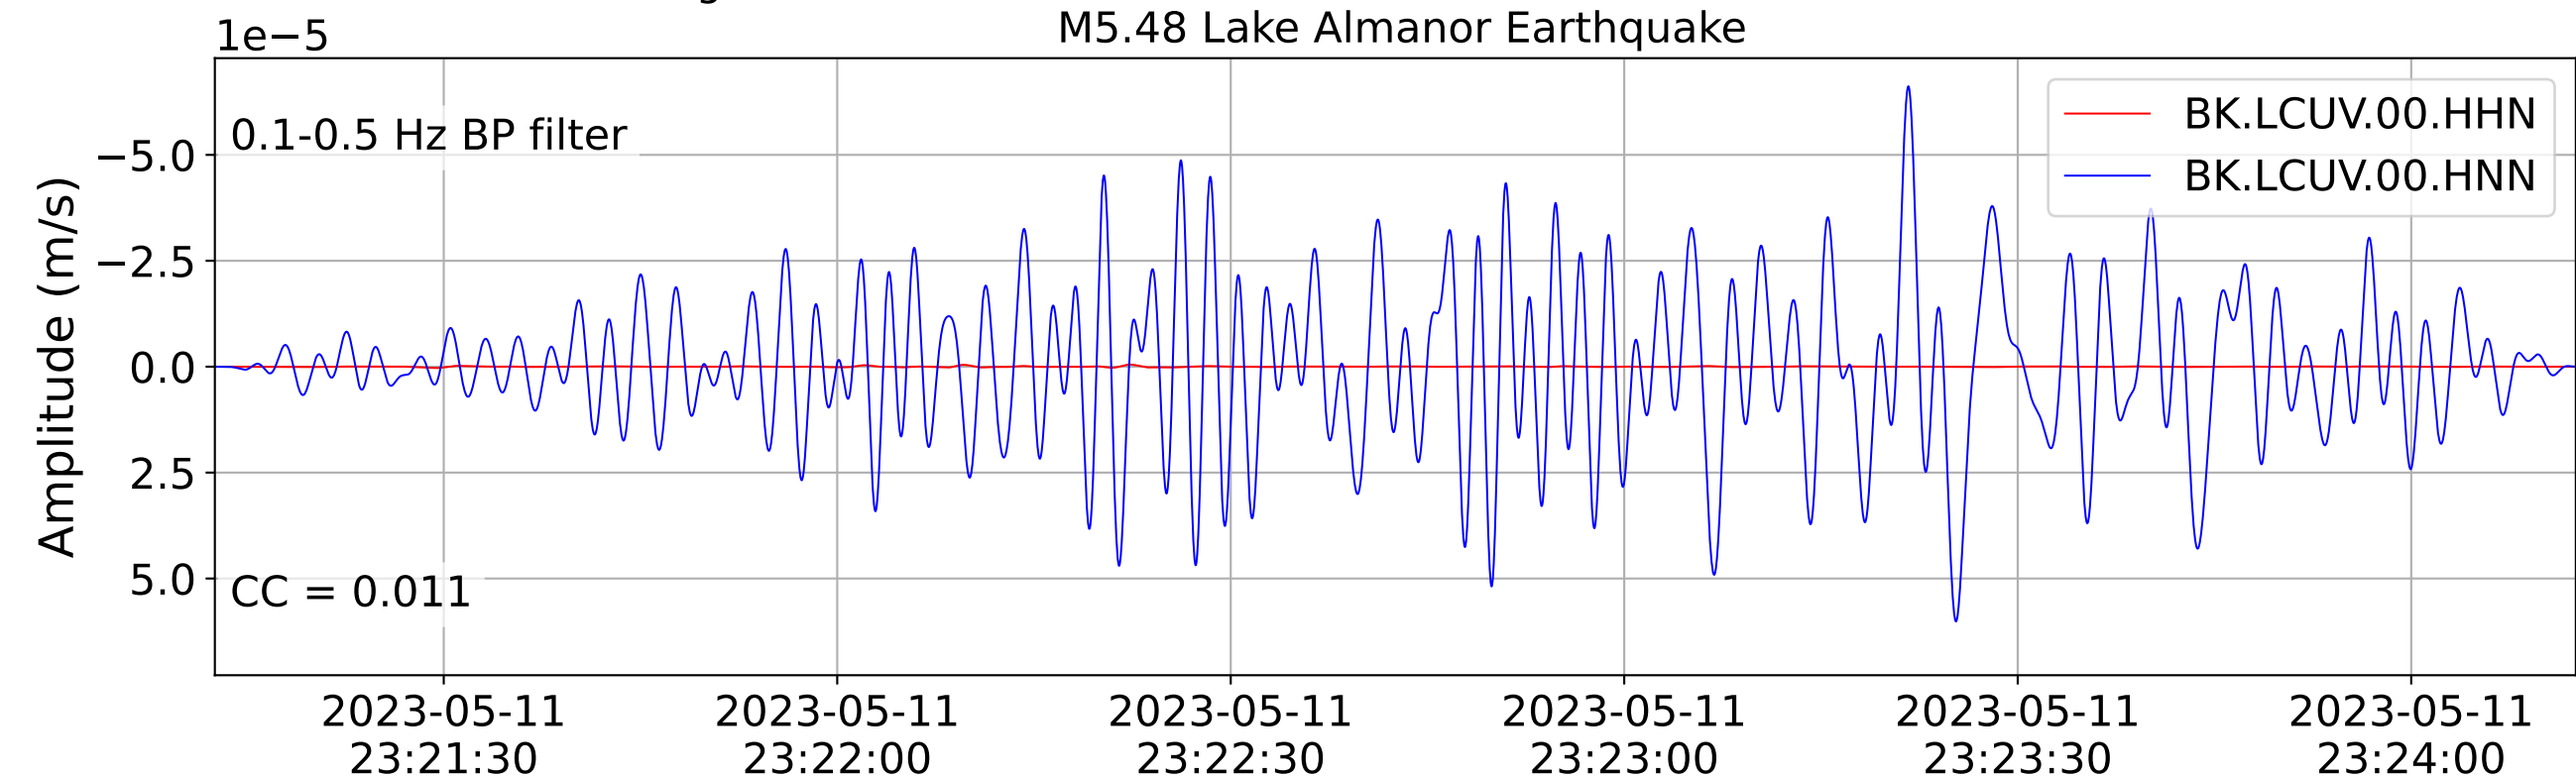

2023.131.231941_M5.48_nc73886731
Origin Time:2023-05-11T23:19:41.990000Z USGS event-id:nc73886731
M5.48 Lake Almanor Earthquake