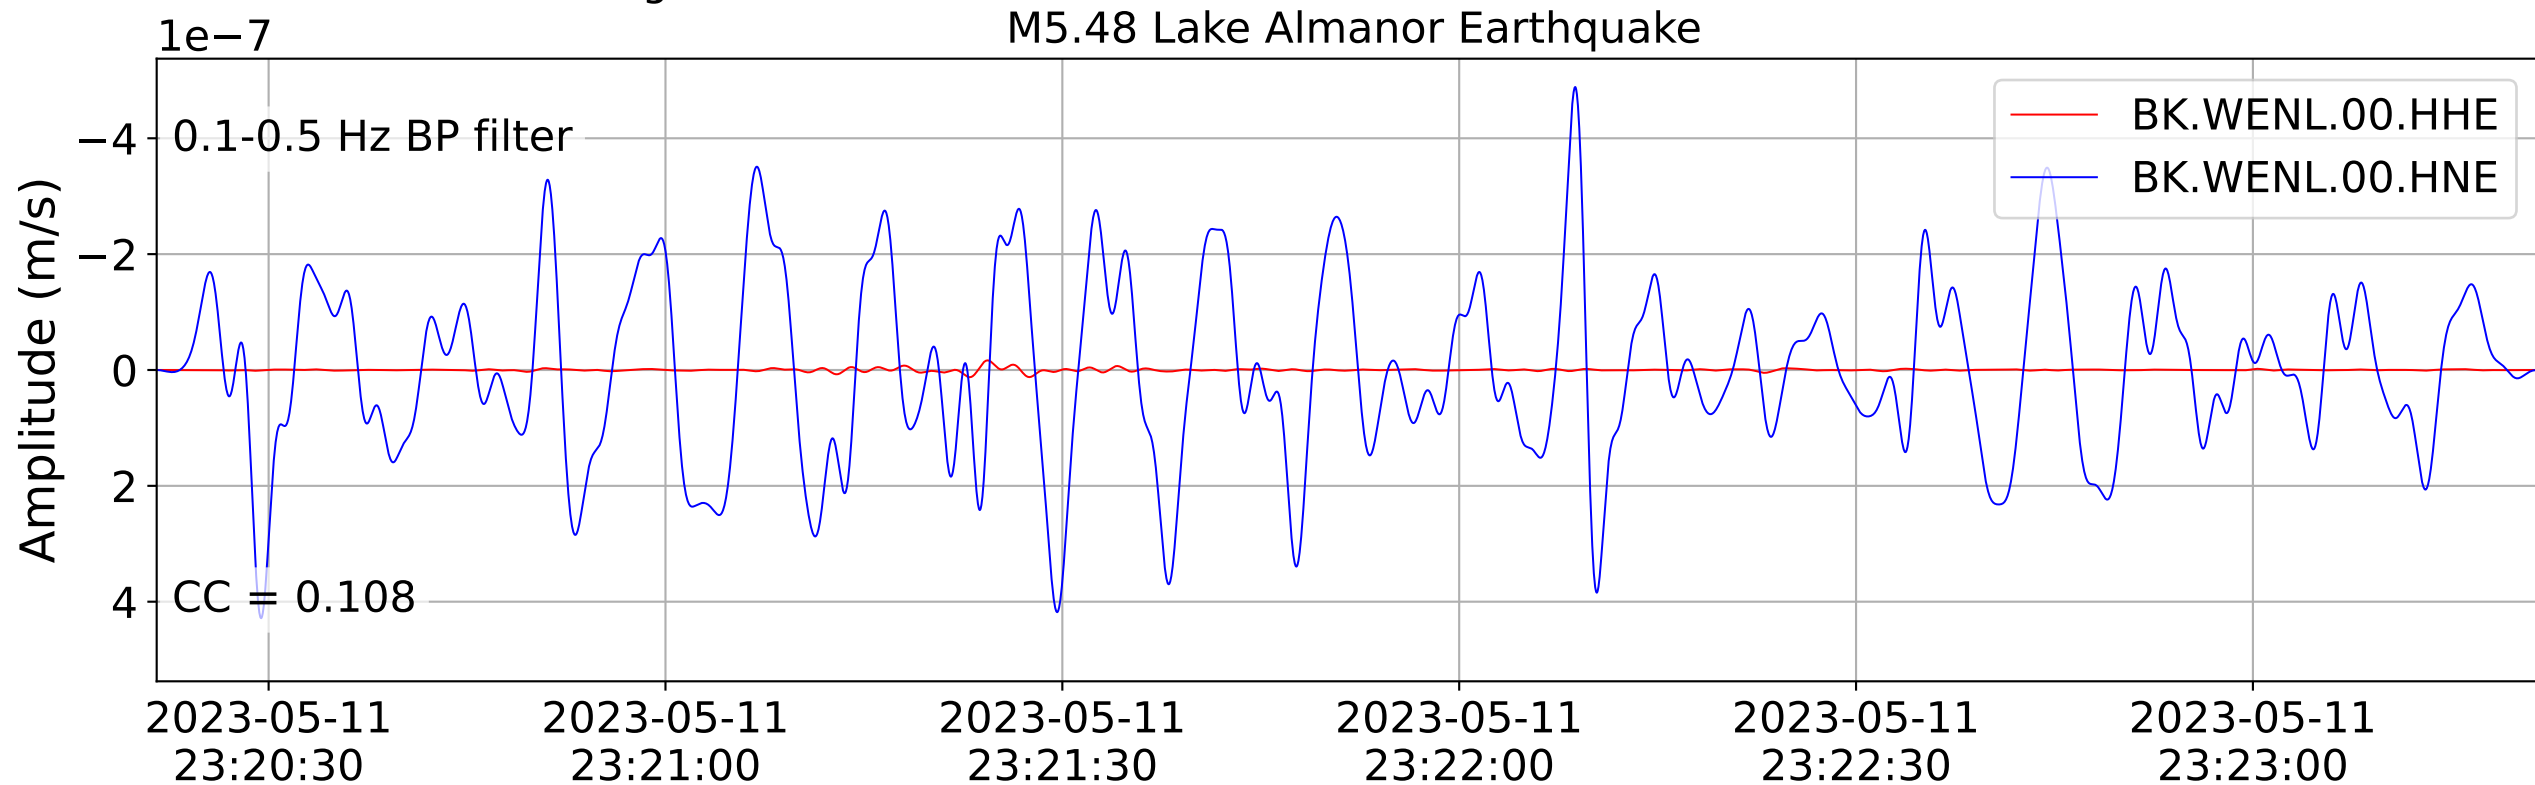

2023.131.231941_M5.48_nc73886731
Origin Time:2023-05-11T23:19:41.990000Z USGS event-id:nc73886731
M5.48 Lake Almanor Earthquake