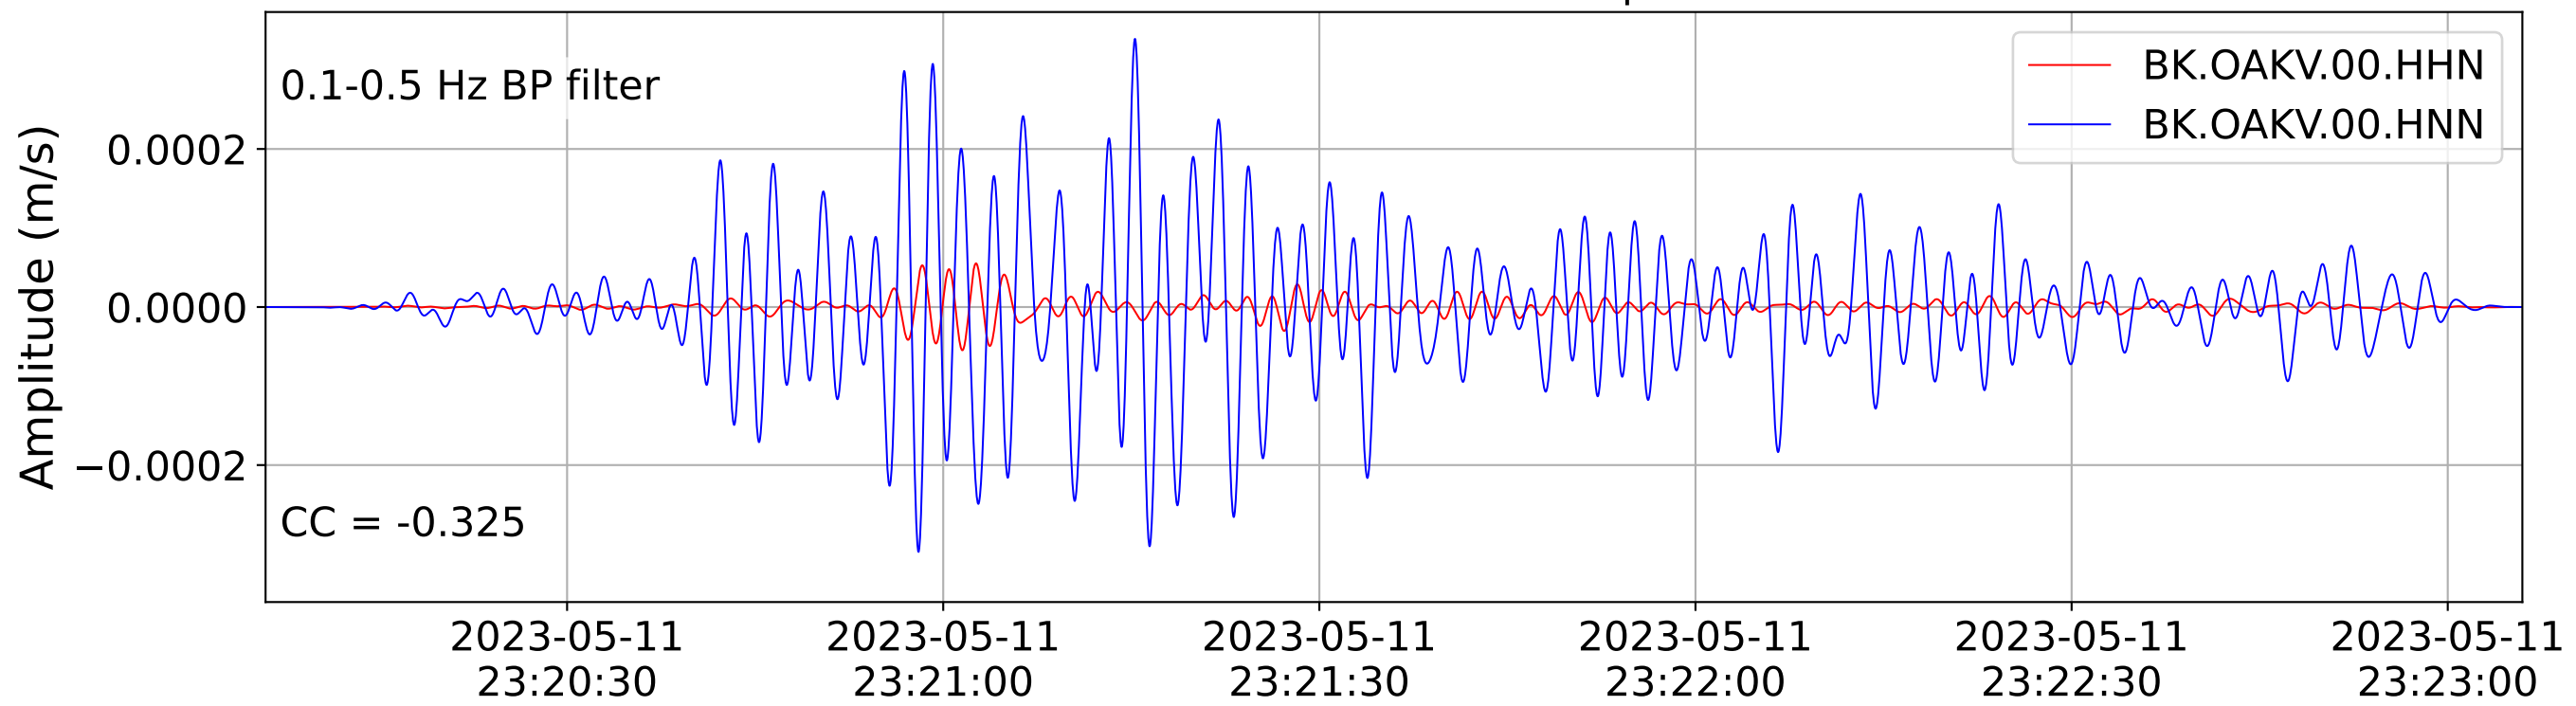

2023.131.231941_M5.48_nc73886731
Origin Time:2023-05-11T23:19:41.990000Z USGS event-id:nc73886731
M5.48 Lake Almanor Earthquake