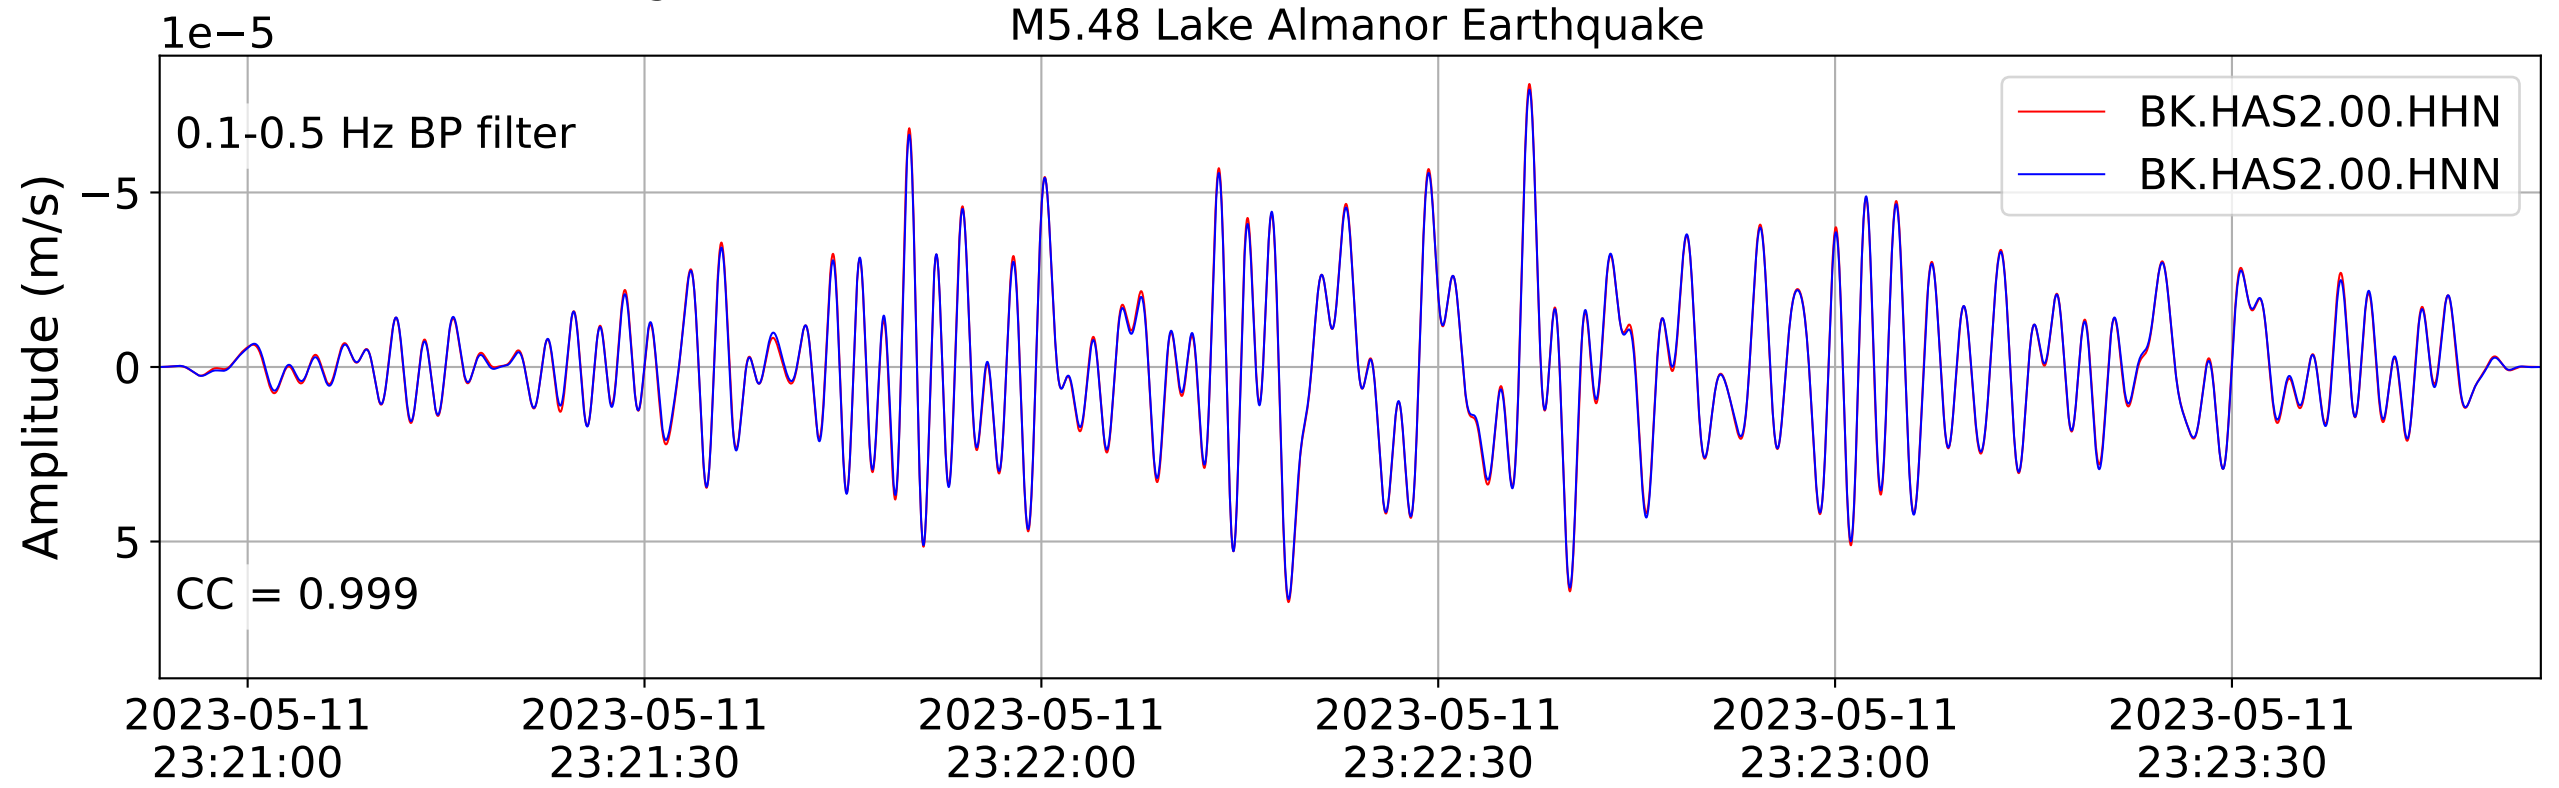

2023.131.231941_M5.48_nc73886731
Origin Time:2023-05-11T23:19:41.990000Z USGS event-id:nc73886731
M5.48 Lake Almanor Earthquake