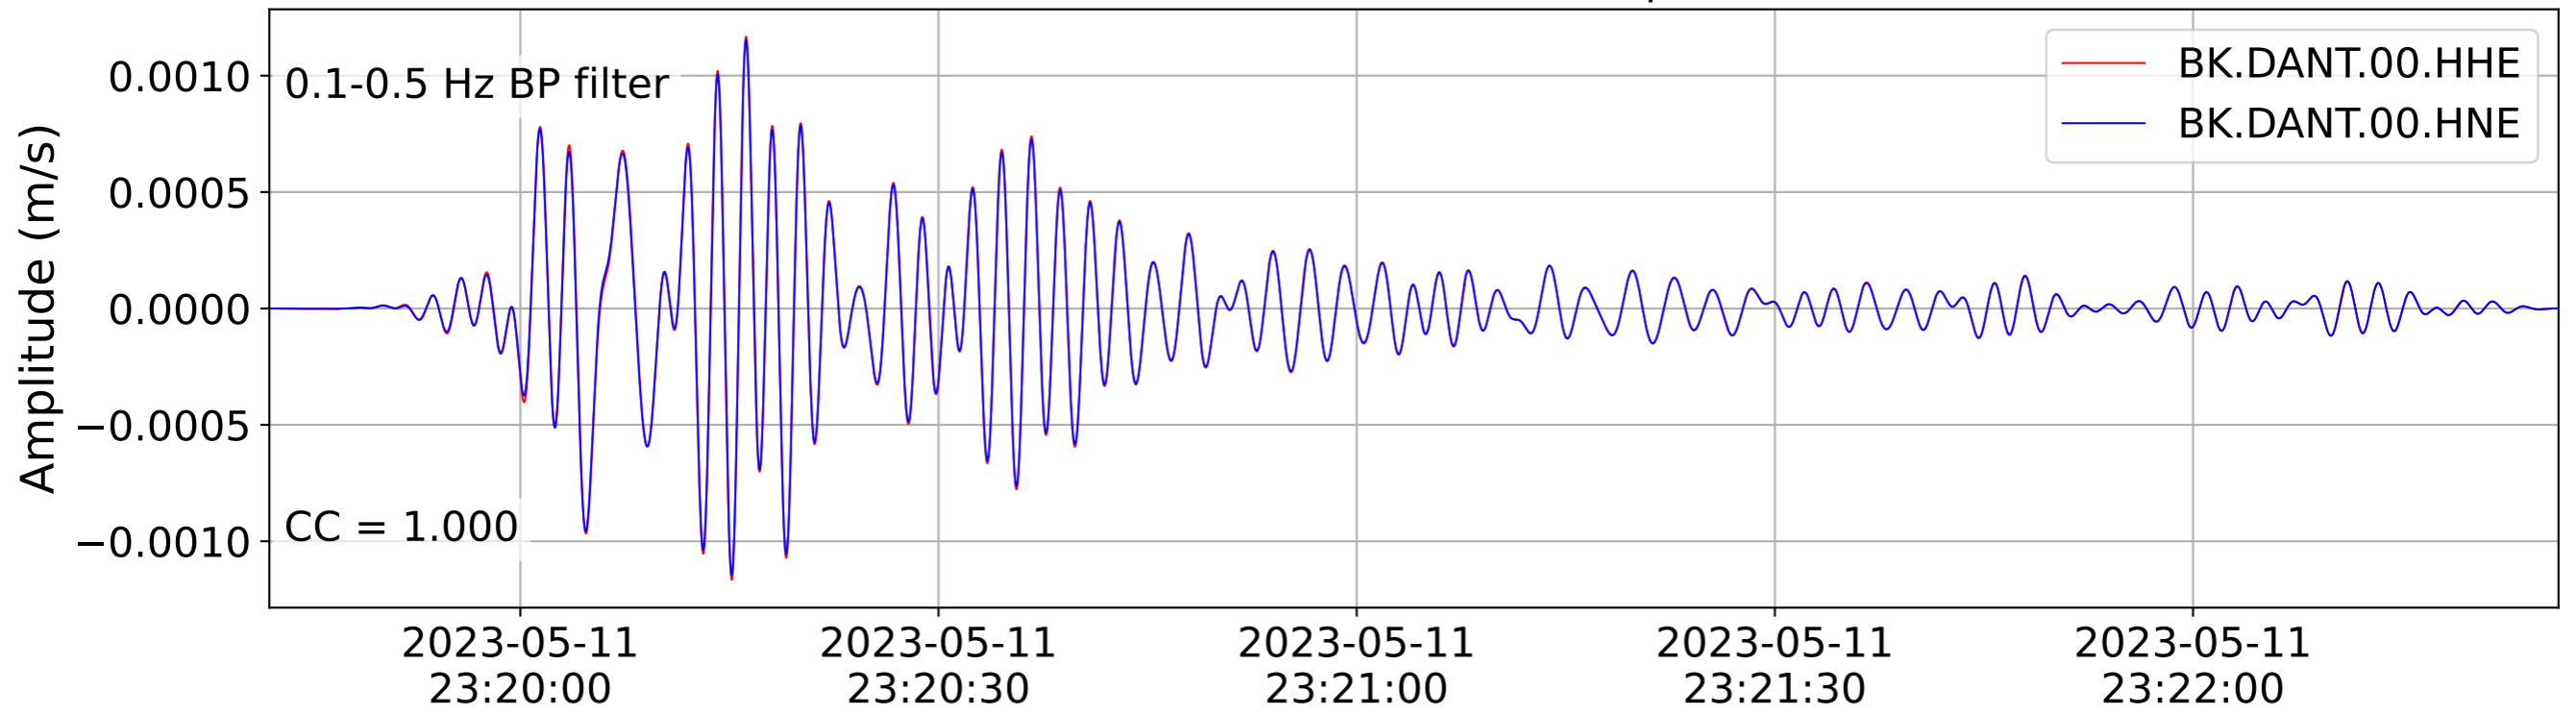

2023.131.231941_M5.48_nc73886731
Origin Time:2023-05-11T23:19:41.990000Z USGS event-id:nc73886731
M5.48 Lake Almanor Earthquake