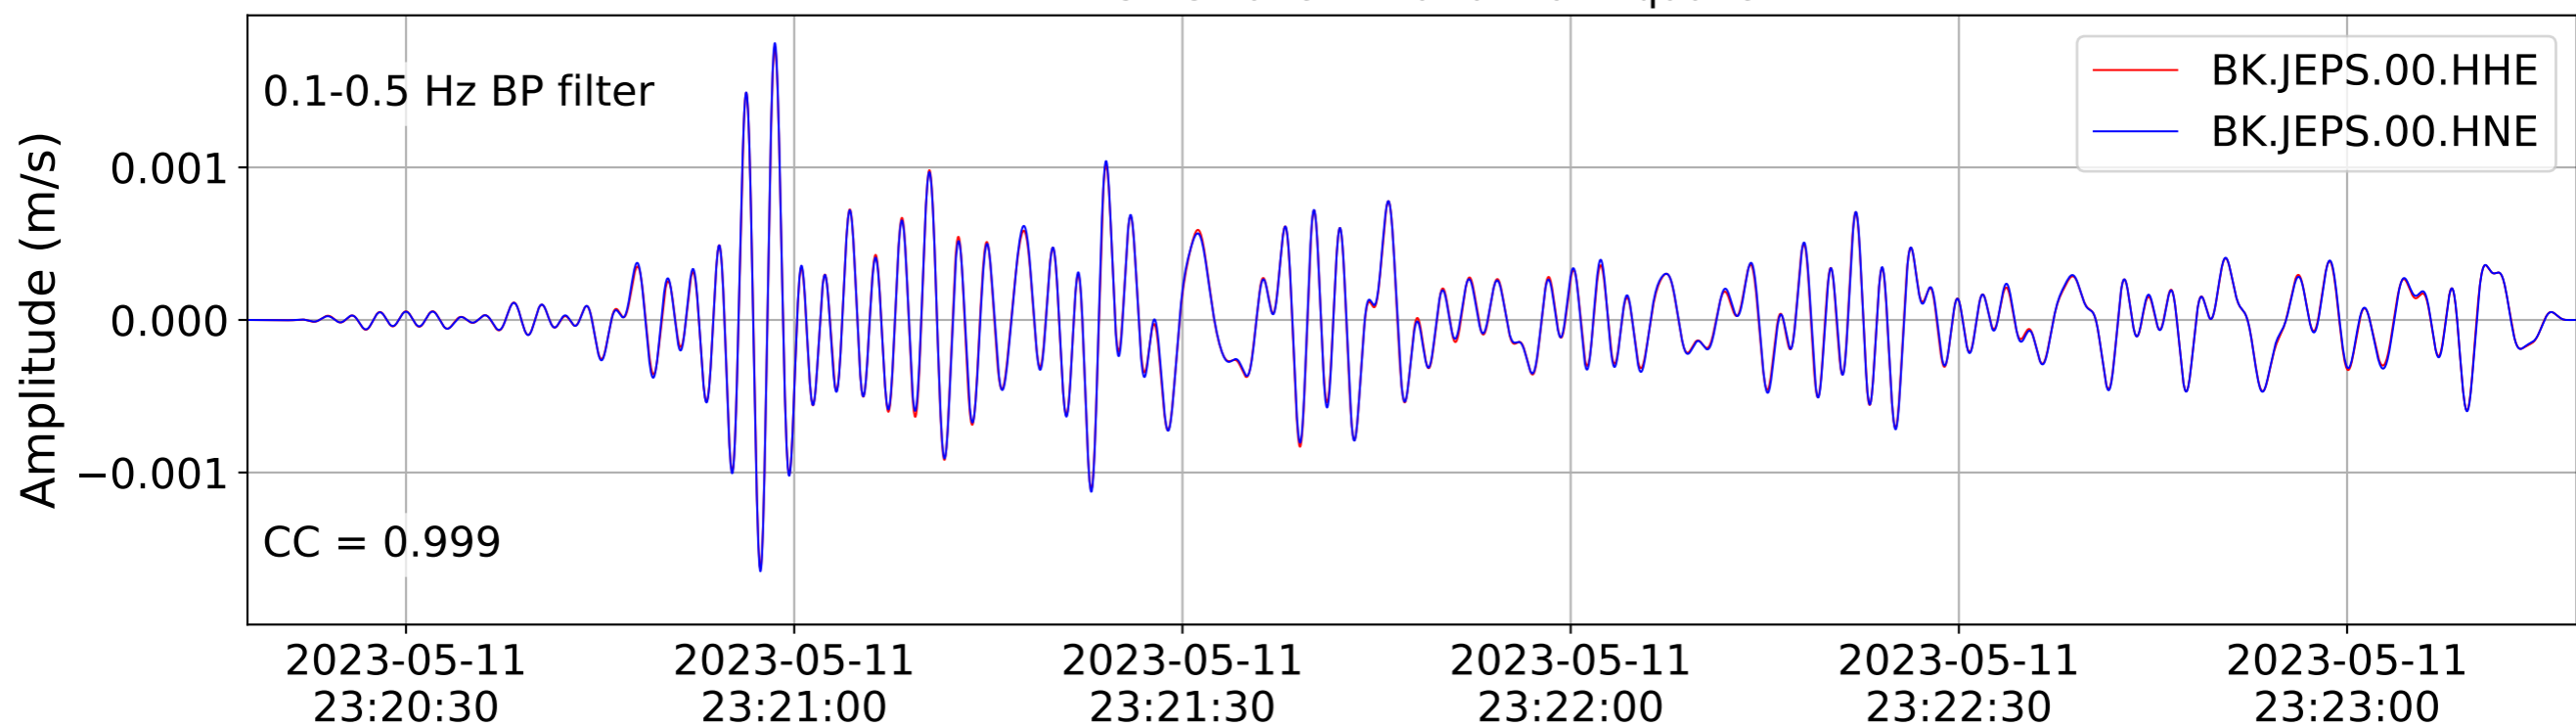

2023.131.231941_M5.48_nc73886731
Origin Time:2023-05-11T23:19:41.990000Z USGS event-id:nc73886731
M5.48 Lake Almanor Earthquake