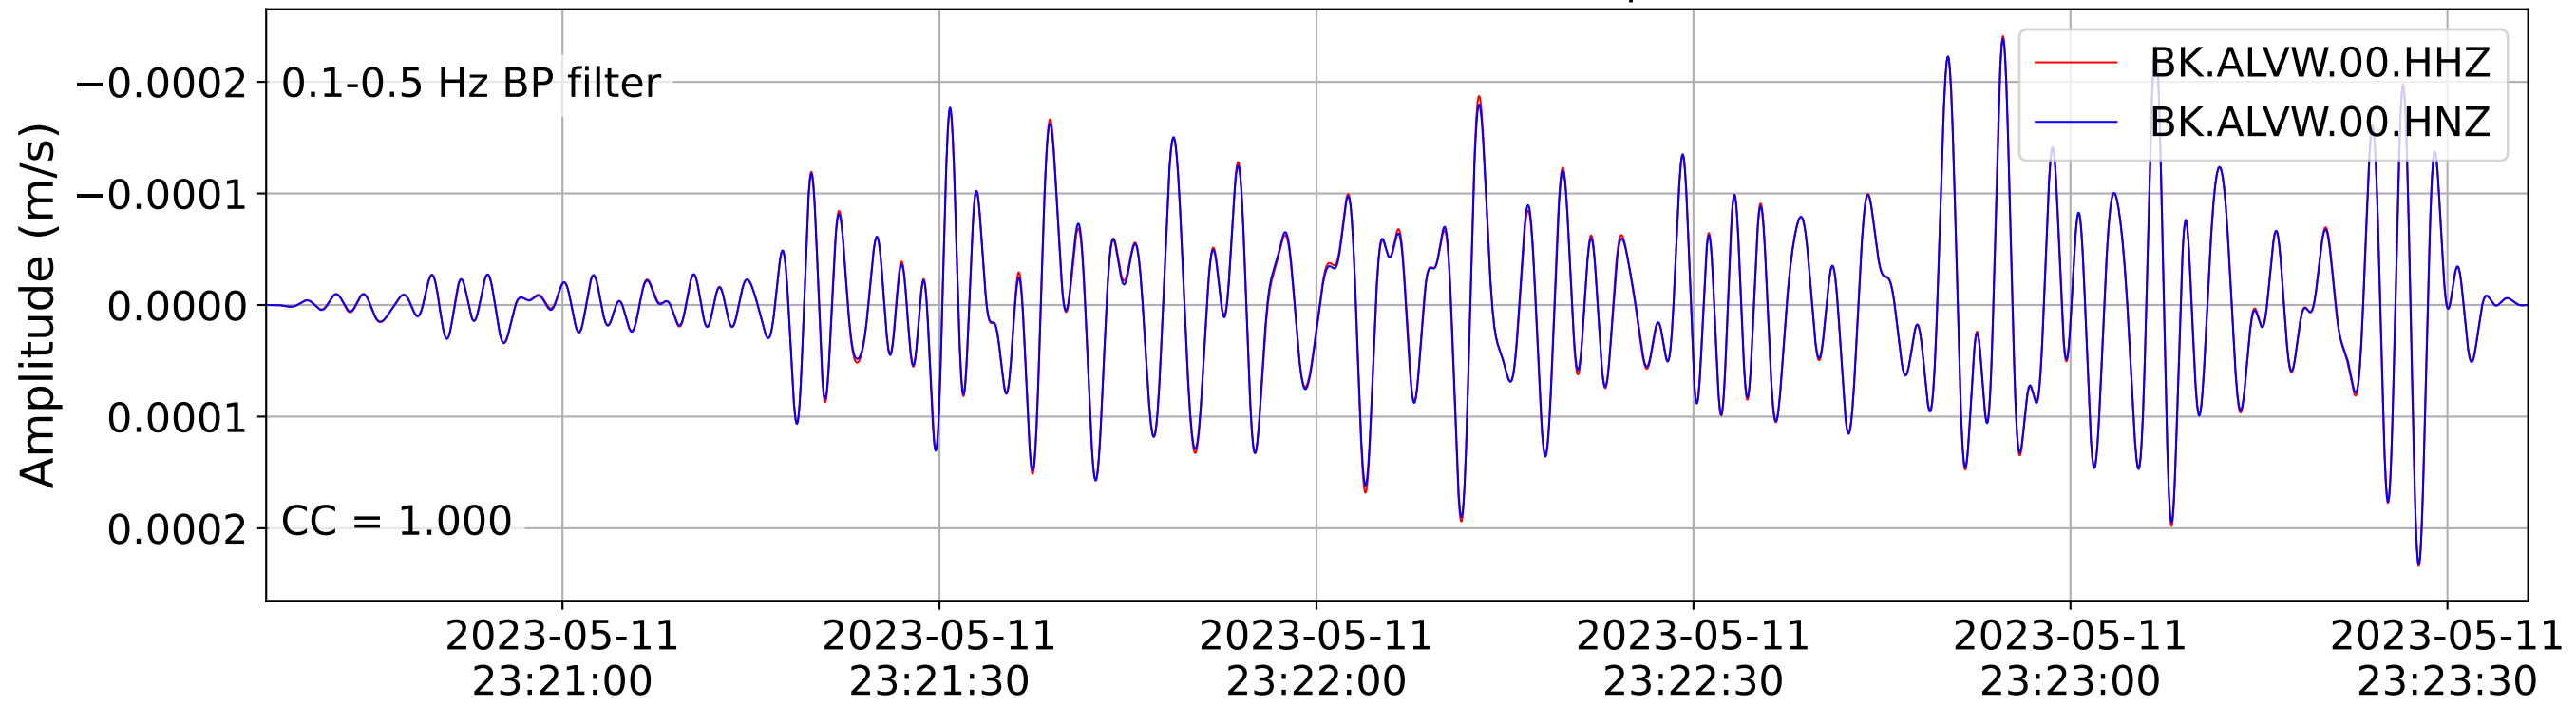

2023.131.231941_M5.48_nc73886731
Origin Time:2023-05-11T23:19:41.990000Z USGS event-id:nc73886731
M5.48 Lake Almanor Earthquake