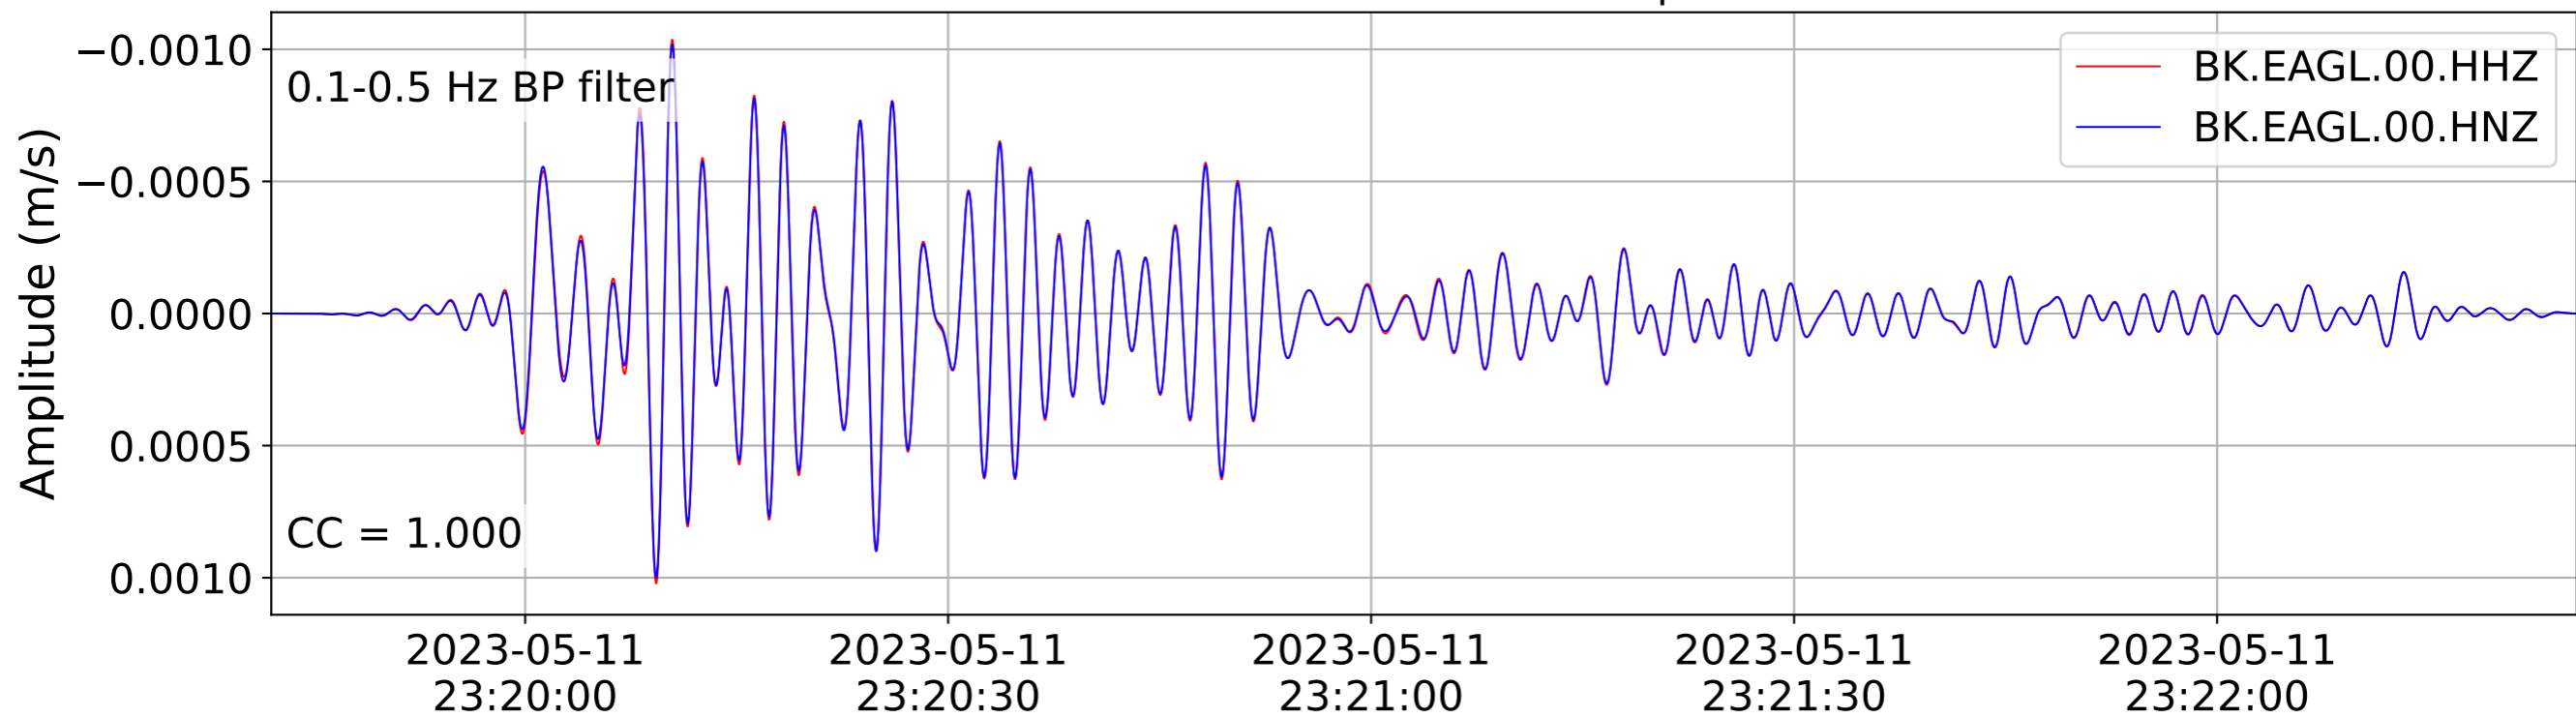

2023.131.231941_M5.48_nc73886731
Origin Time:2023-05-11T23:19:41.990000Z USGS event-id:nc73886731
M5.48 Lake Almanor Earthquake