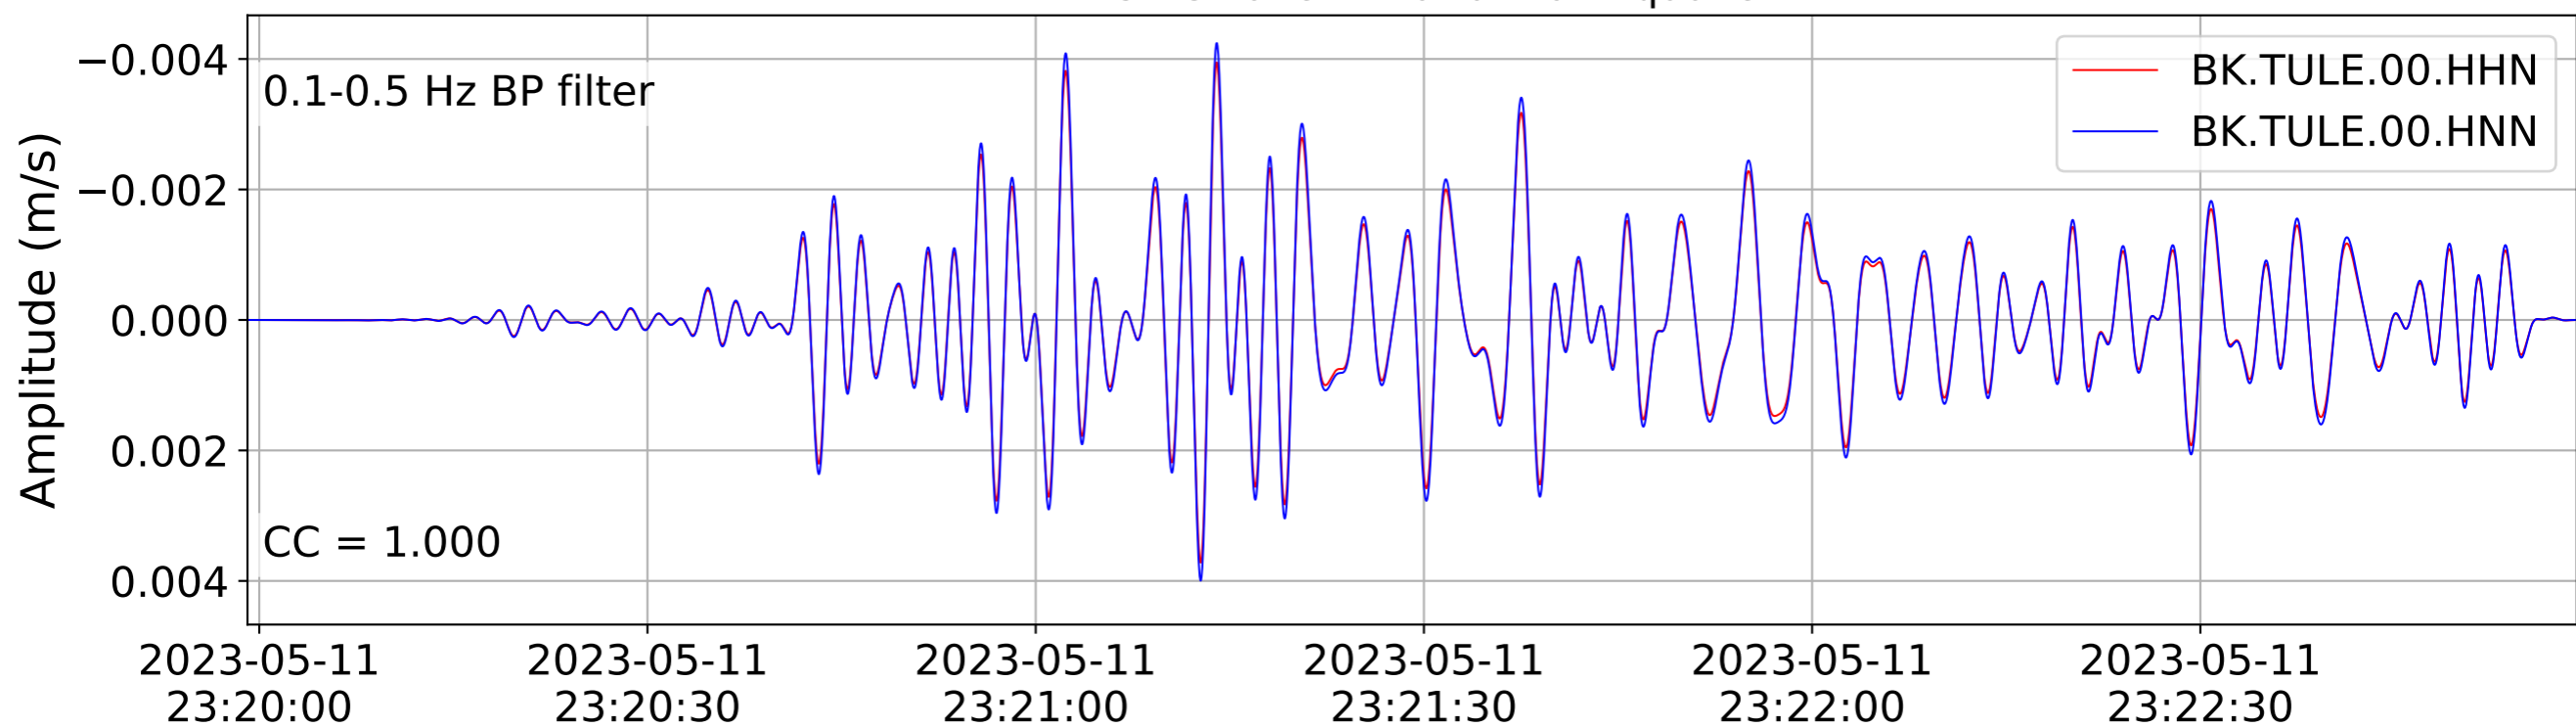

Amplitude spectra

Phase spectra

Spectral amplitude ratio

Difference in spectral phase

2023.131.231941_M5.48_nc73886731
Origin Time:2023-05-11T23:19:41.990000Z USGS event-id:nc73886731
M5.48 Lake Almanor Earthquake