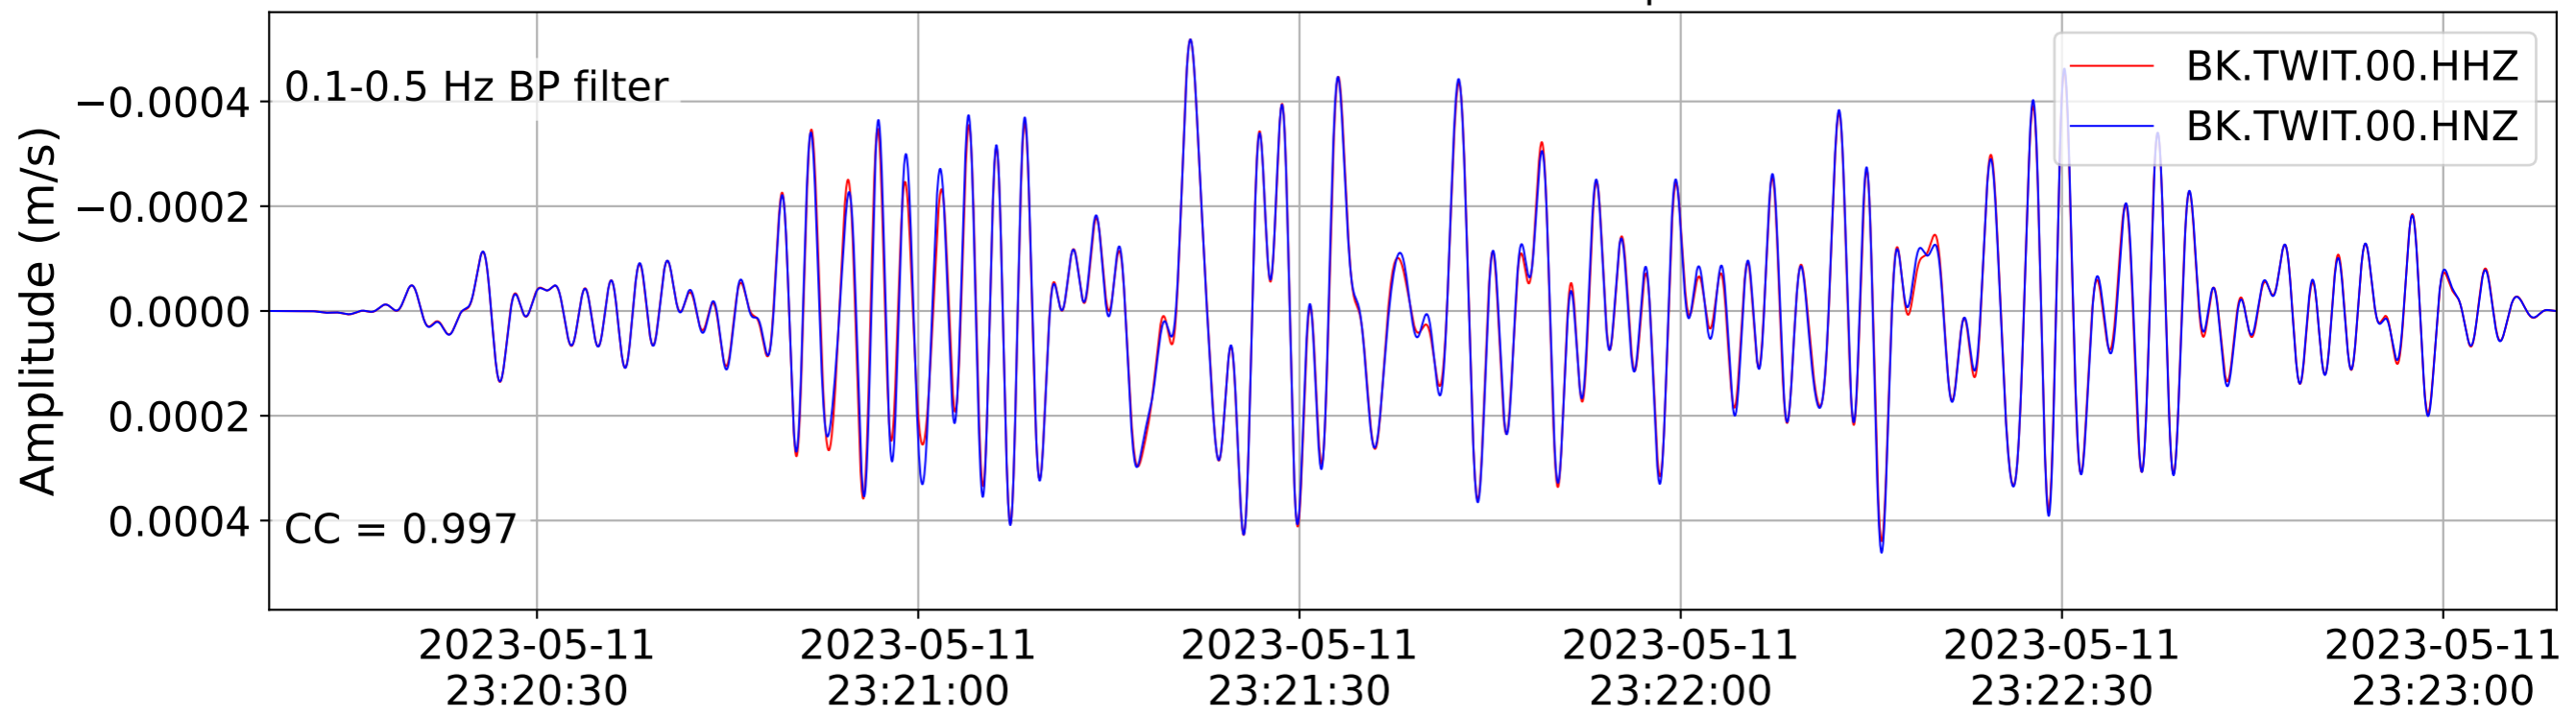

2023.131.231941_M5.48_nc73886731
Origin Time:2023-05-11T23:19:41.990000Z USGS event-id:nc73886731
M5.48 Lake Almanor Earthquake