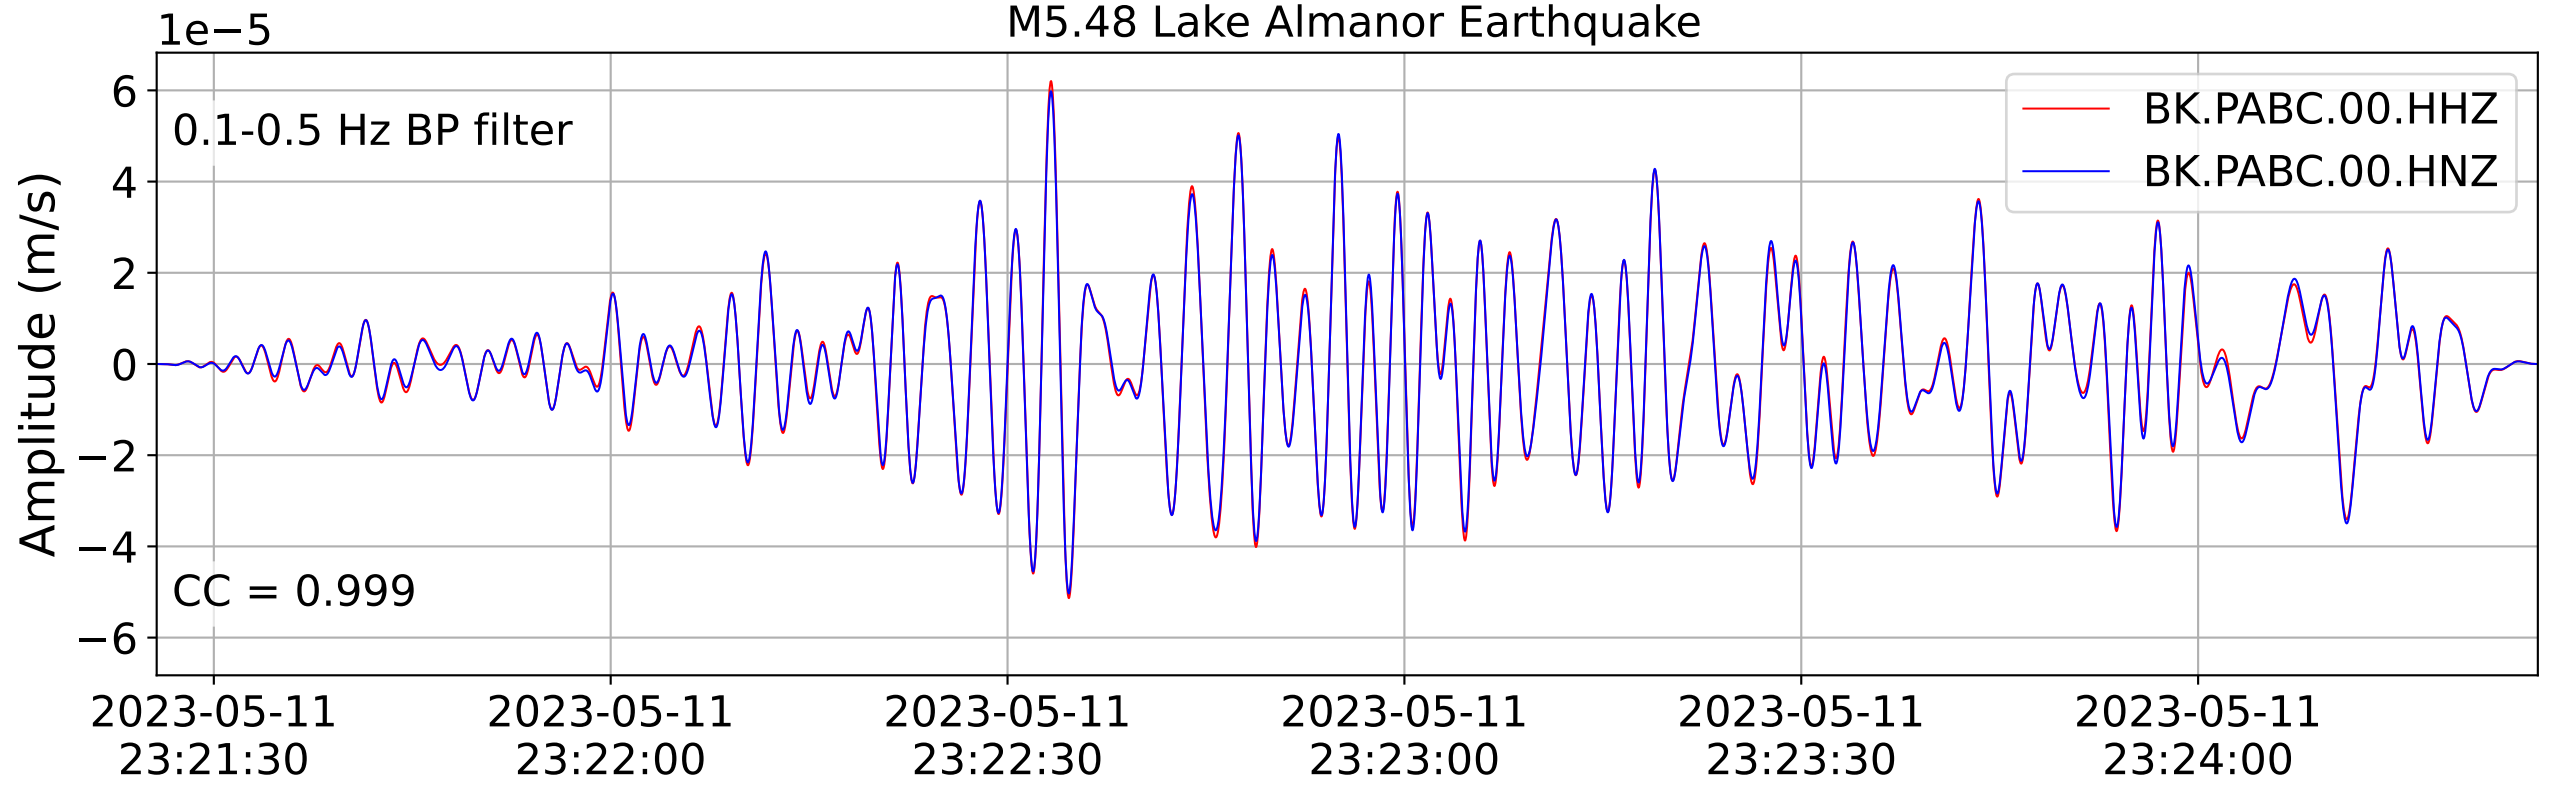

2023.131.231941_M5.48_nc73886731
Origin Time:2023-05-11T23:19:41.990000Z USGS event-id:nc73886731
M5.48 Lake Almanor Earthquake