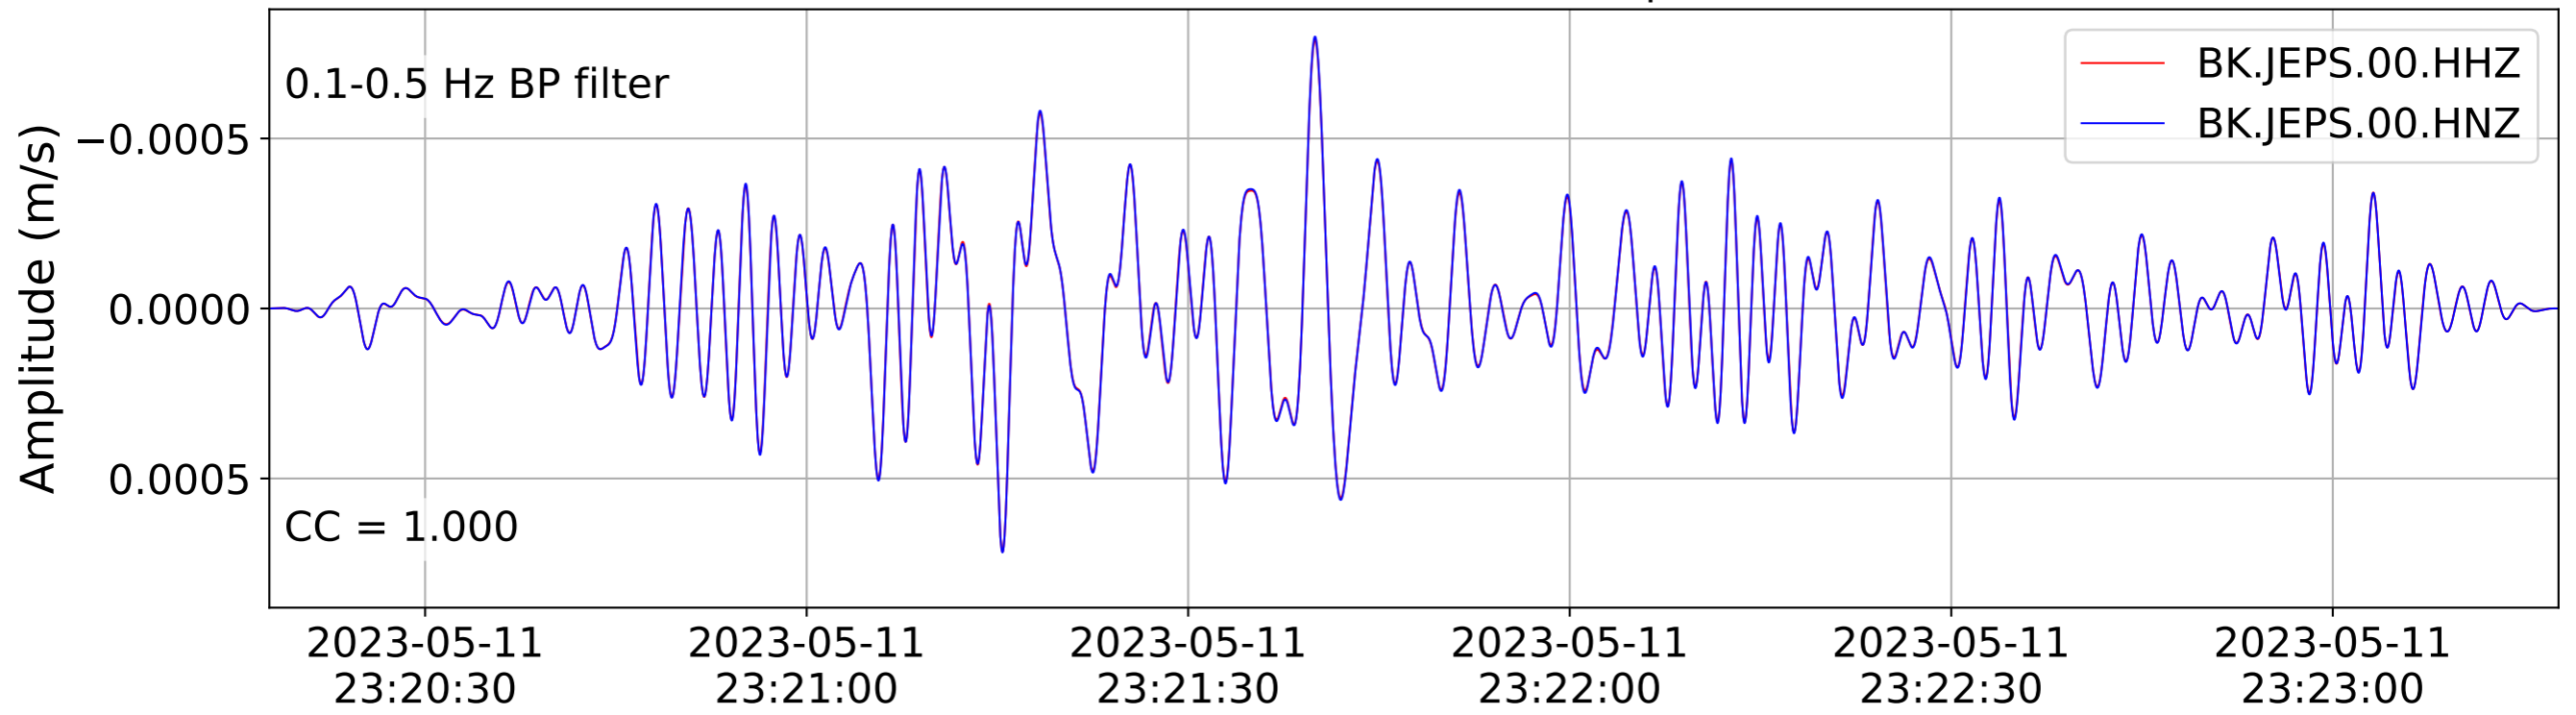

2023.131.231941_M5.48_nc73886731
Origin Time:2023-05-11T23:19:41.990000Z USGS event-id:nc73886731
M5.48 Lake Almanor Earthquake