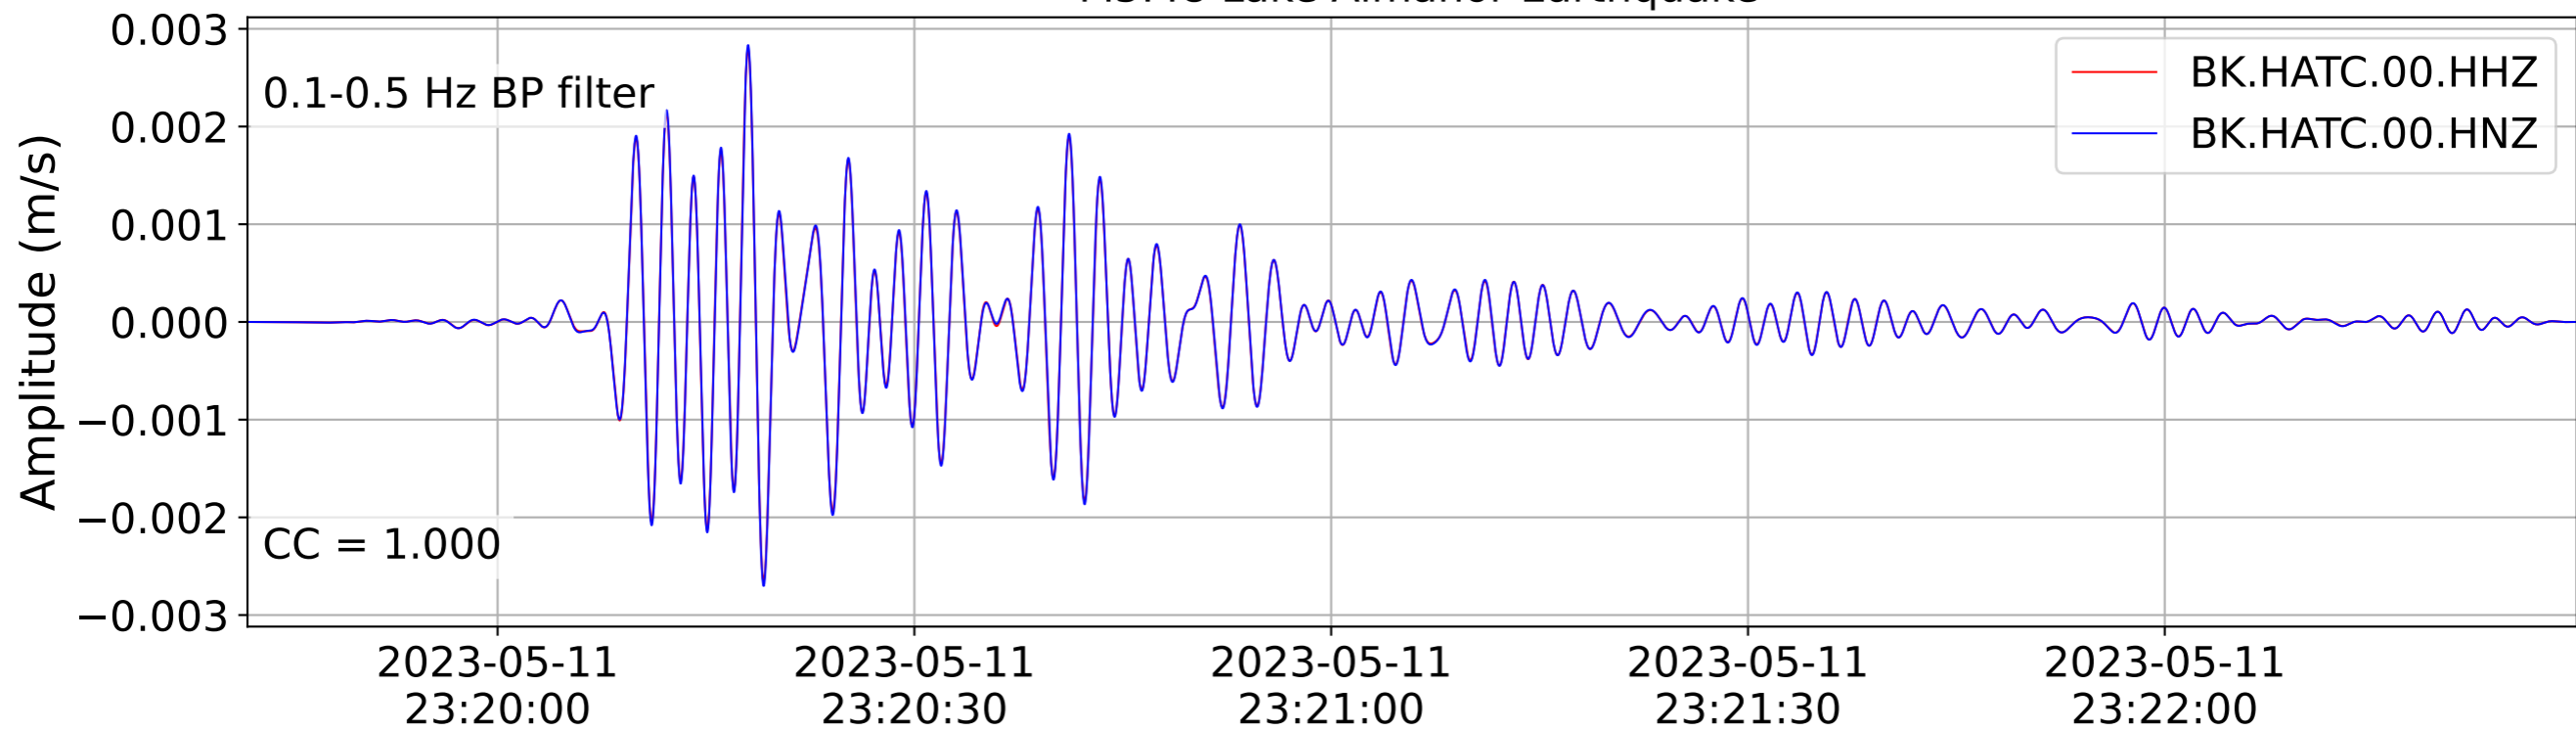

2023.131.231941_M5.48_nc73886731
Origin Time:2023-05-11T23:19:41.990000Z USGS event-id:nc73886731
M5.48 Lake Almanor Earthquake