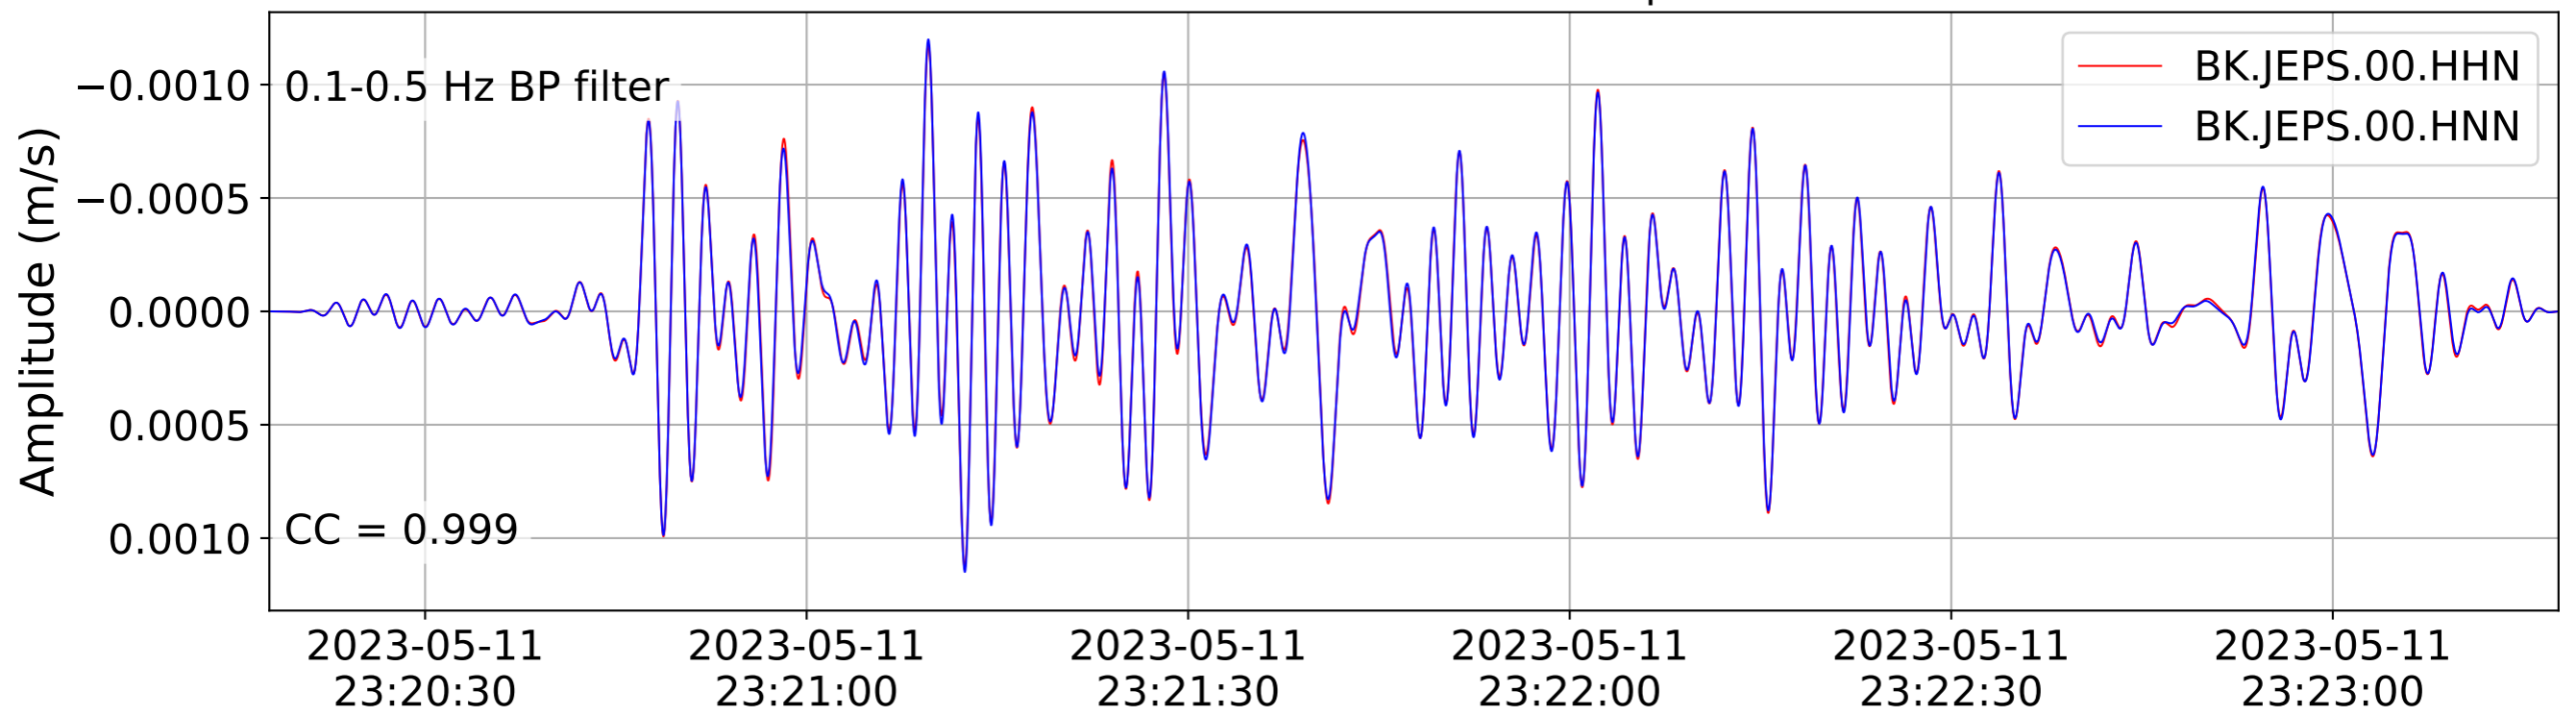

2023.131.231941_M5.48_nc73886731
Origin Time:2023-05-11T23:19:41.990000Z USGS event-id:nc73886731
M5.48 Lake Almanor Earthquake