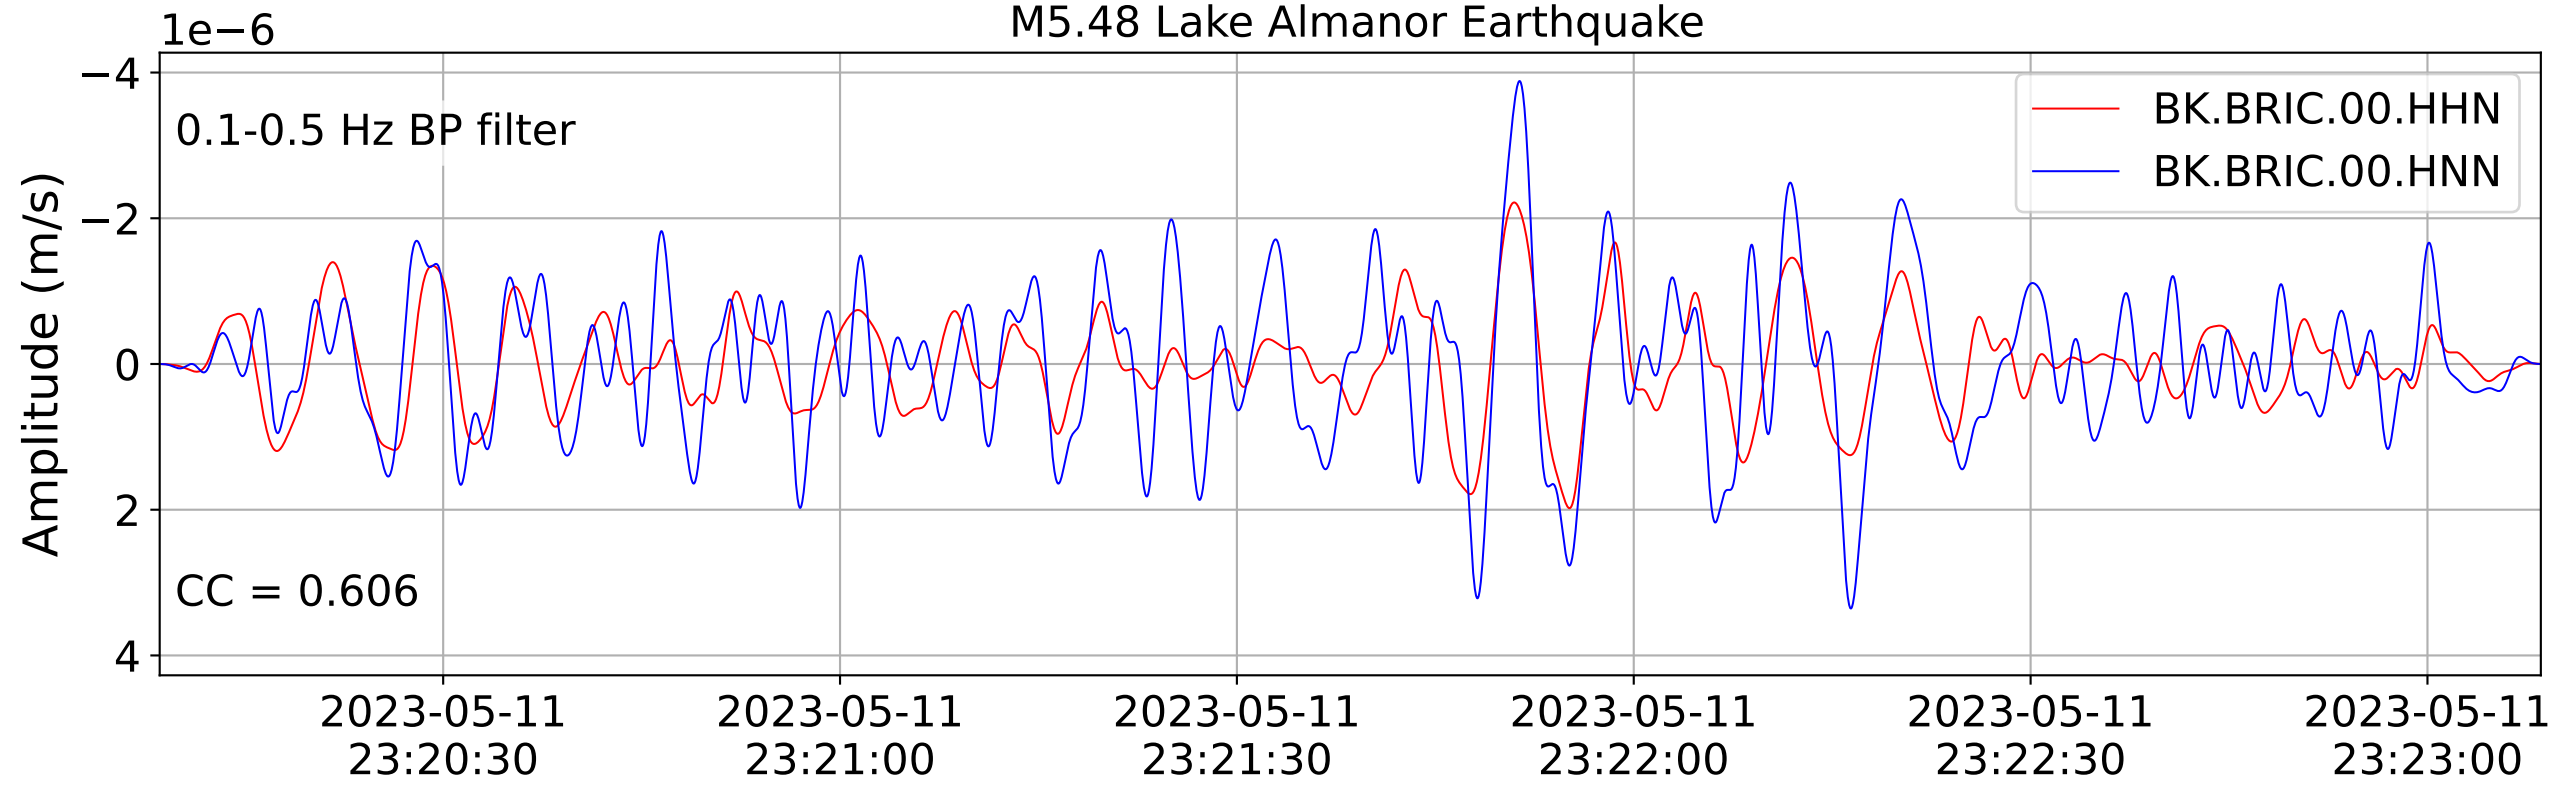

2023.131.231941_M5.48_nc73886731
Origin Time:2023-05-11T23:19:41.990000Z USGS event-id:nc73886731
M5.48 Lake Almanor Earthquake